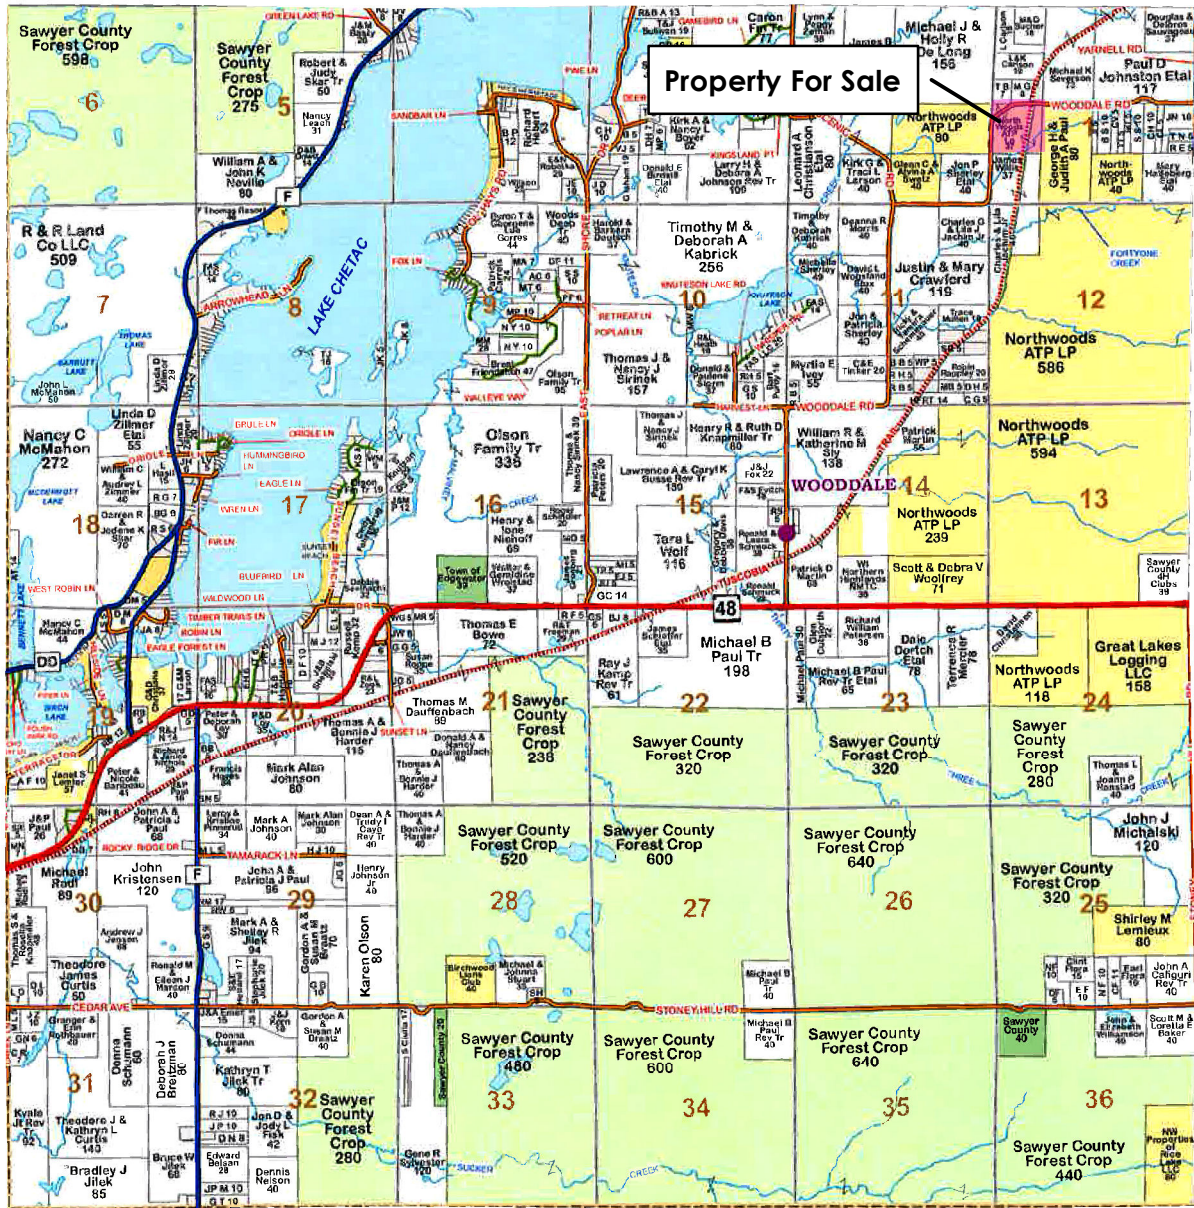

Property for Sale
 Part of Section 1, T37-R09W
 Price County, Wisconsin

Platbook Map

Map Disclaimer:

This map is intended to provide a visual representation of property and geographic features. It is not a legal survey but a depiction of the property based on reasonably available information suitable for the intended purposes. This map shows the approximate relative location of property boundaries but was not prepared by a professional land surveyor. The use of this map is limited to applications consistent with the intent and accuracy of the map and source data. It may not be sufficient or appropriate for legal, engineering, or surveying purposes. No guarantees or warranties are expressed. This map is not a survey of the actual boundary of any property this map depicts.