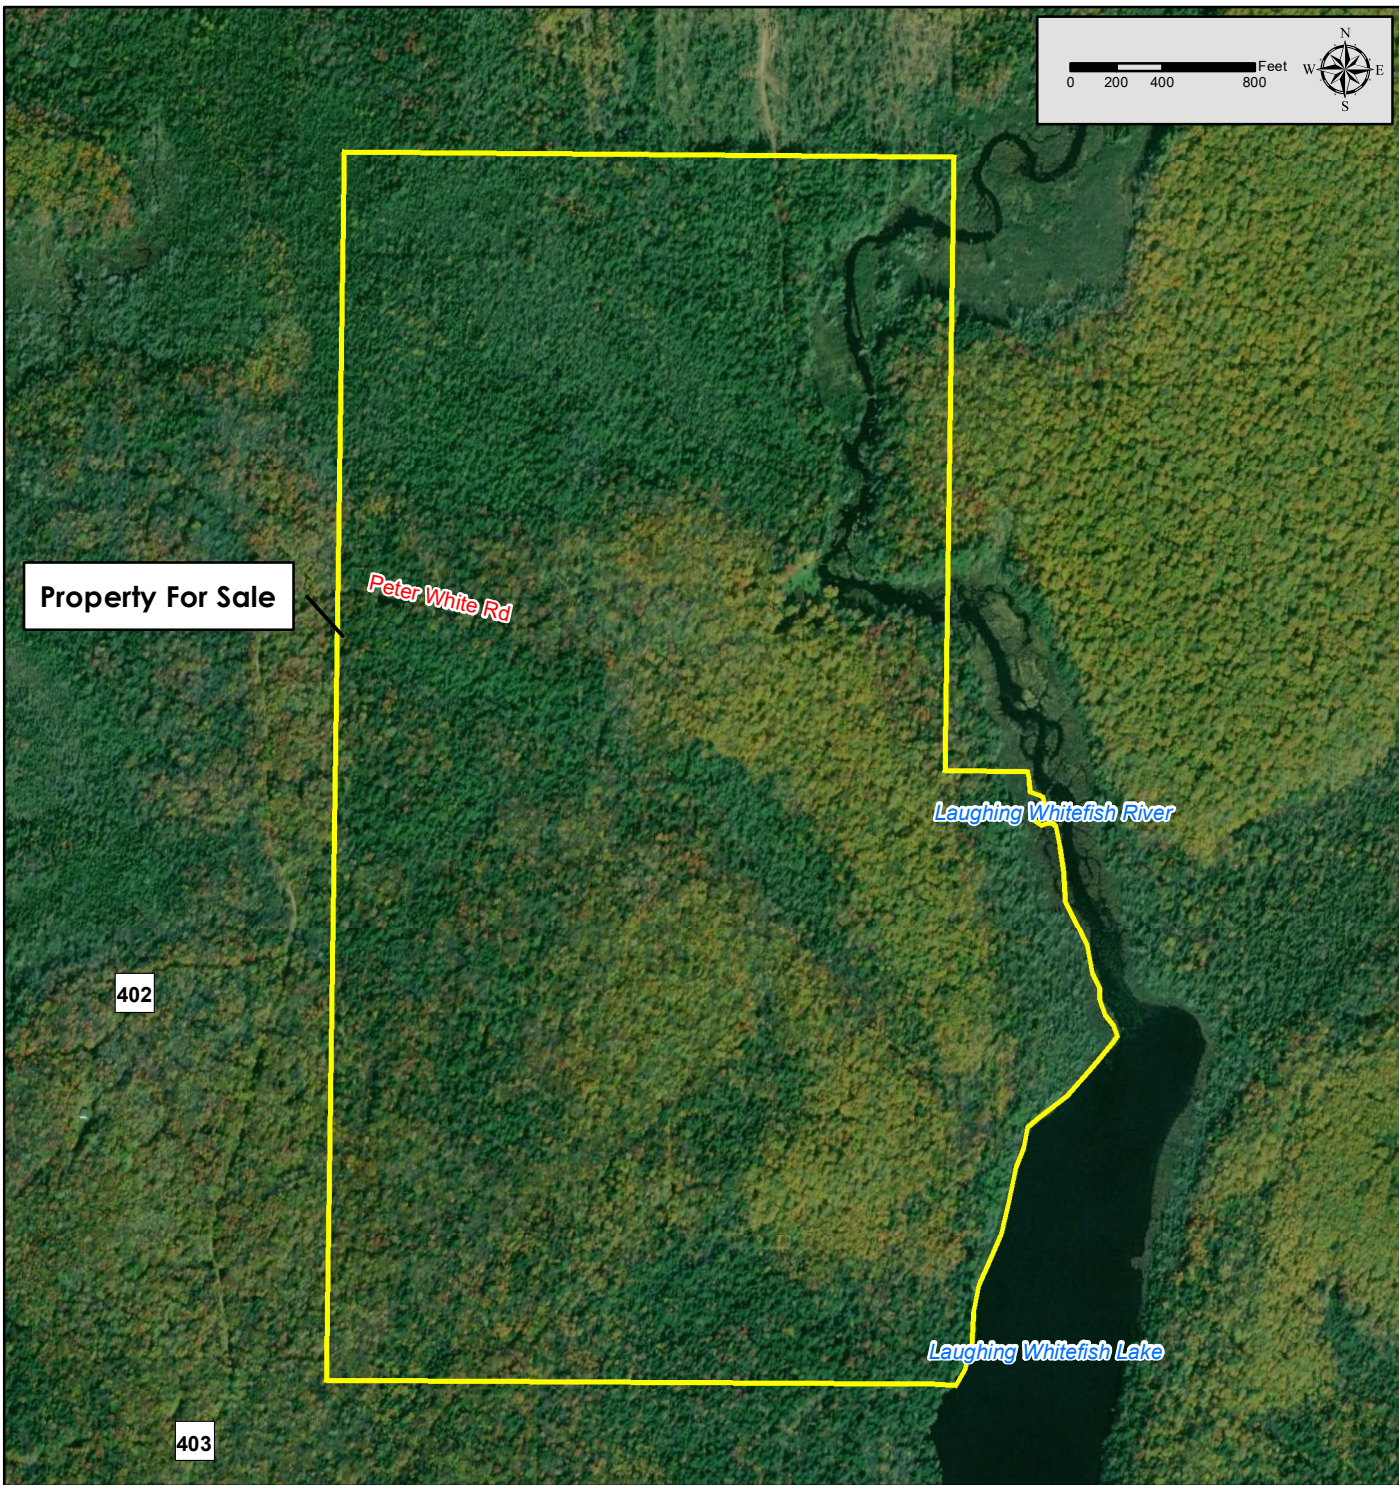

Property for Sale
Part of Sec. 34, T47N-R22W
Alger Co., MI

2017 Photo Background

Property For Sale

Peter White Rd

Laughing Whitefish River

Laughing Whitefish Lake

402

403

Map Disclaimer:
This map is intended to provide a visual representation of property and geographic features. It is not a legal survey but a depiction of the property based on reasonably available information suitable for the intended purposes. This map shows the approximate relative location of property boundaries but was not prepared by a professional land surveyor. The use of this map is limited to applications consistent with the intent and accuracy of the map and source data. It may not be sufficient or appropriate for legal, engineering, or surveying purposes. No guarantees or warranties are expressed. This map is not a survey of the actual boundary of any property this map depicts.