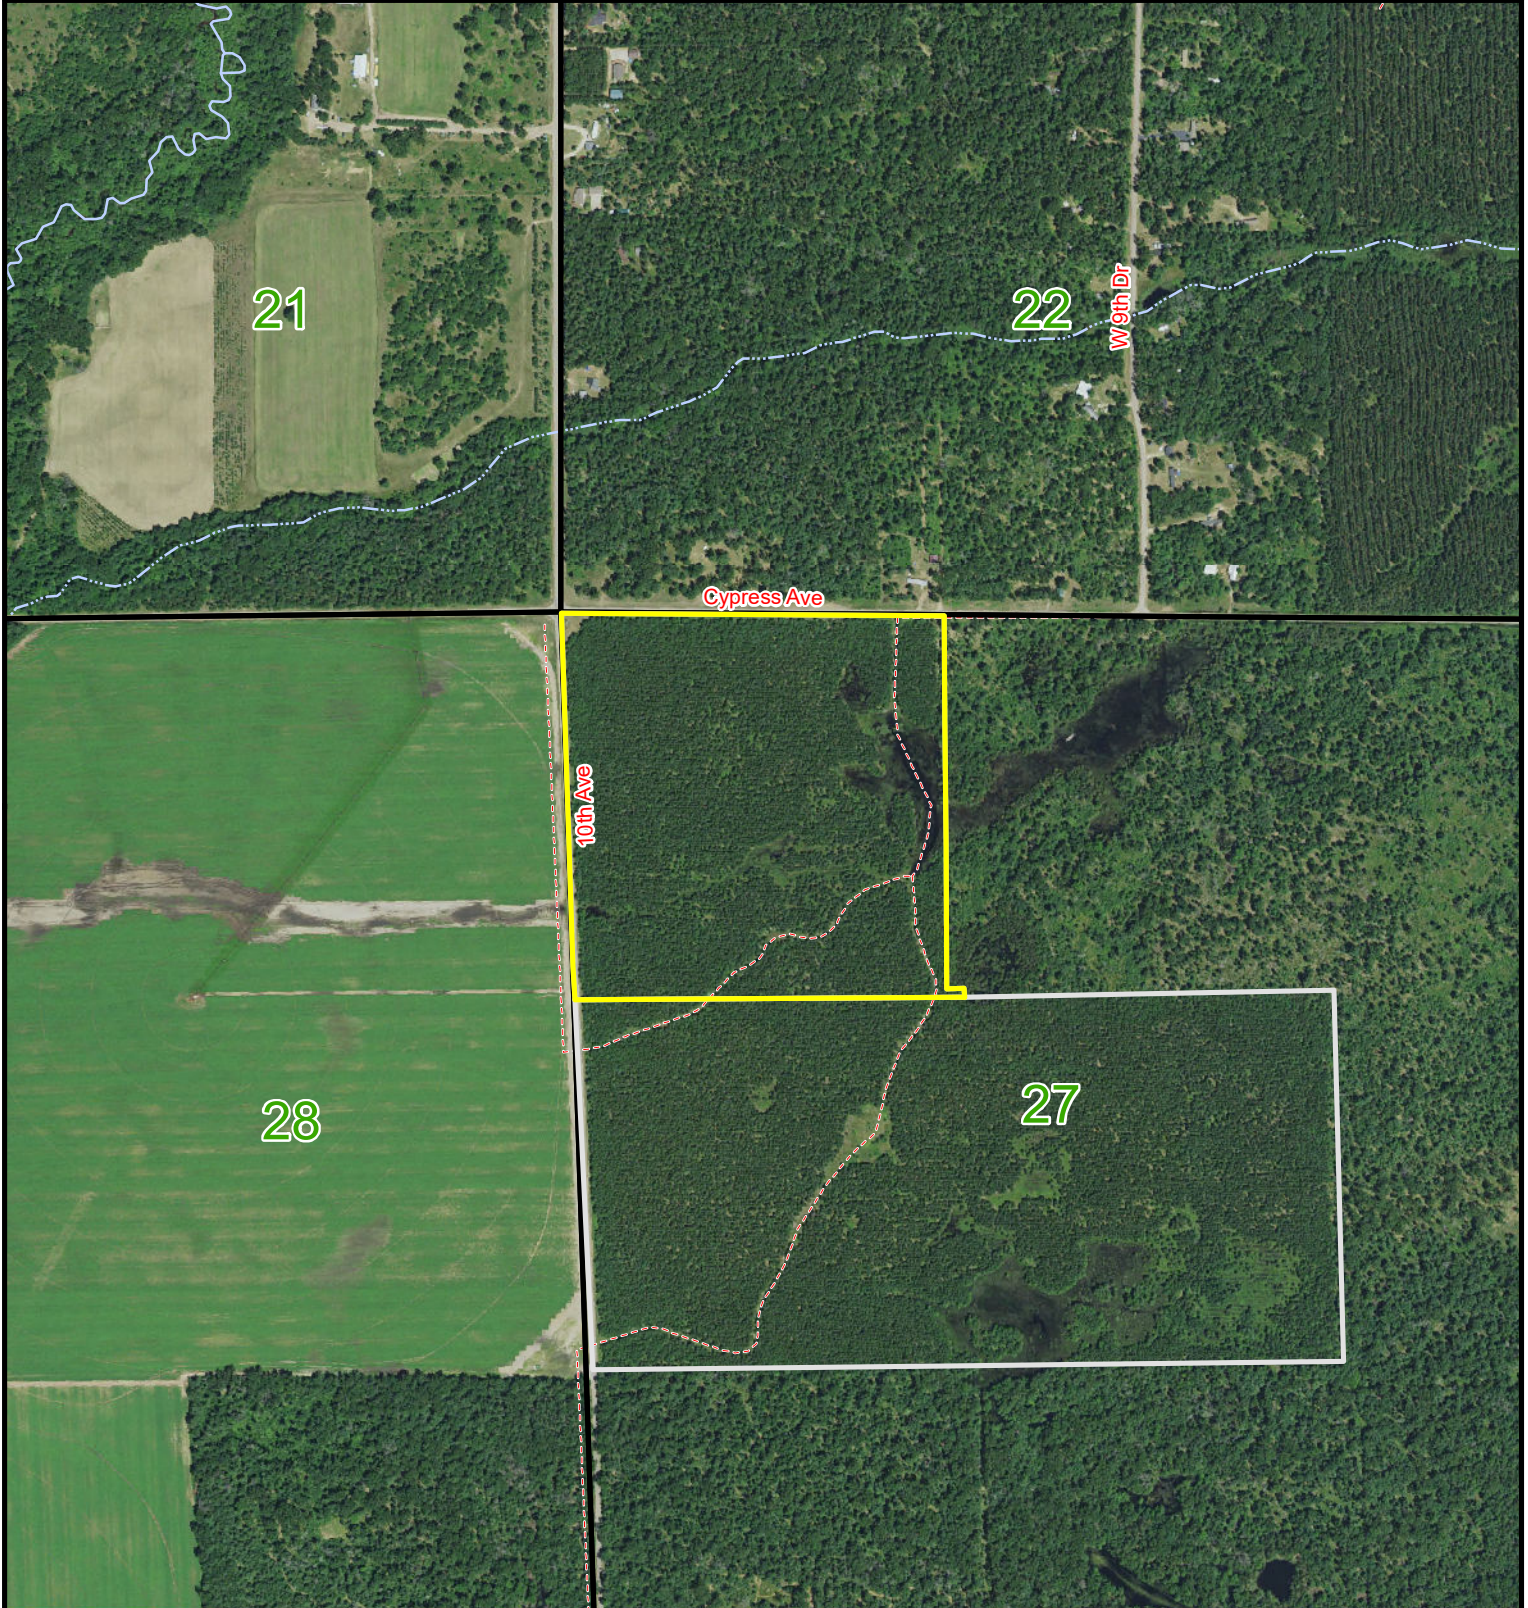

+/- 40 Acres

Sale 8315-2 - Meteor Timber

T18N-R6E-S27
Adams County
List Price - $88,000

Tract - 8315

Sale Parcel

Other Available Parcels

February 2018