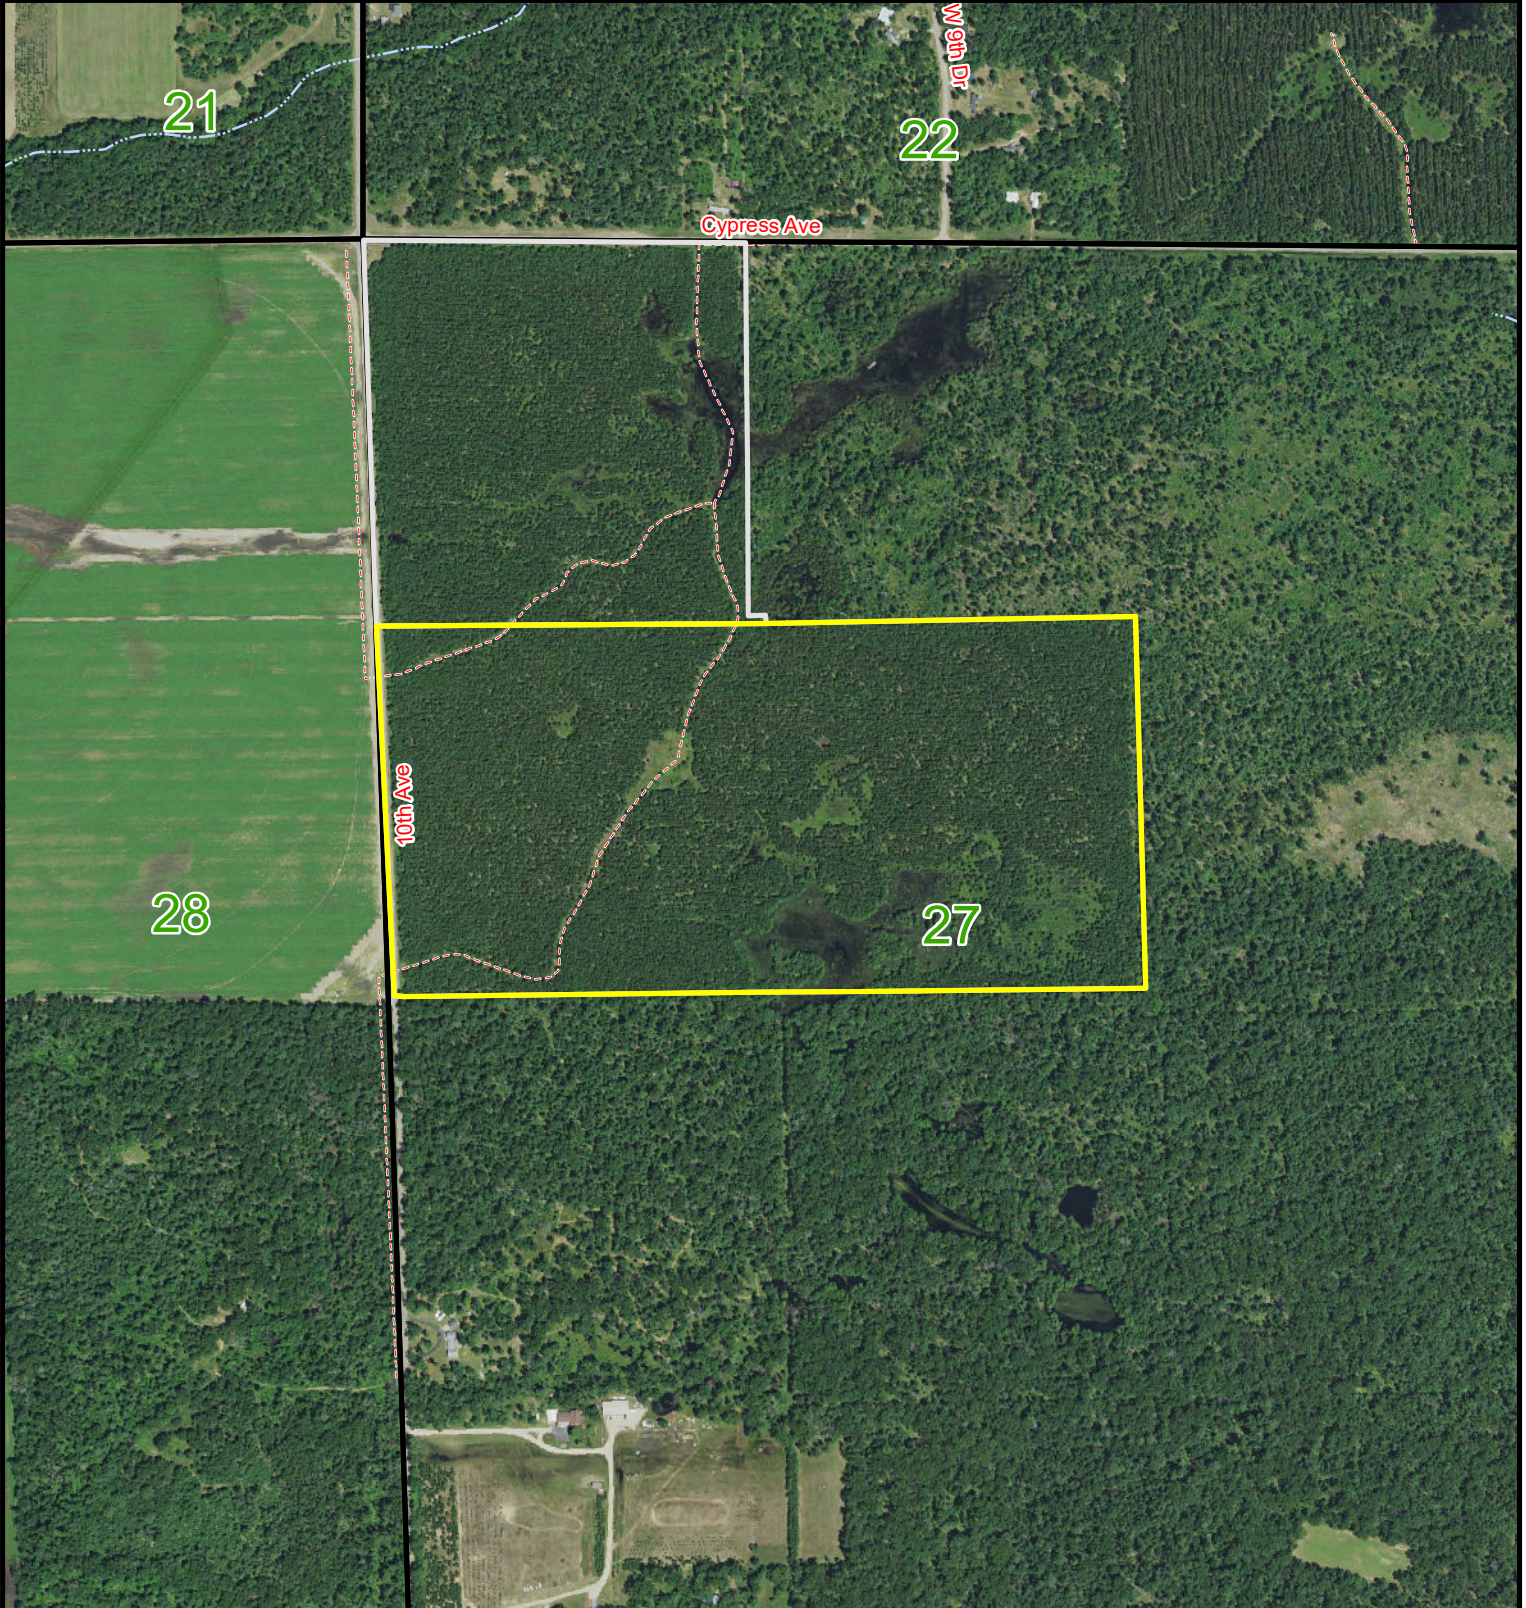

+/- 80 Acres

Sale 8315-1 - Meteor Timber

T18N-R6E-S27
Adams County
List Price - $160,000

Tract - 8315

Sale Parcel

Other Available Parcels

February 2018