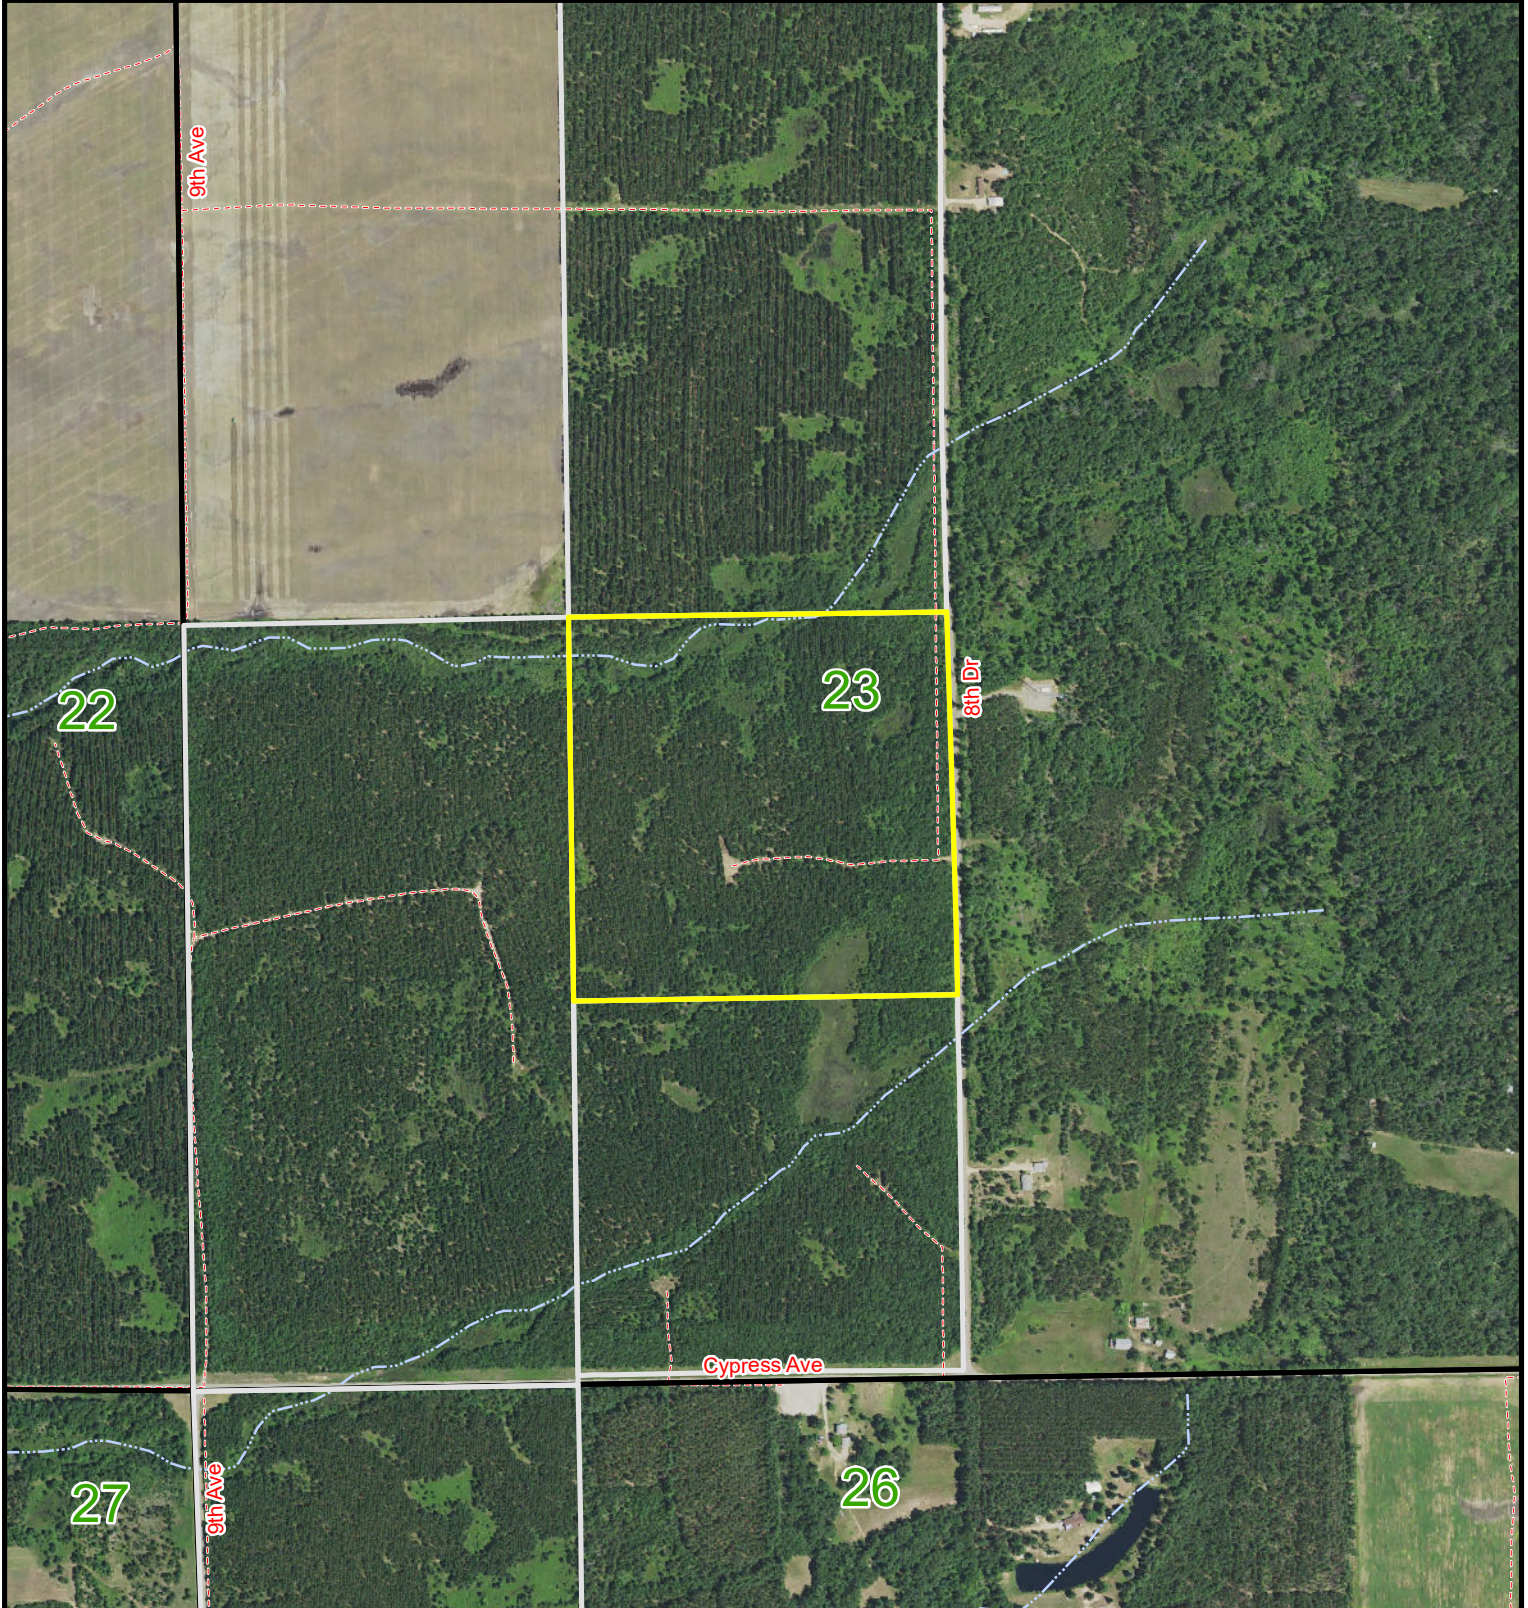

+/- 40 Acres

Sale 8314-3 - Meteor Timber

T18N-R6E-S23
Adams County
List Price - $74,200

Tract - 8314

Sale Parcel

Other Available Parcels

February 2018