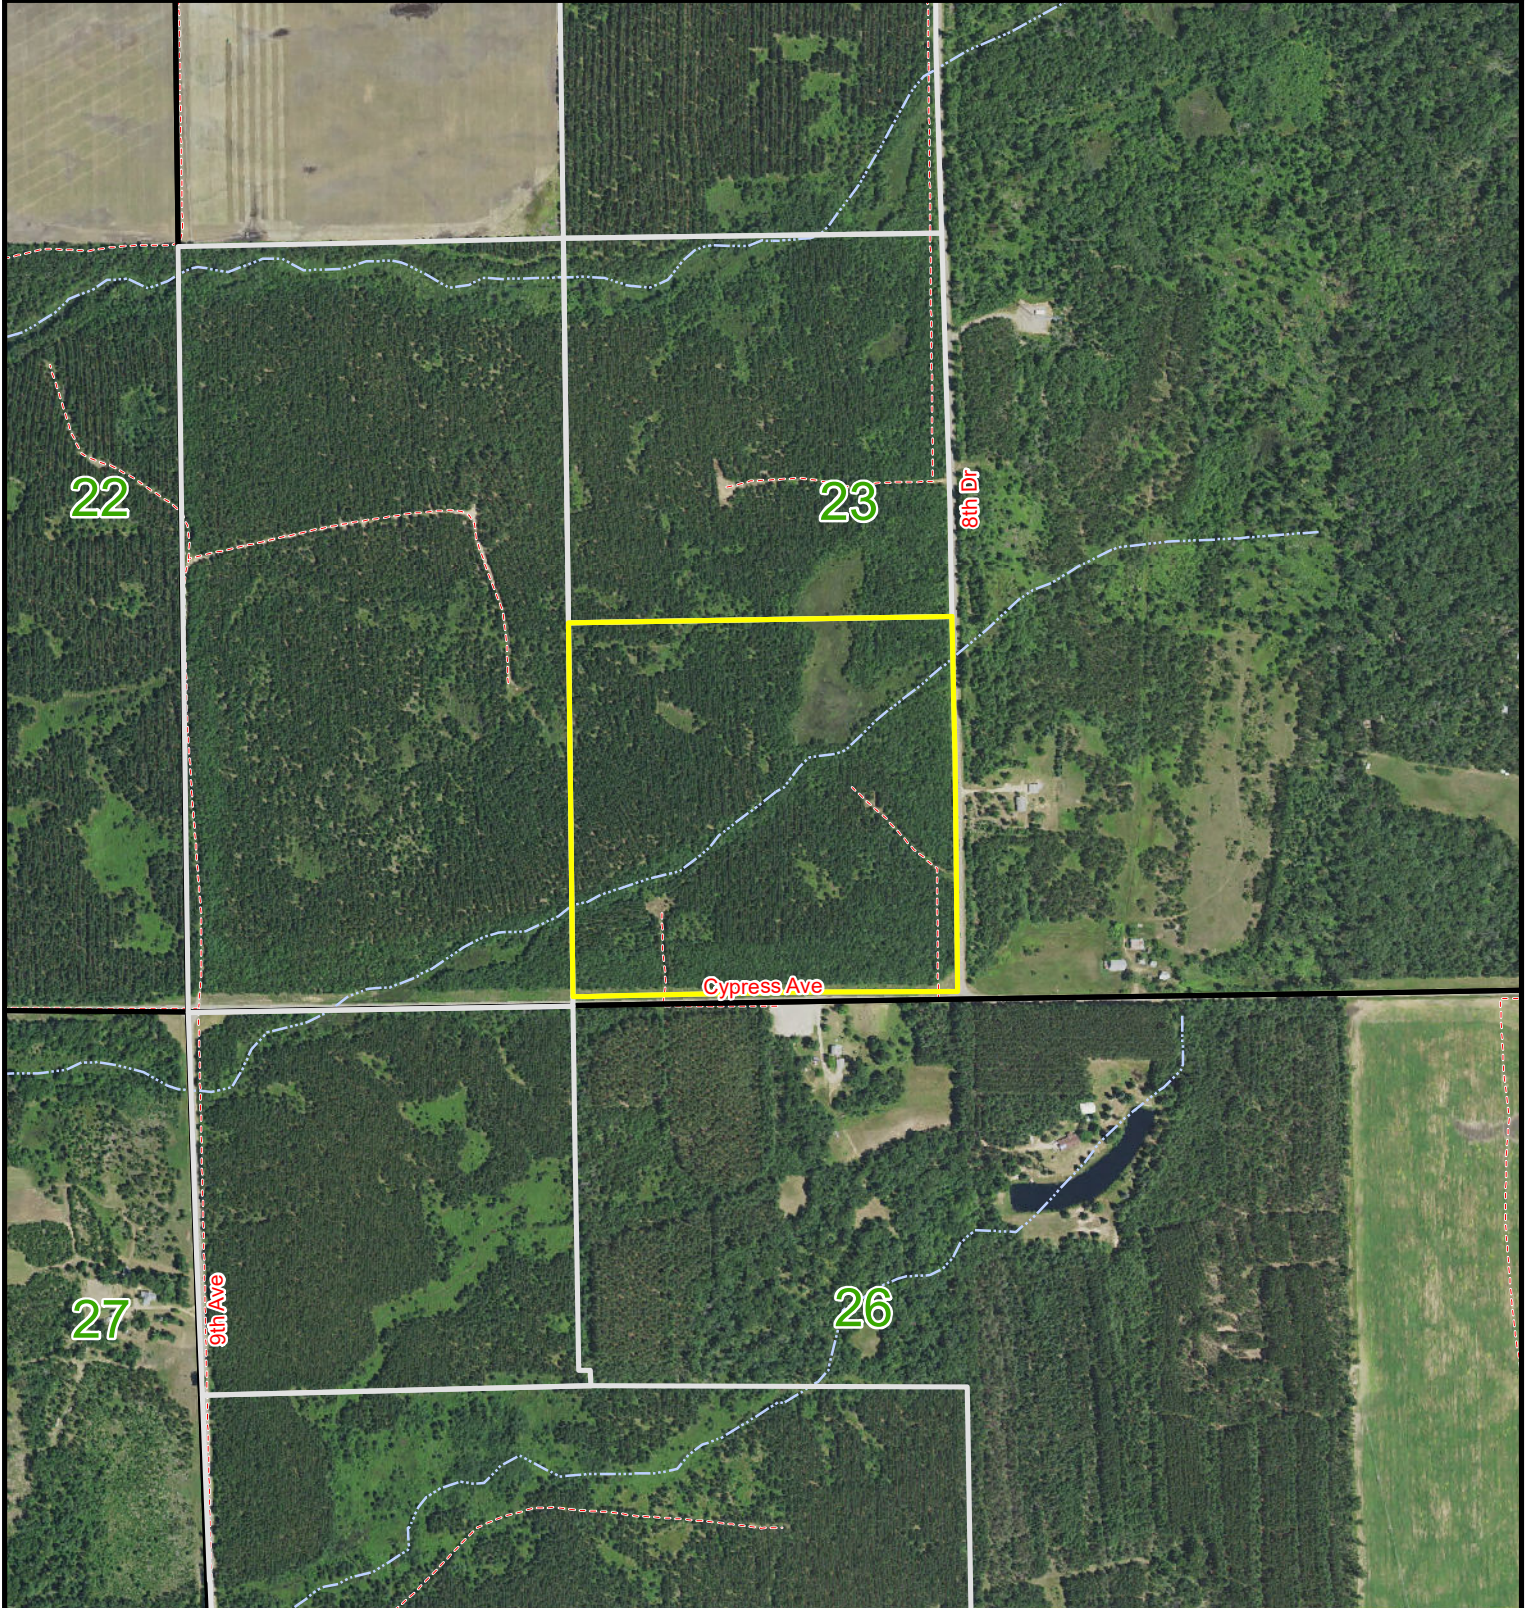

+/- 40 Acres

Sale 8314-2 - Meteor Timber

T18N-R6E-S23
Adams County
List Price - $75,800

Tract - 8314

Sale Parcel

Other Available Parcels

February 2018