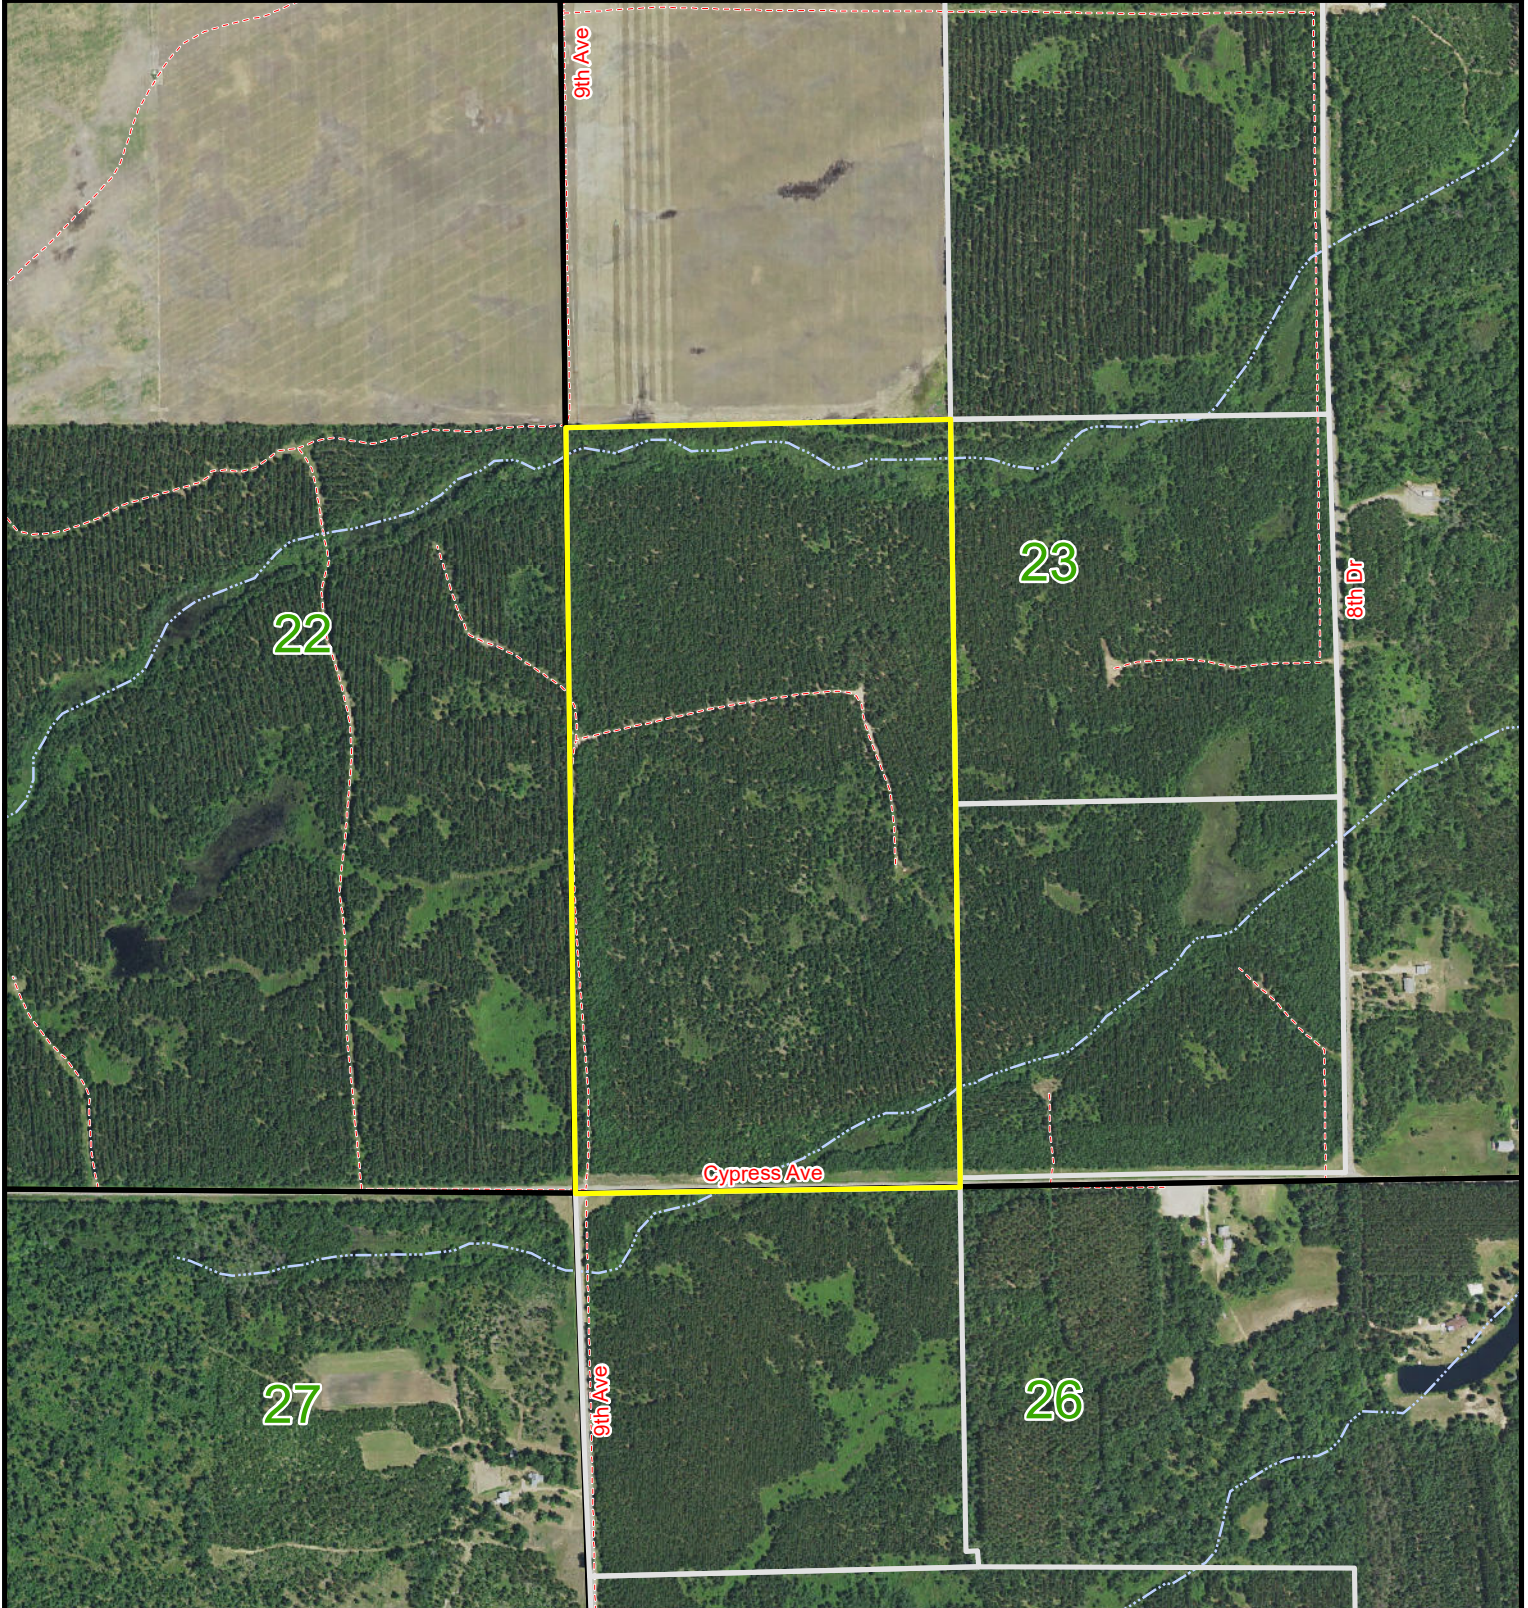

+/- 80 Acres

Sale 8314-1 - Meteor Timber

T18N-R6E-S23
Adams County
List Price - $150,800

Tract - 8314

Sale Parcel

Other Available Parcels

February 2018