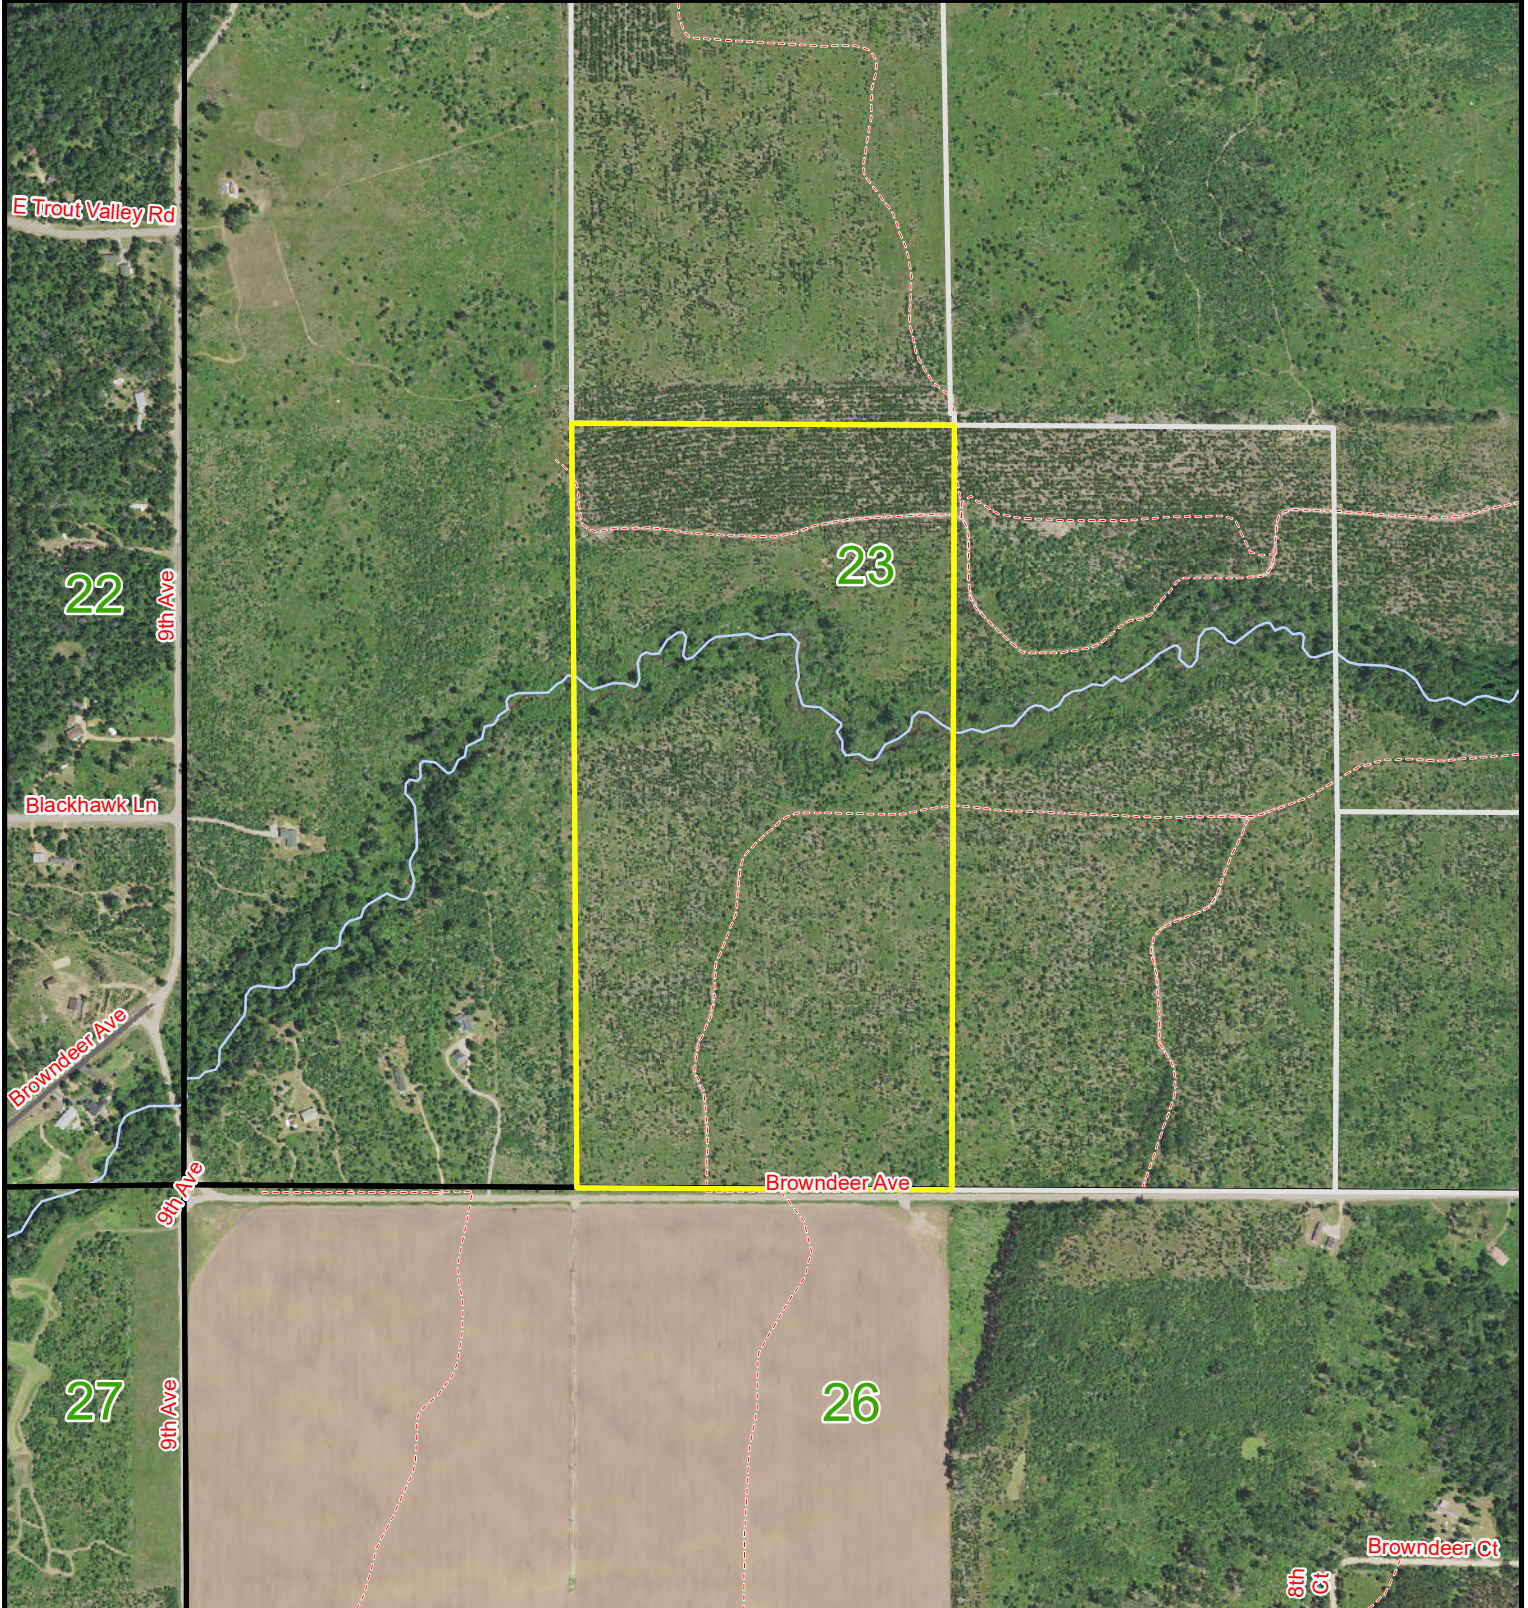

+/- 80 Acres

Sale 8310-3 - Meteor Timber

T19N-R6E-S23
Adams County
List Price - $142,000

Tract - 8310

Sale Parcel

Other Available Parcels

February 2018