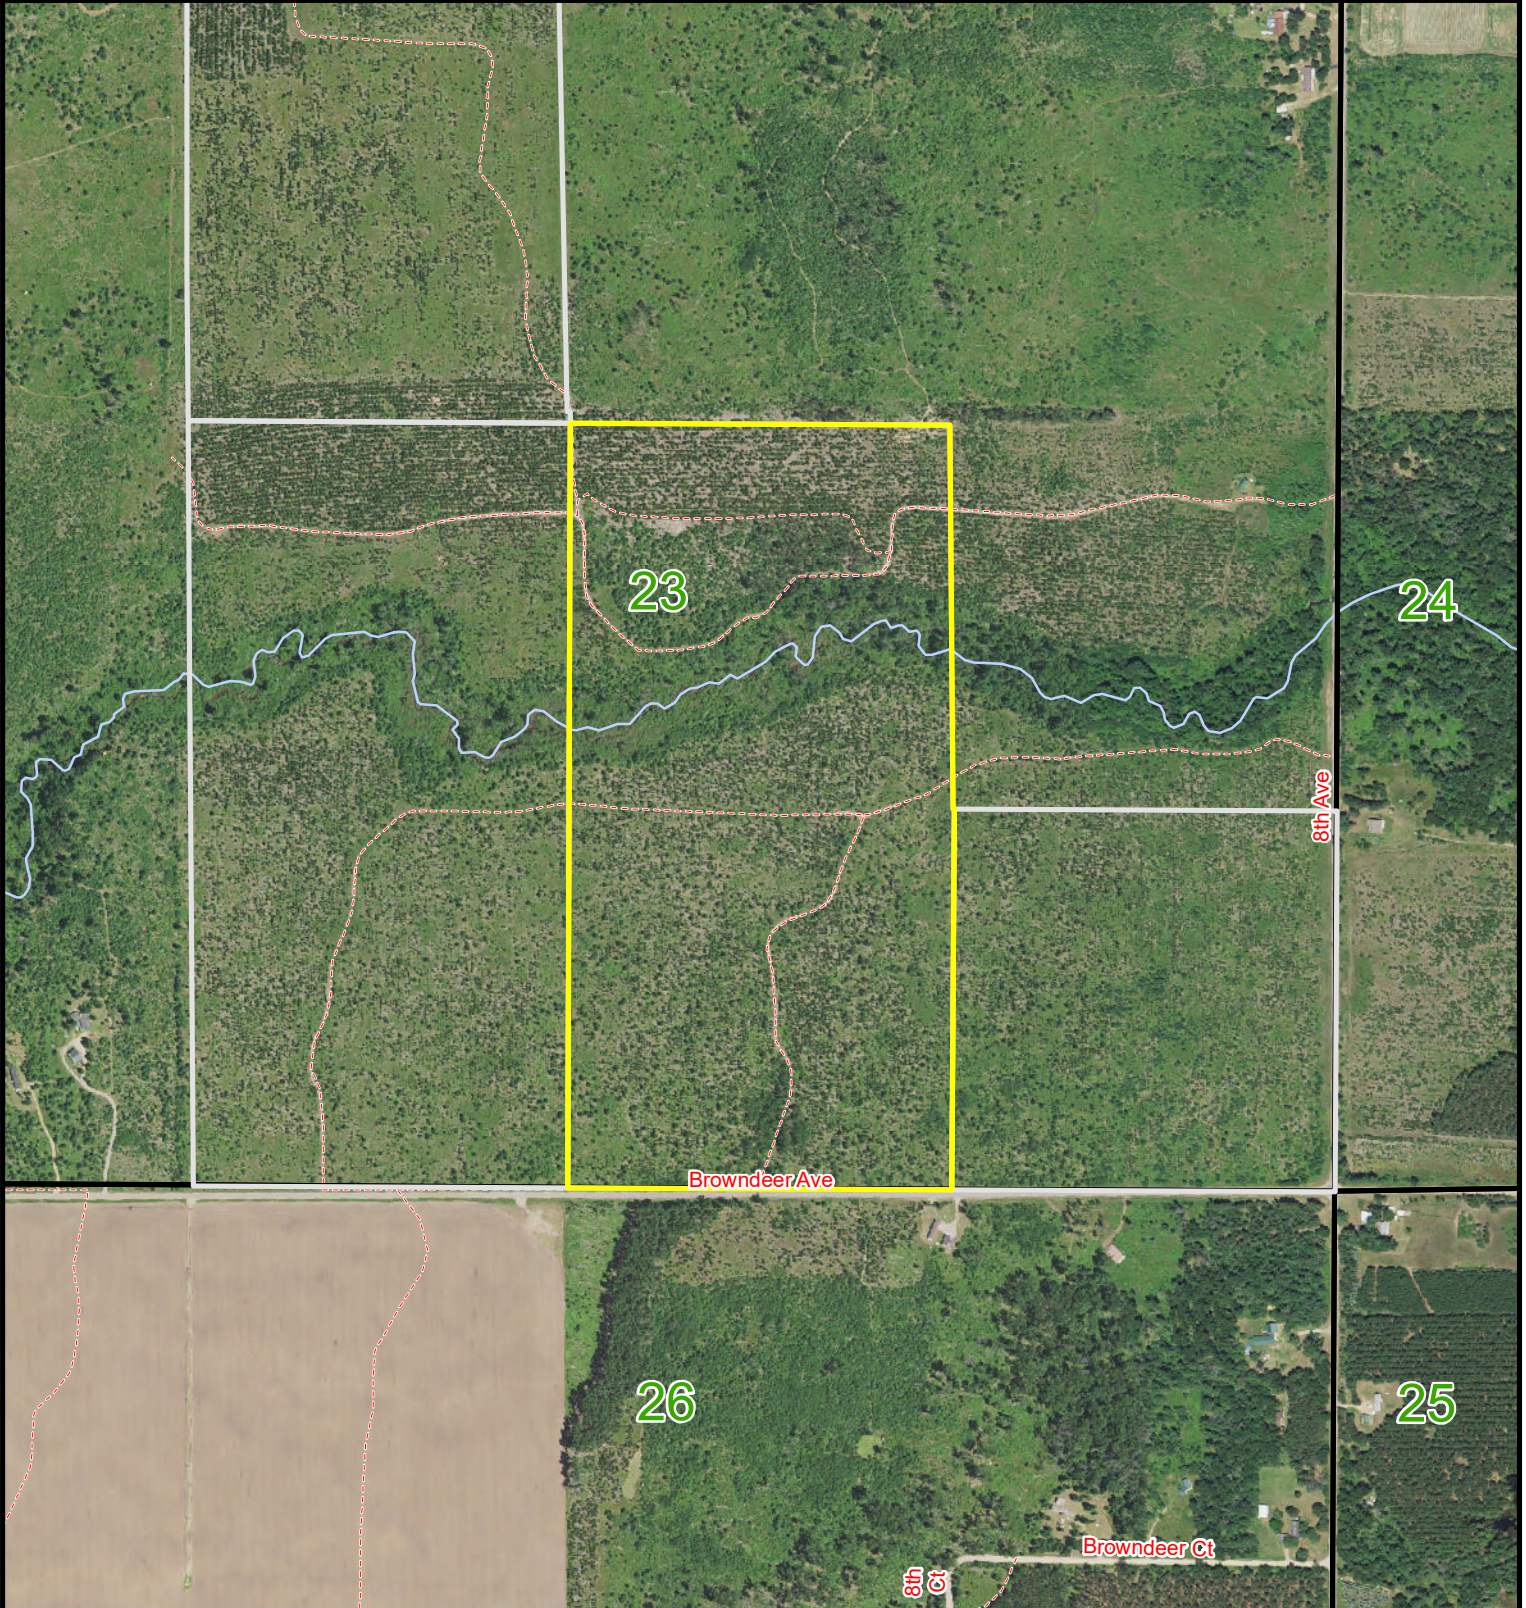

+/- 80 Acres

Sale 8310-1 - Meteor Timber

T19N-R6E-S23
Adams County
List Price - $140,000

Tract - 8310

Sale Parcel

Other Available Parcels

February 2018