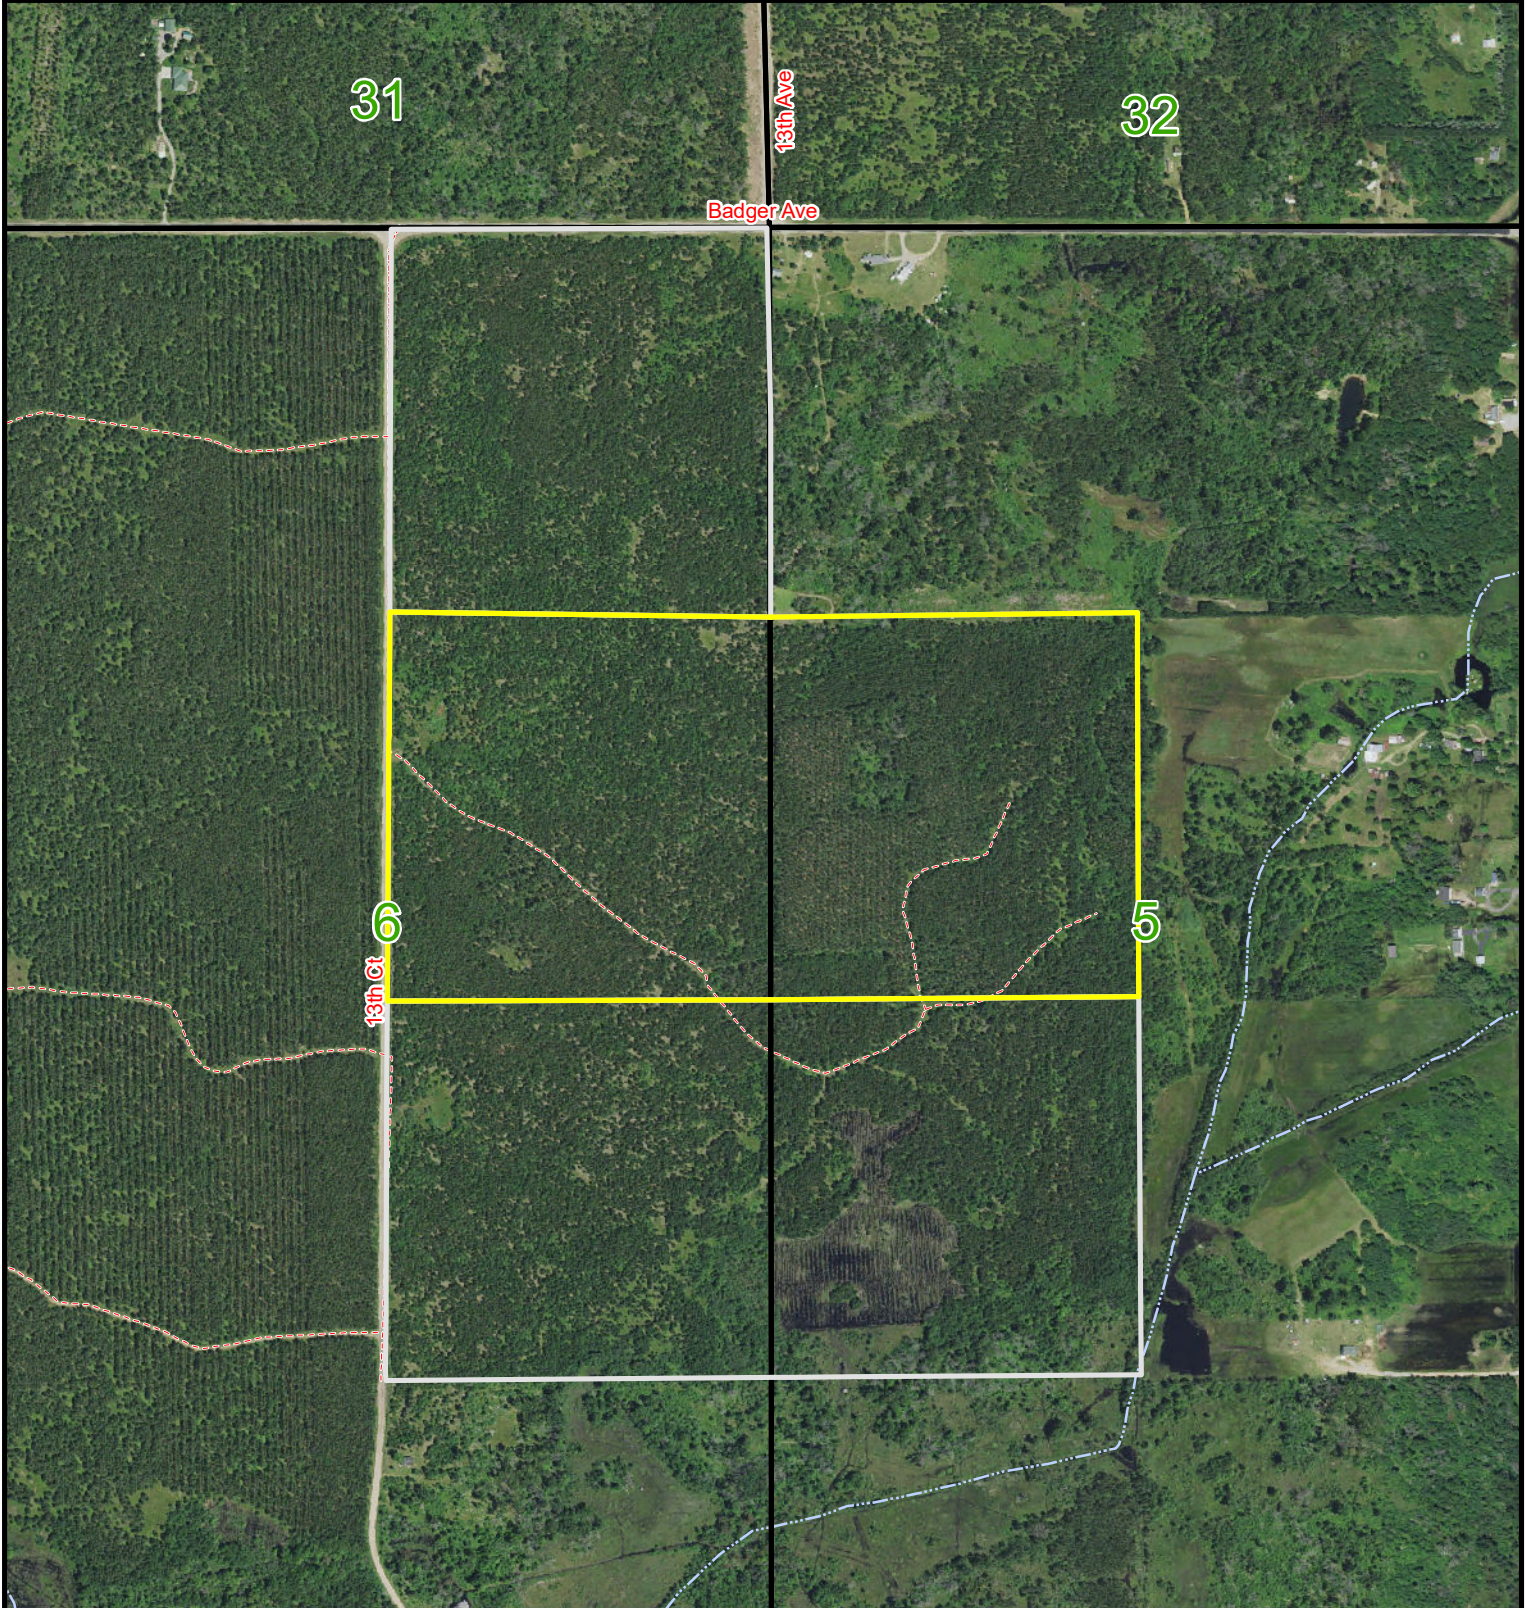

+/- 80 Acres

Sale 8290-1 - Meteor Timber

T19N-R6E-S5 & 6
Adams County
List Price - $160,000

Tract - 8290

Sale Parcel

Other Available Parcels

February 2018