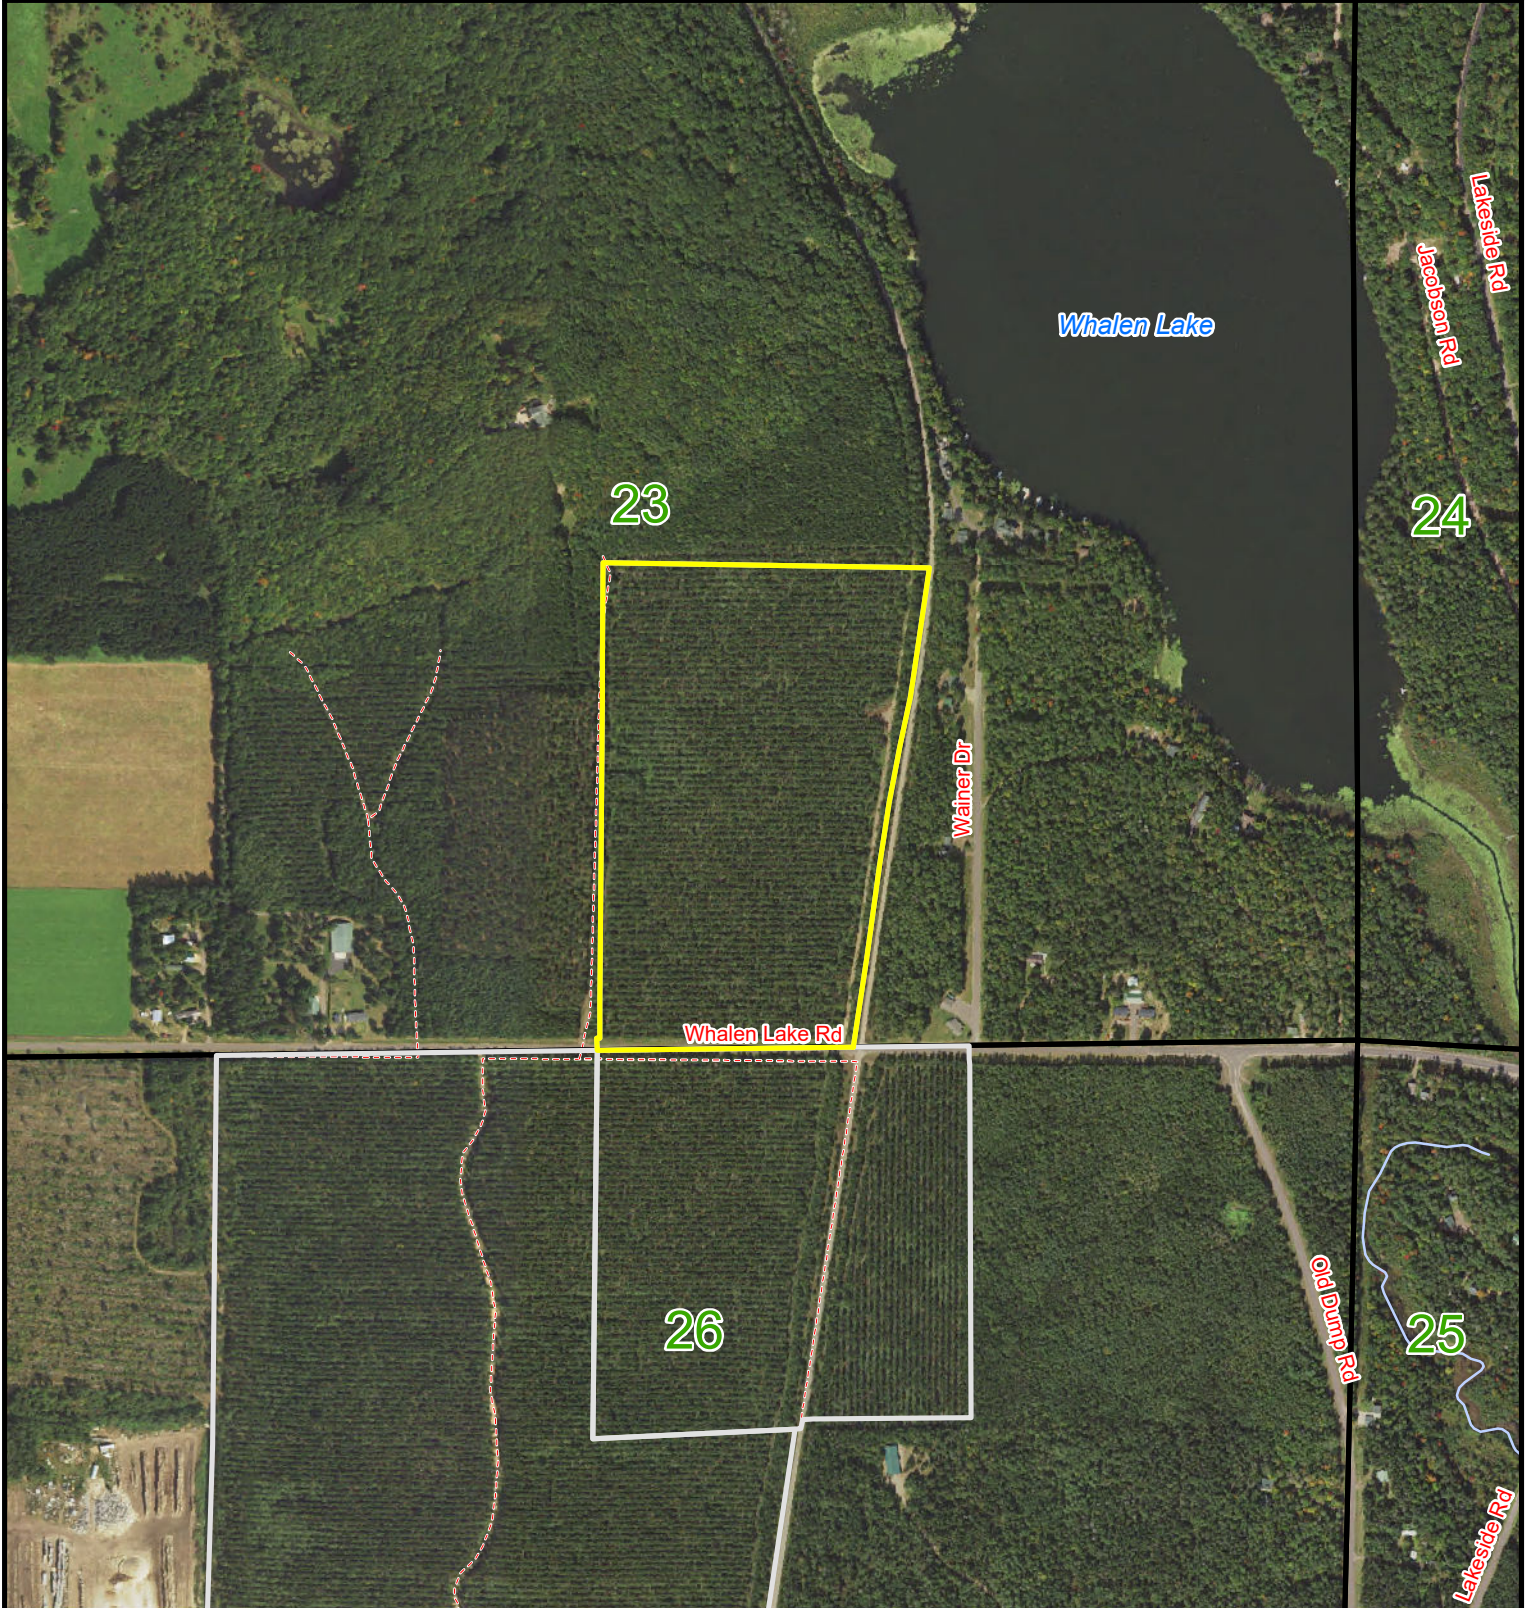

+/- 40 Acres

Sale 8223-6 - Meteor Timber

T40N-R12W-S23
Washburn County
List Price - $76,000

Tract - 8223

Sale Parcel

Other Available Parcels

February 2018