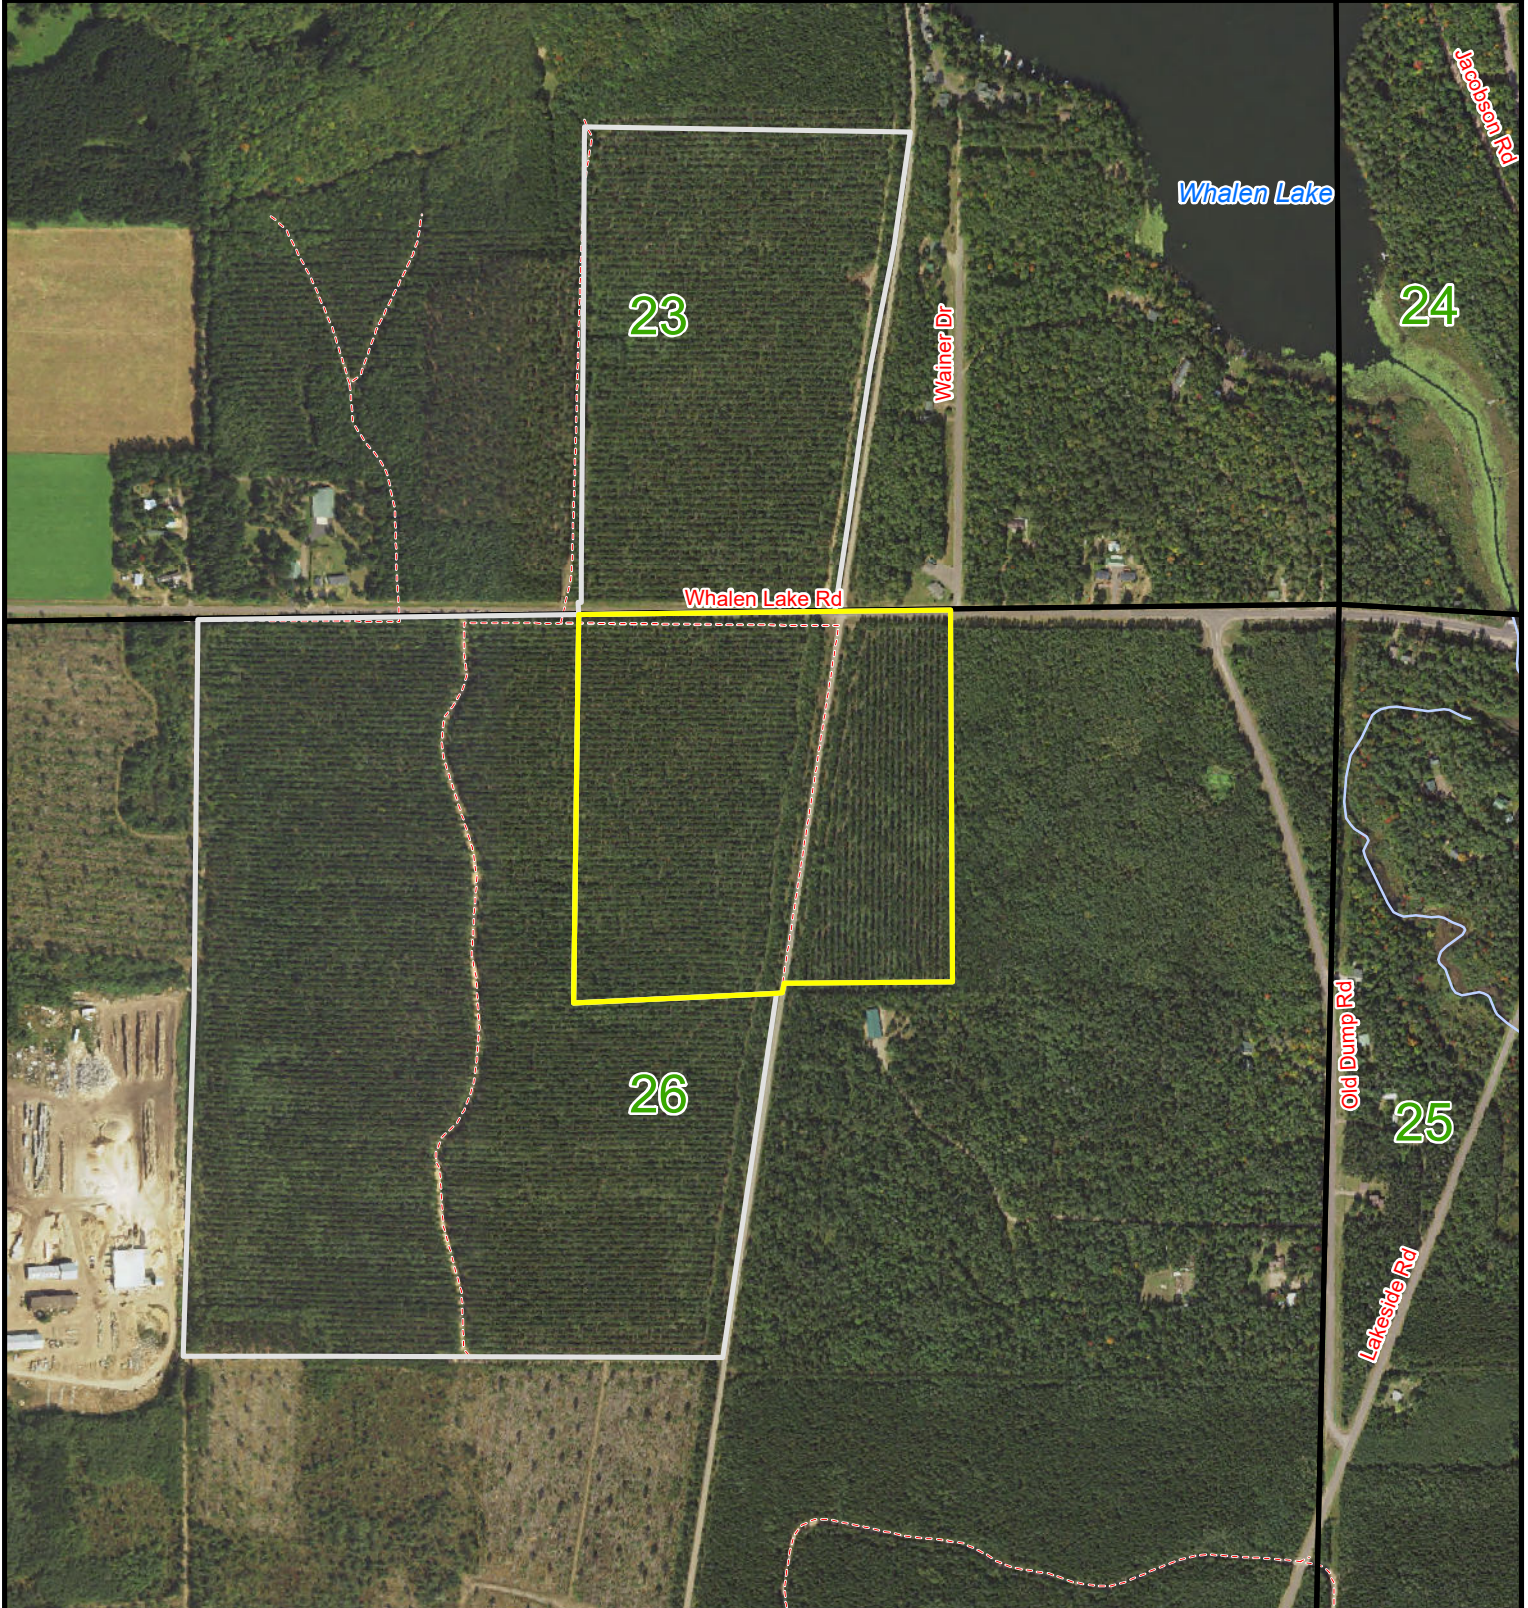

+/- 40 Acres

Sale 8223-5 - Meteor Timber

T40N-R12W-S26
Washburn County
List Price - $72,400

Tract - 8223

Sale Parcel

Other Available Parcels

February 2018