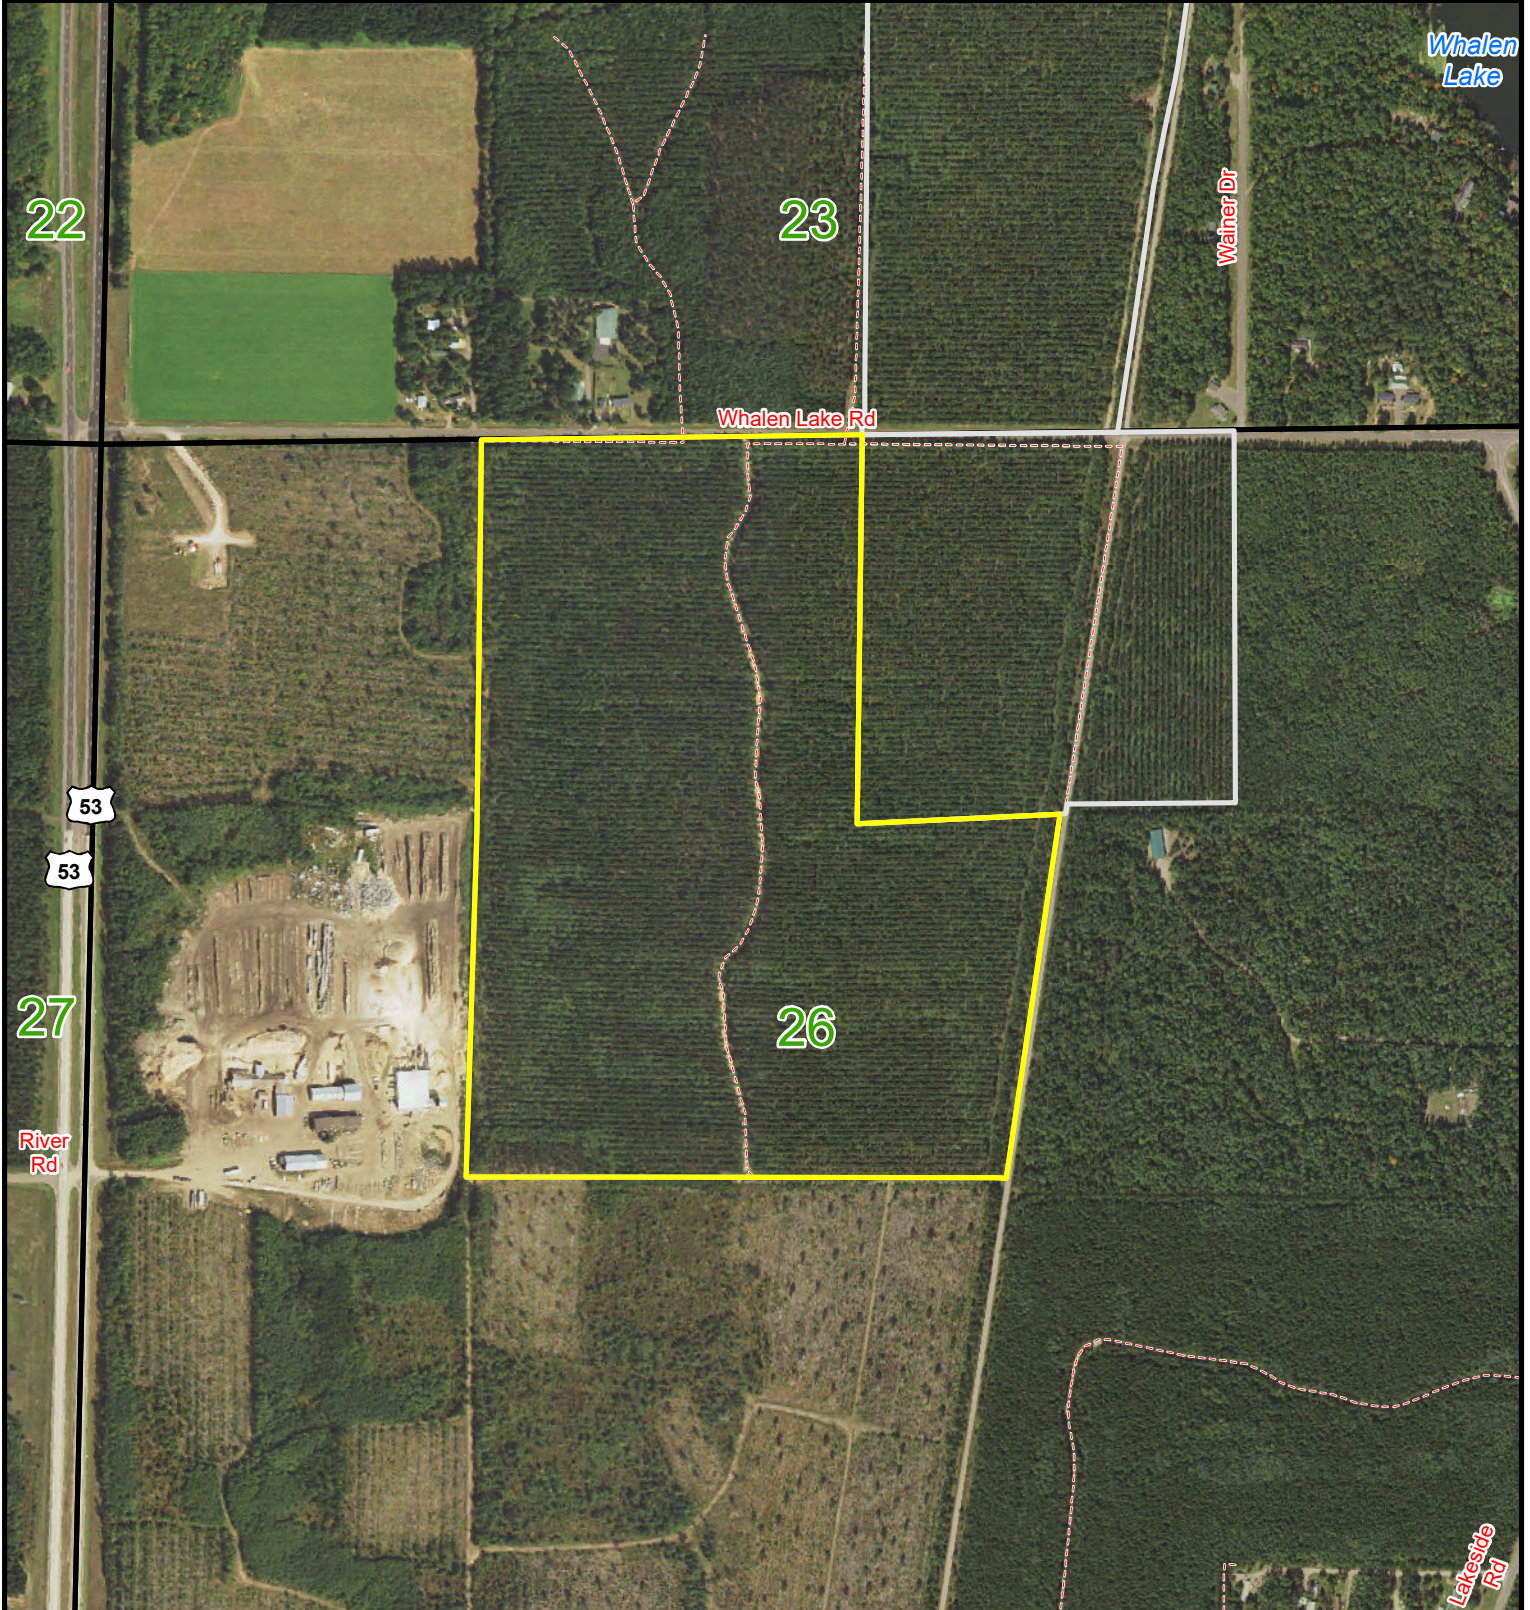

+/- 94.8 Acres

Sale 8223-4 - Meteor Timber

T40N-R12W-S26
Washburn County
List Price - $175,380

Tract - 8223

Sale Parcel

Other Available Parcels

February 2018