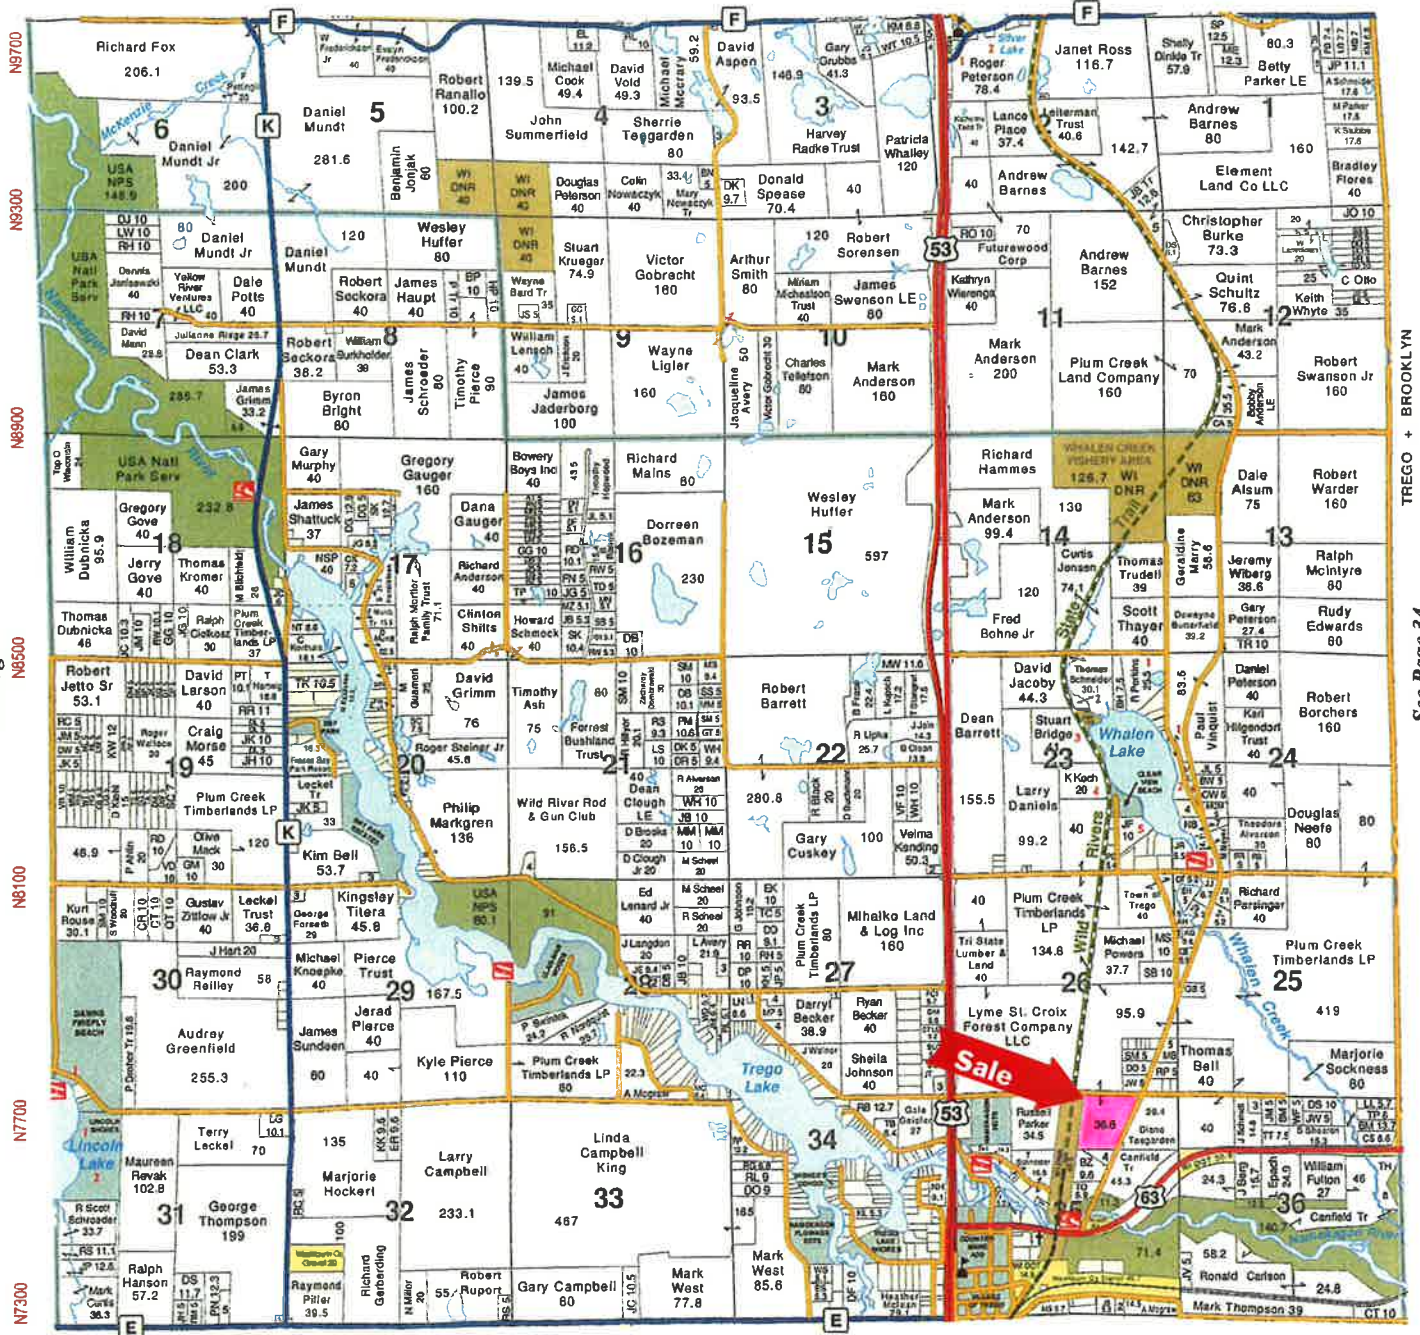

Trego (N) / Brooklyn (S)

Washburn County Land Information Office Shell Lake, WI 54871

T.40N.-R.12W.

See Page 40

See Page 30

See Page 34

TREGO + BROOKLYN

See Page 24