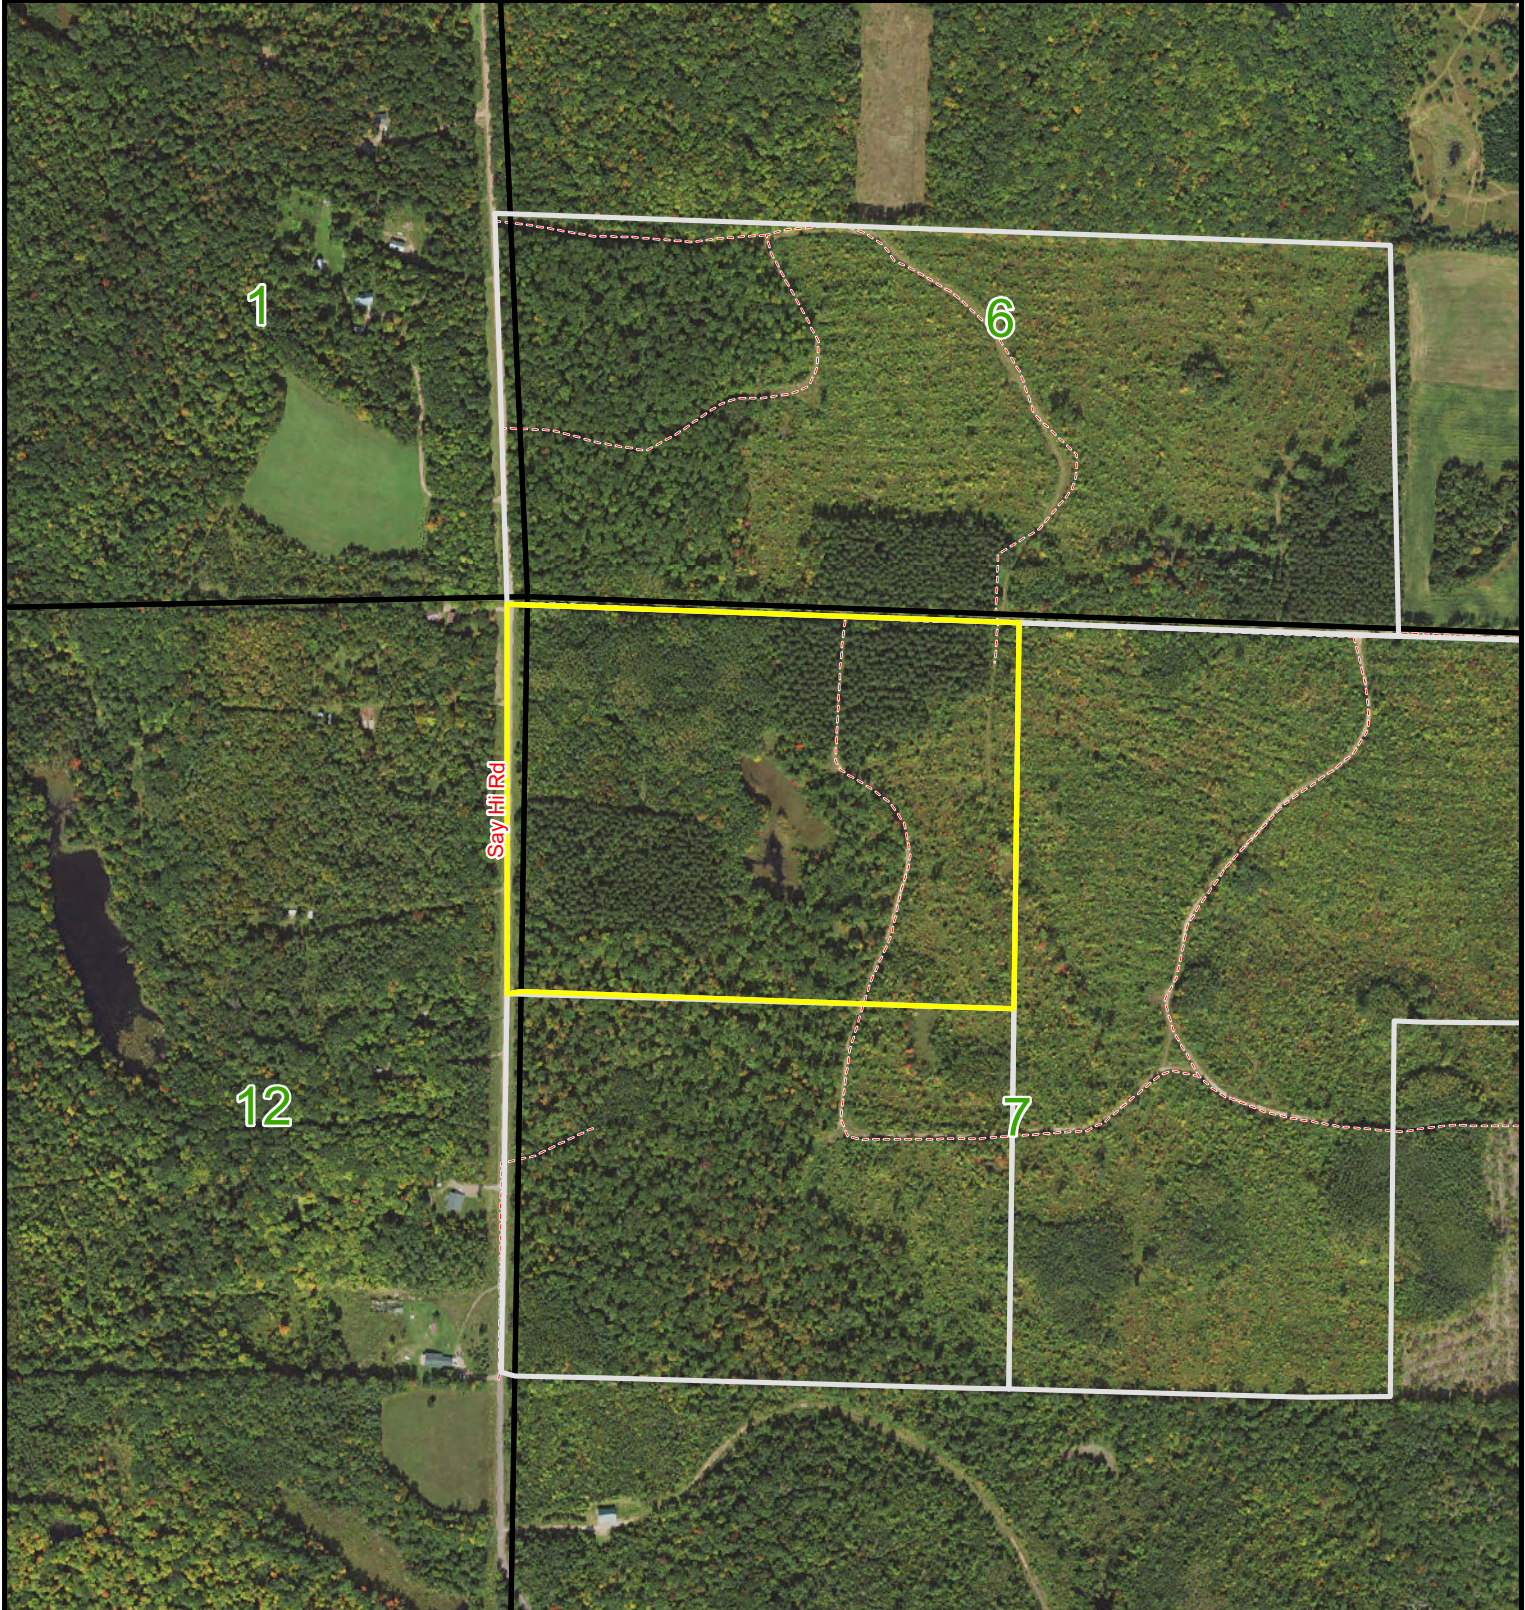

+/- 53.44 Acres

Sale 8222-2 - Meteor Timber

T40N-R11W-S7
Washburn County
List Price - $96,192

Tract - 8222

Sale Parcel

Other Available Parcels

February 2018