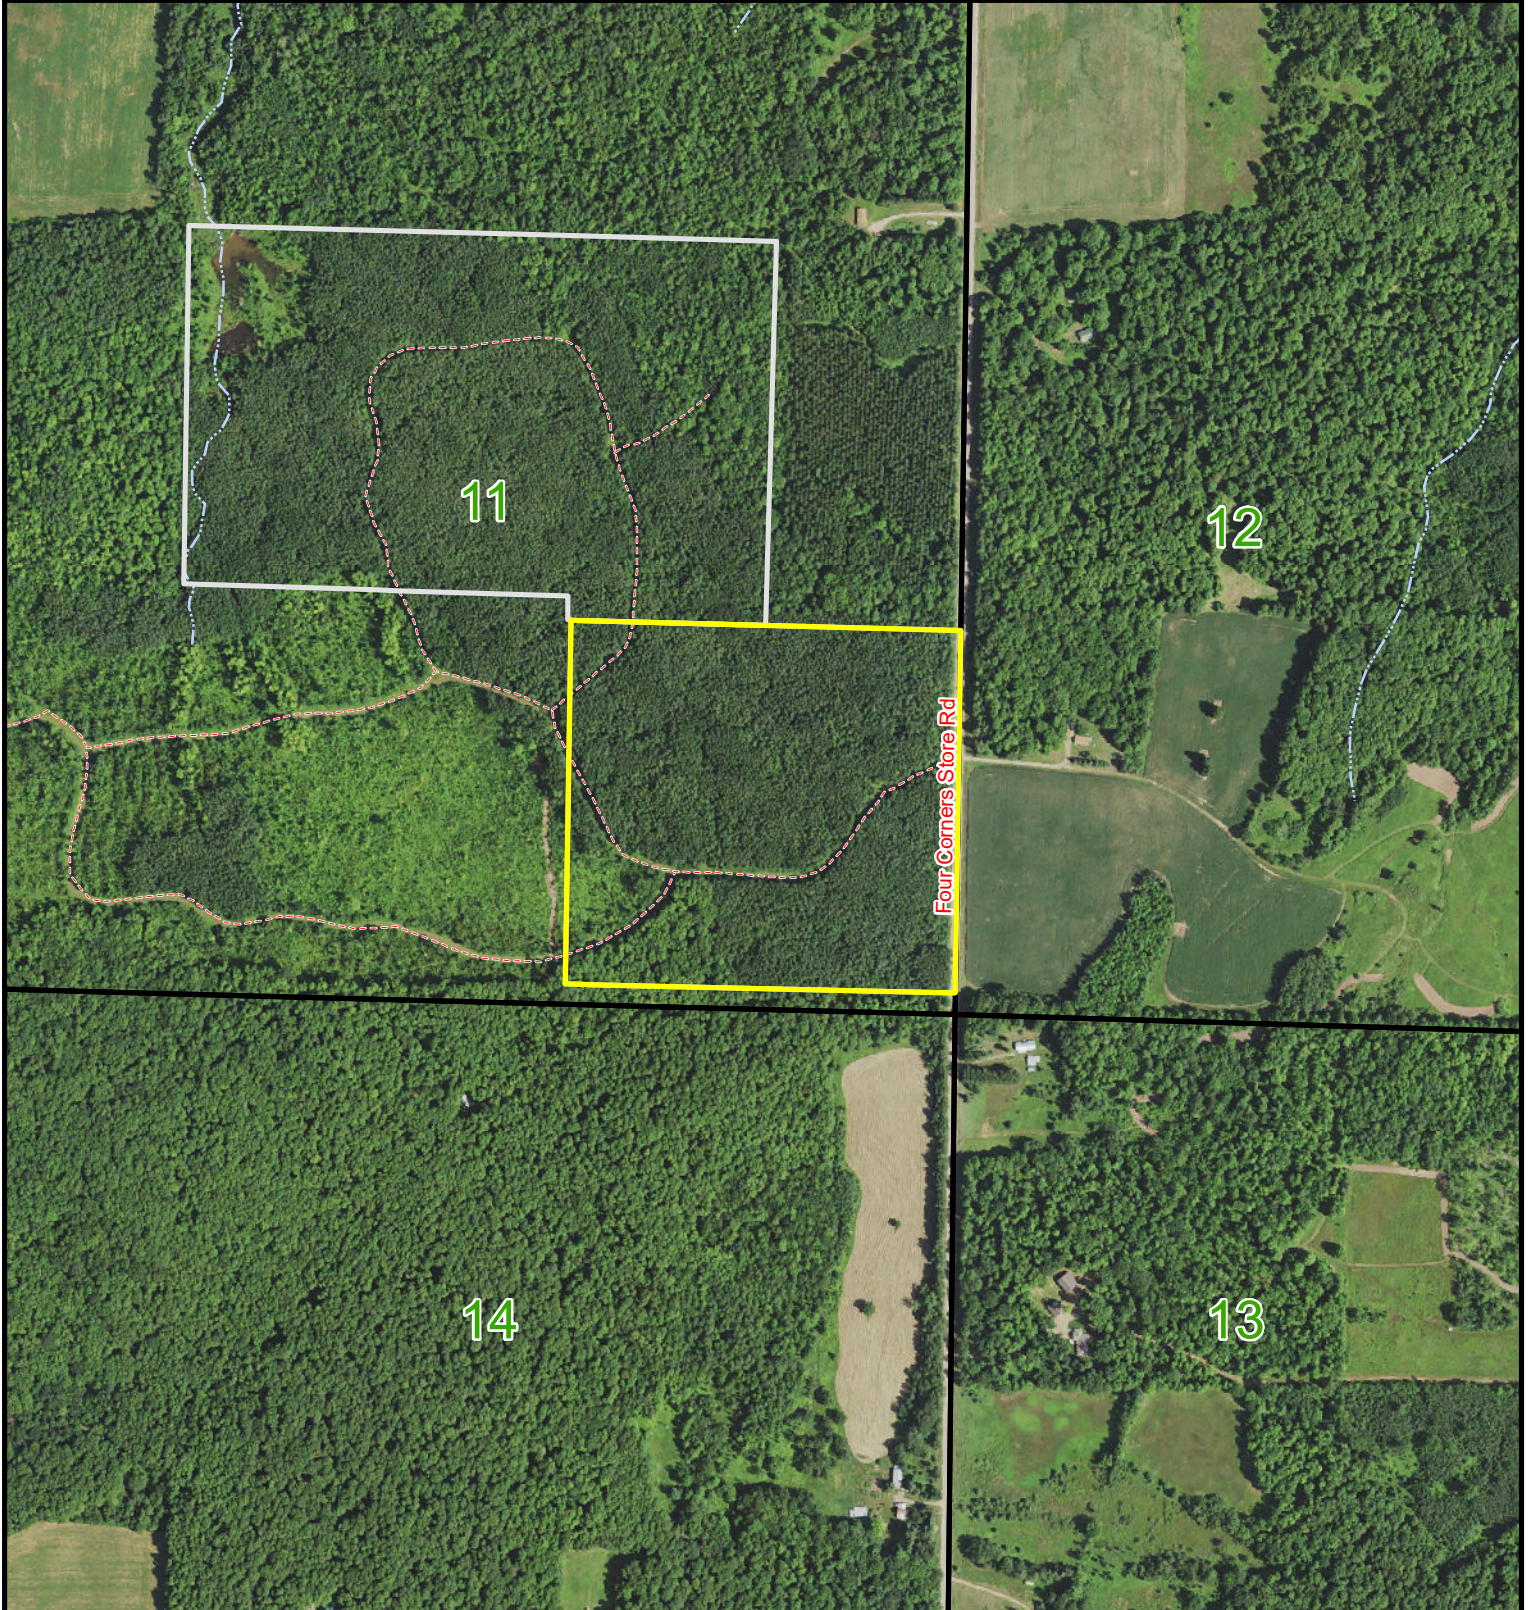

+/- 40 Acres

Sale 8213-1 - Meteor Timber

T45N-R5W-S11
Bayfield County
List Price - $64,000

Tract - 8213

Sale Parcel

Other Available Parcels

February 2018