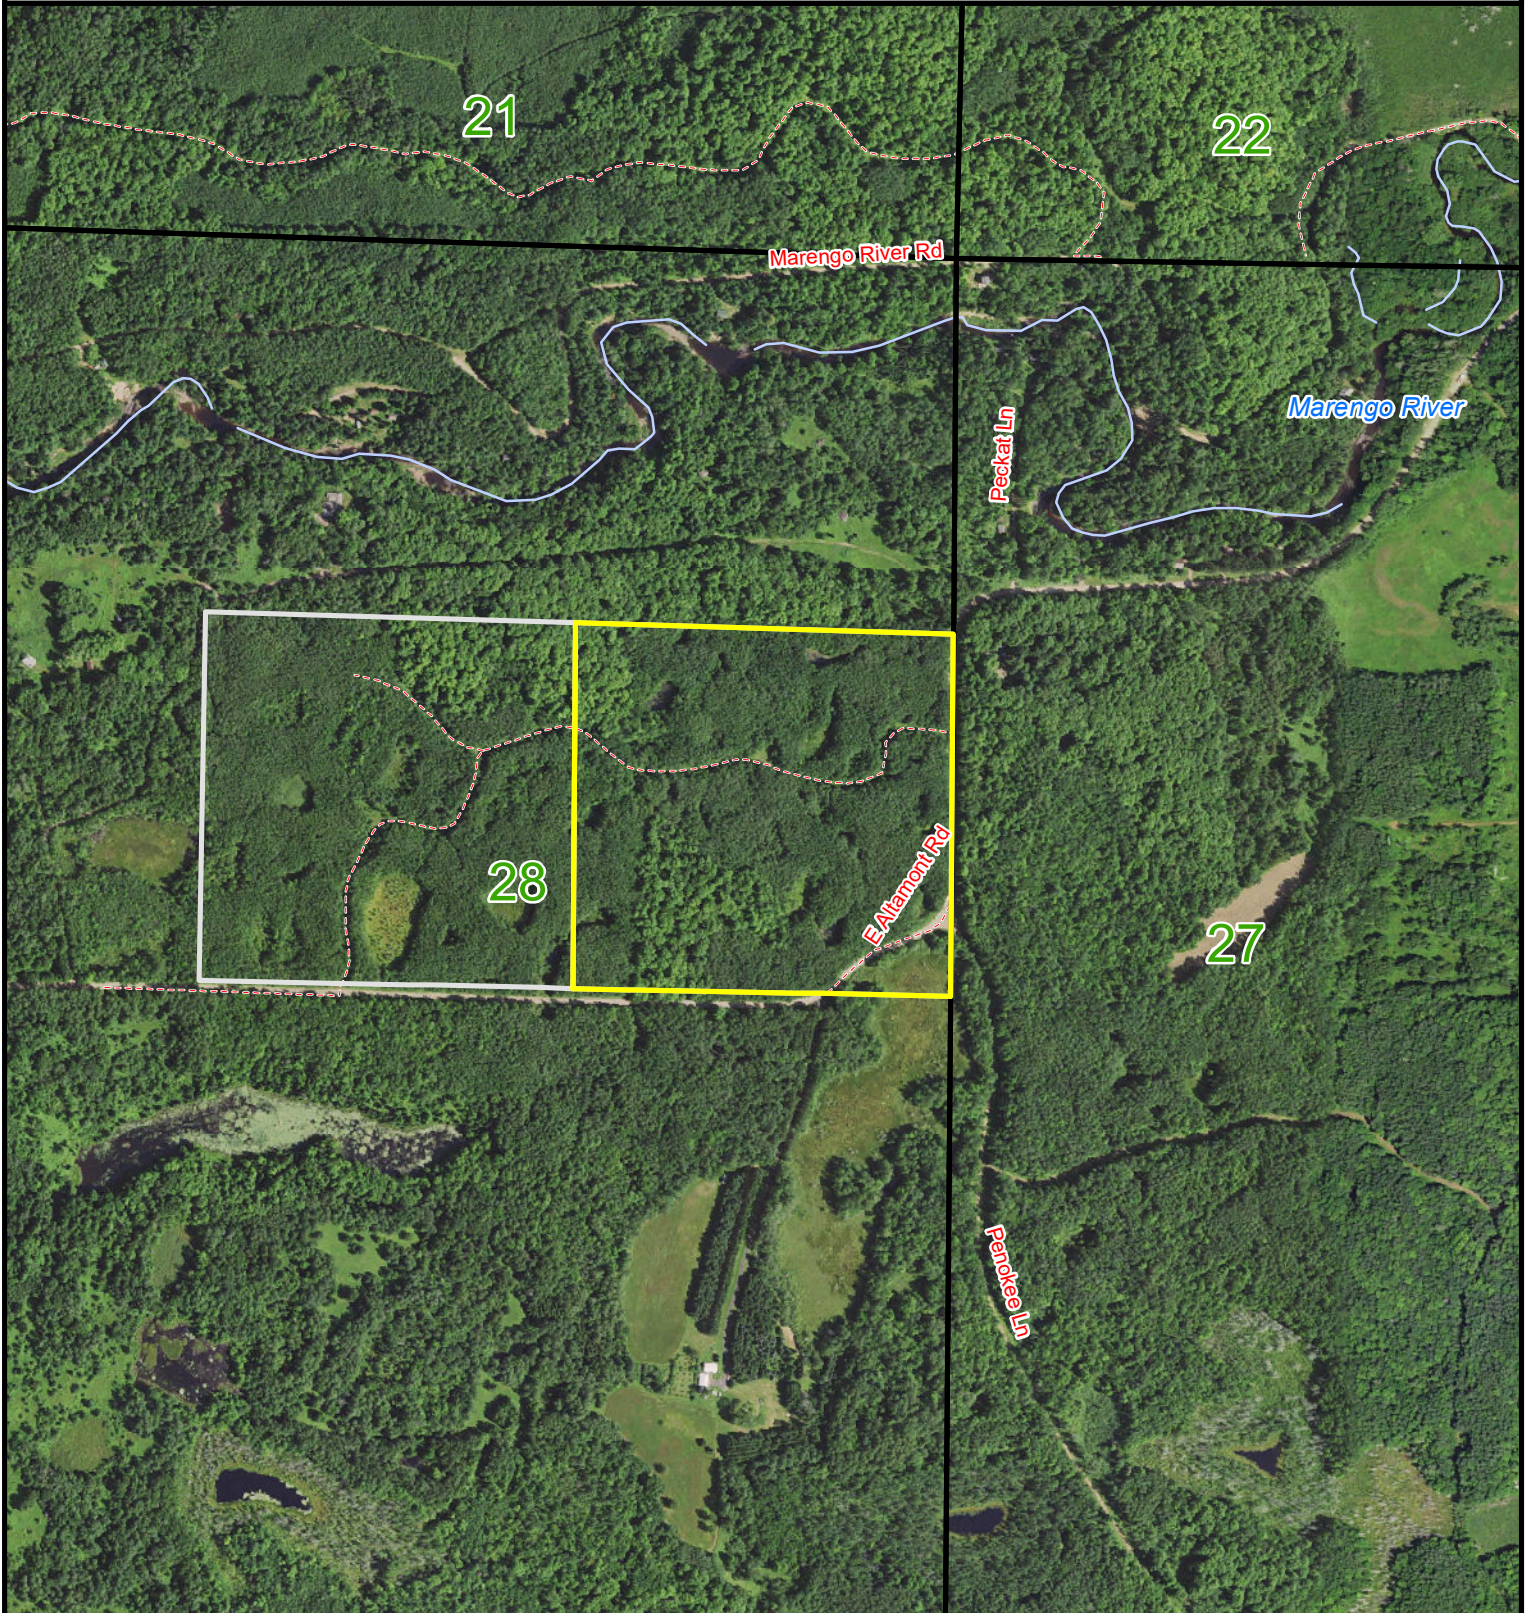

+/- 40 Acres

Sale 8212-5 - Meteor Timber

T45N-R5W-S28
Bayfield County
List Price - $63,000

Tract - 8212

Sale Parcel

Other Available Parcels

February 2018