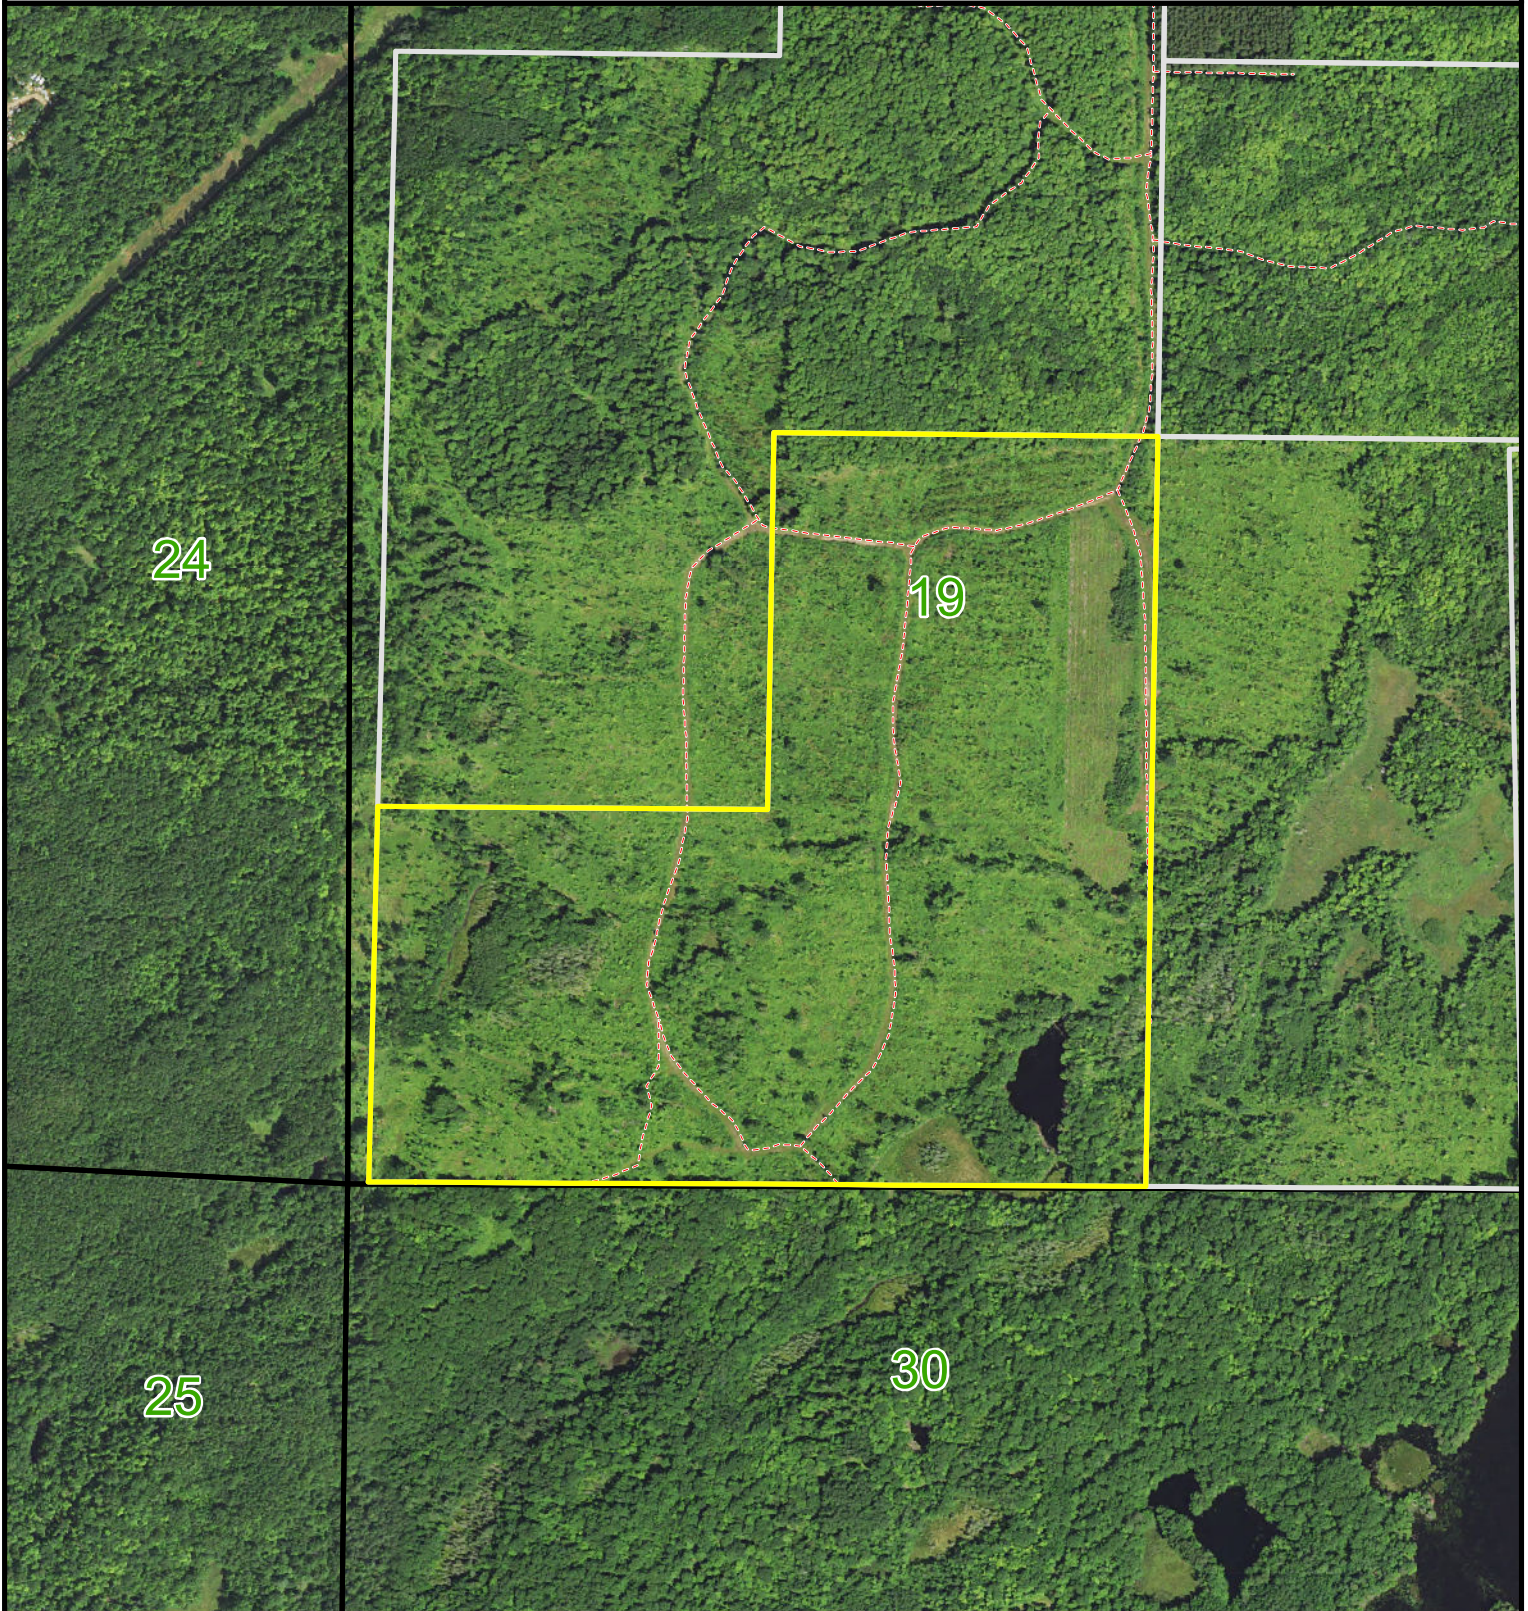

+/- 125.18 Acres

Sale 8211-4 - Meteor Timber

T45N-R5W-S19
Bayfield County
List Price - $162,734

Tract - 8211

Sale Parcel

Other Available Parcels

February 2018