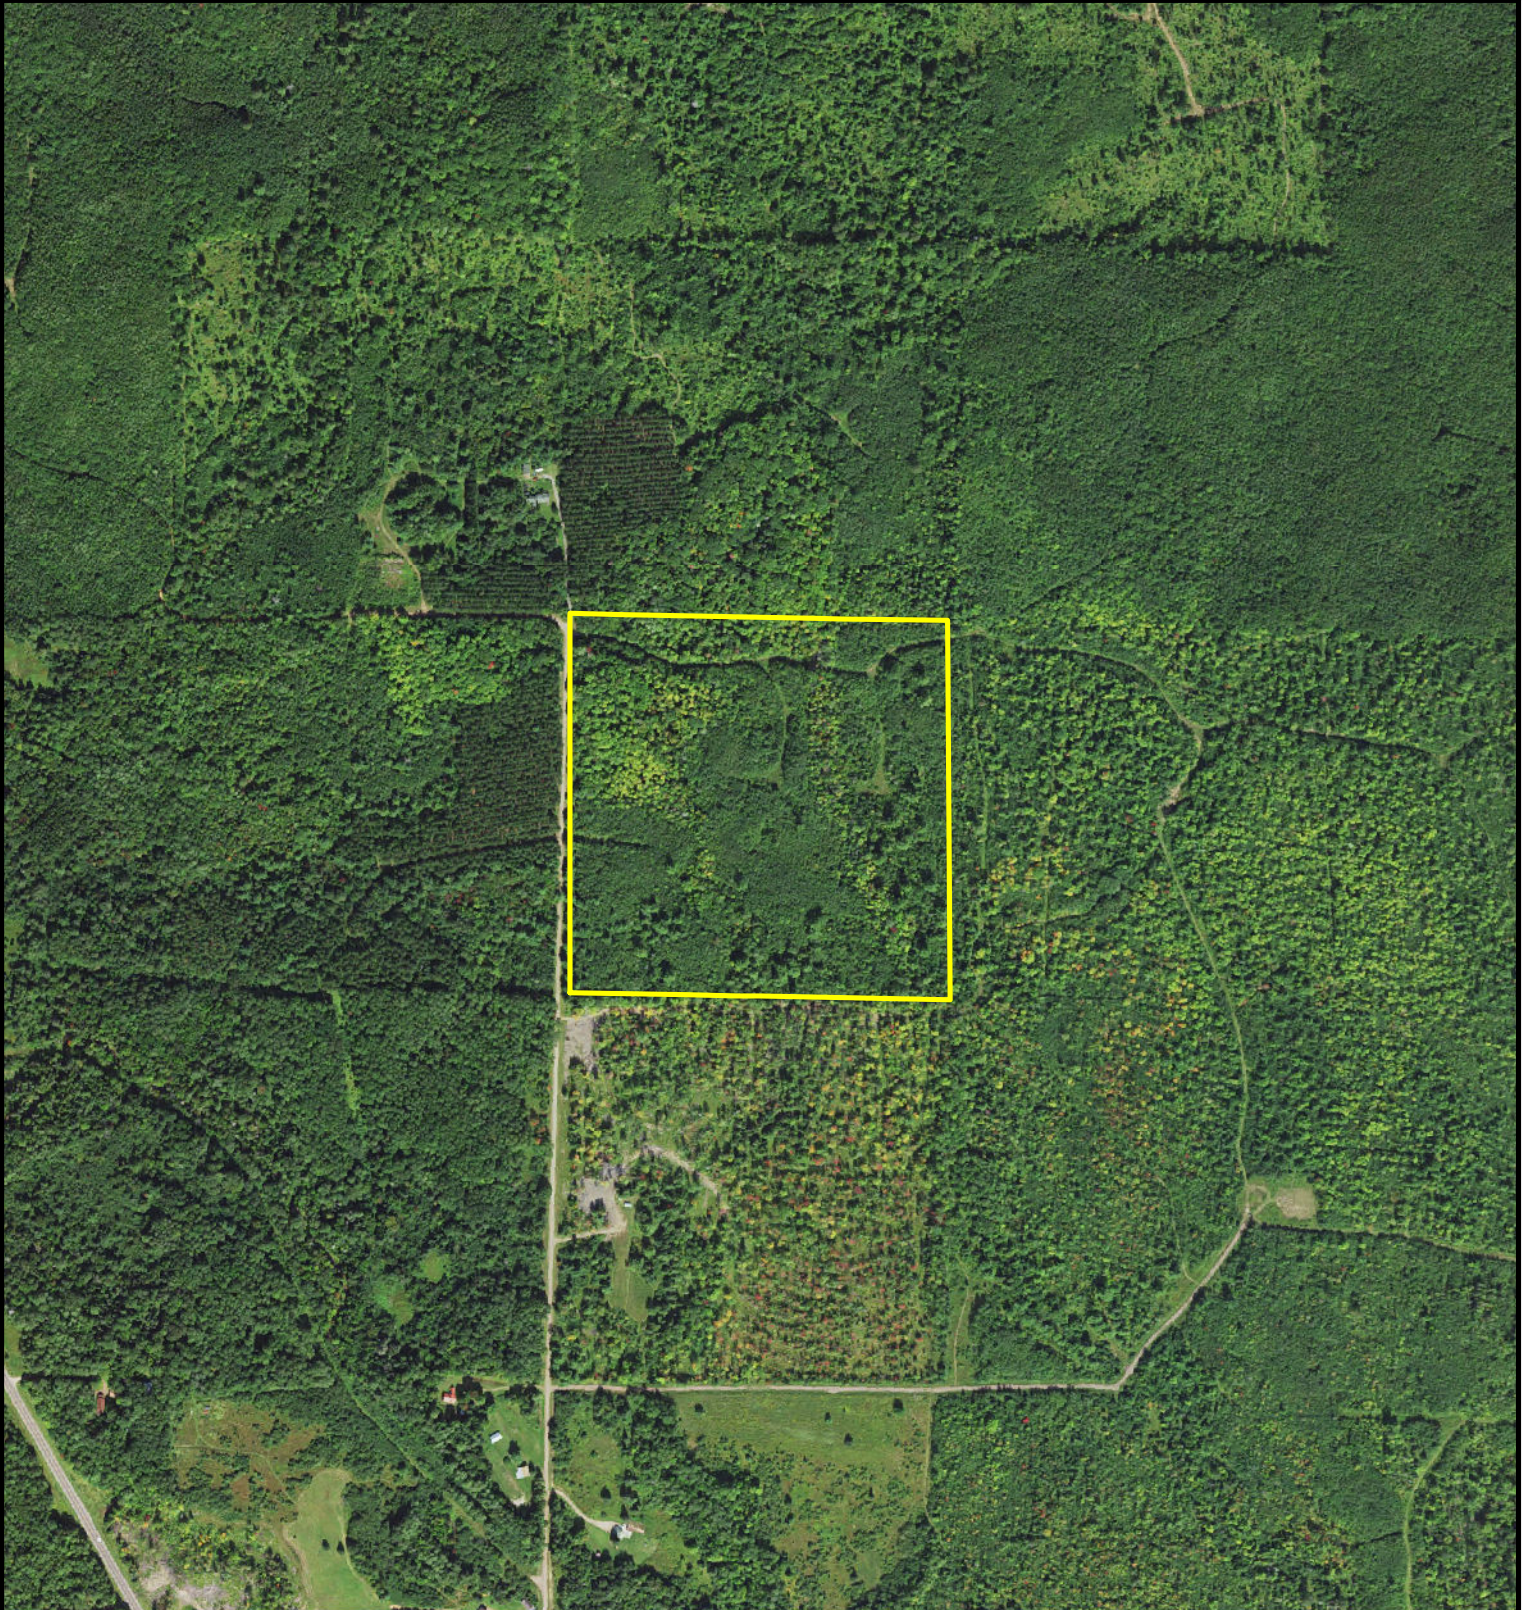

+/- 40 Acres

Tract - 2012

Sale 2012 - Whiskey River

T49N-R5W-S22
Bayfield County
List Price - $65,000.00

Sale Parcel

0 0.075 0.15 Miles

December 2018