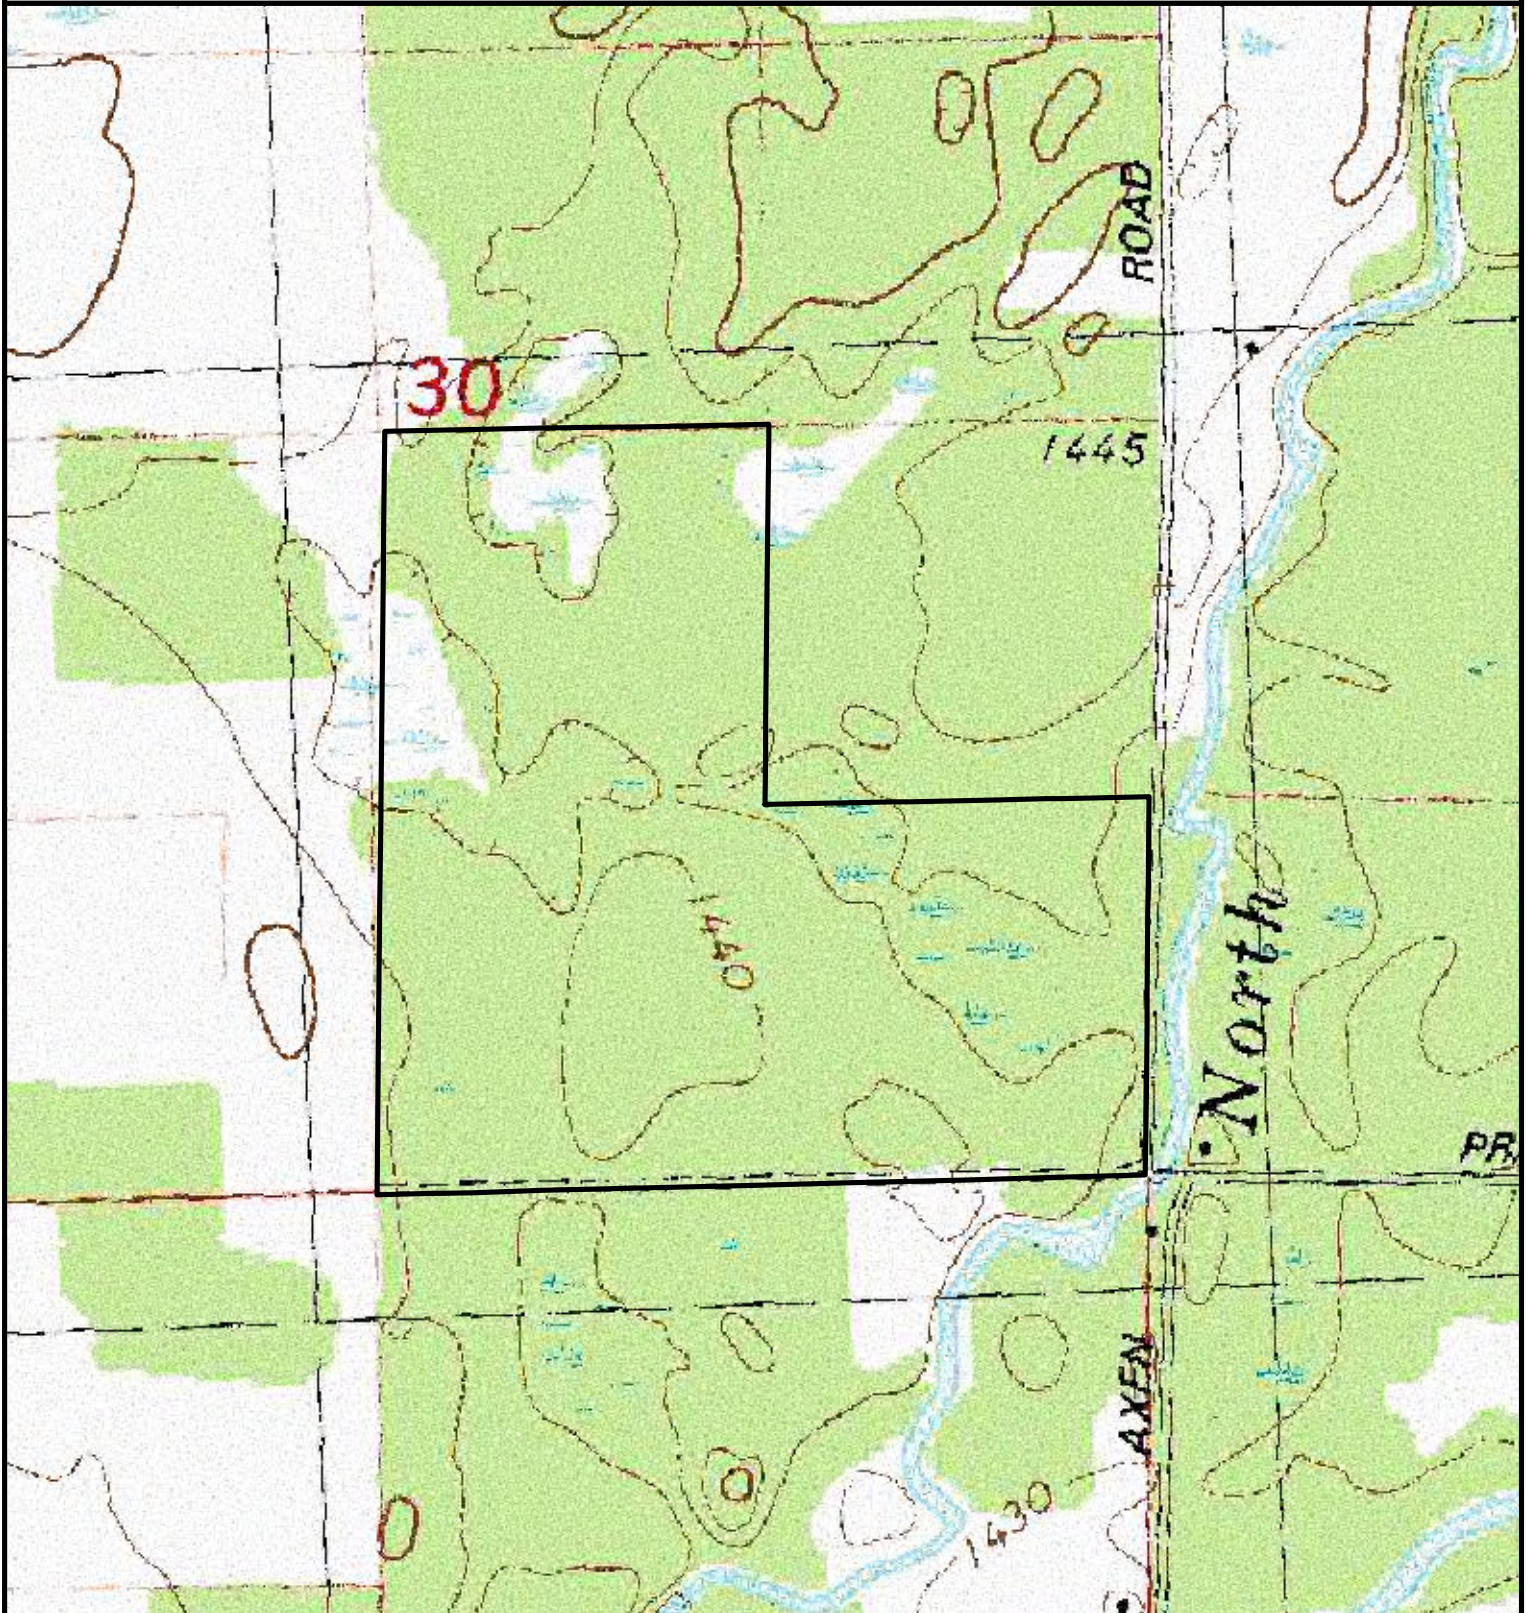

+/- 120 Acres

Tract - 2068

Sale 2068 - Whiskey River

T33N-R8E-S30

Lincoln County

List Price - $225,598.25

Sale Parcel

October 2017