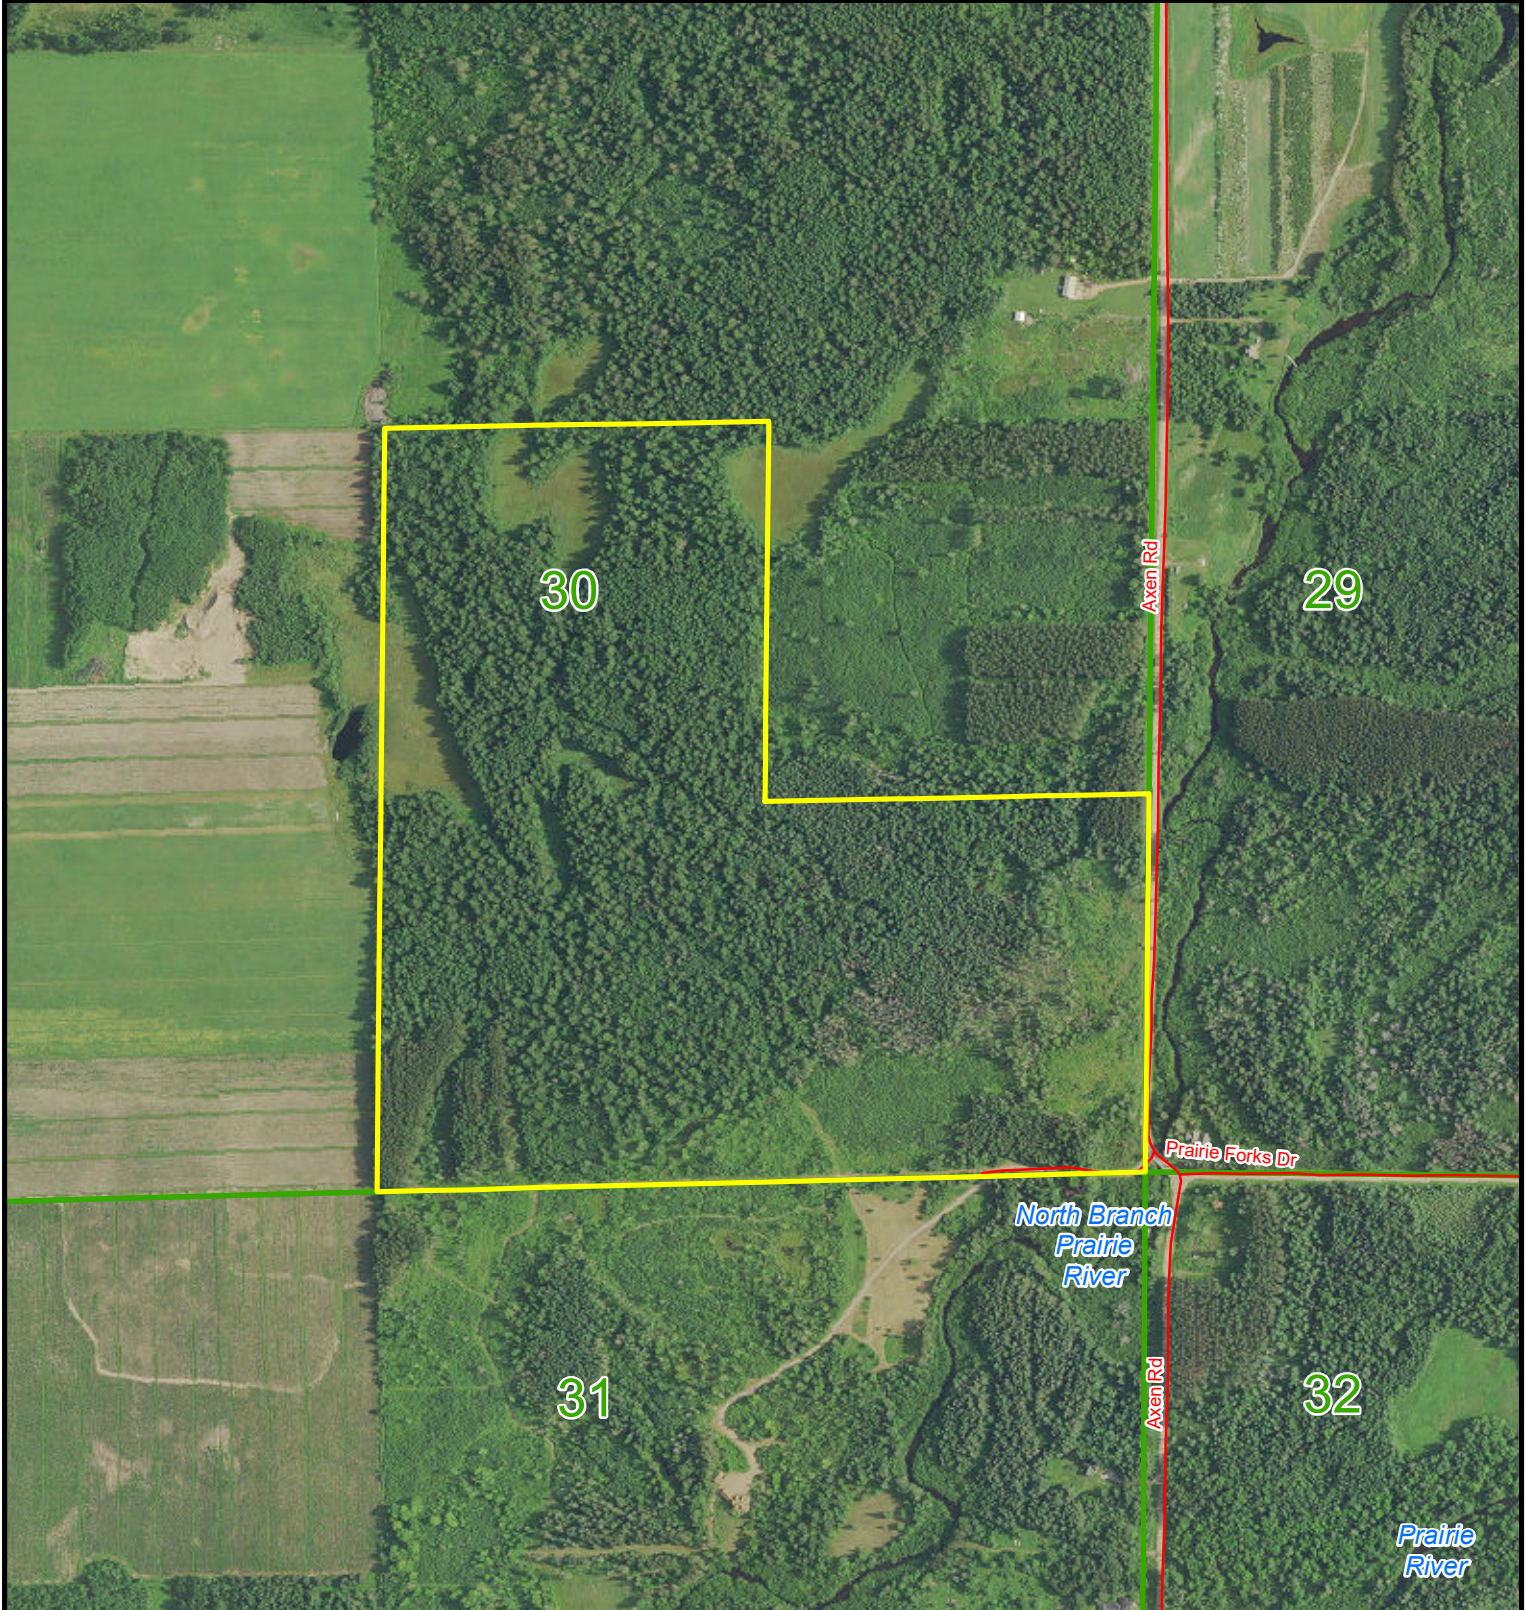

+/- 120 Acres

Tract - 2068

Sale 2068 - Whiskey River

T33N-R8E-S30
Lincoln County
List Price - $225,598.25

Sale Parcel

0 0.075 0.15 Miles

October 2017