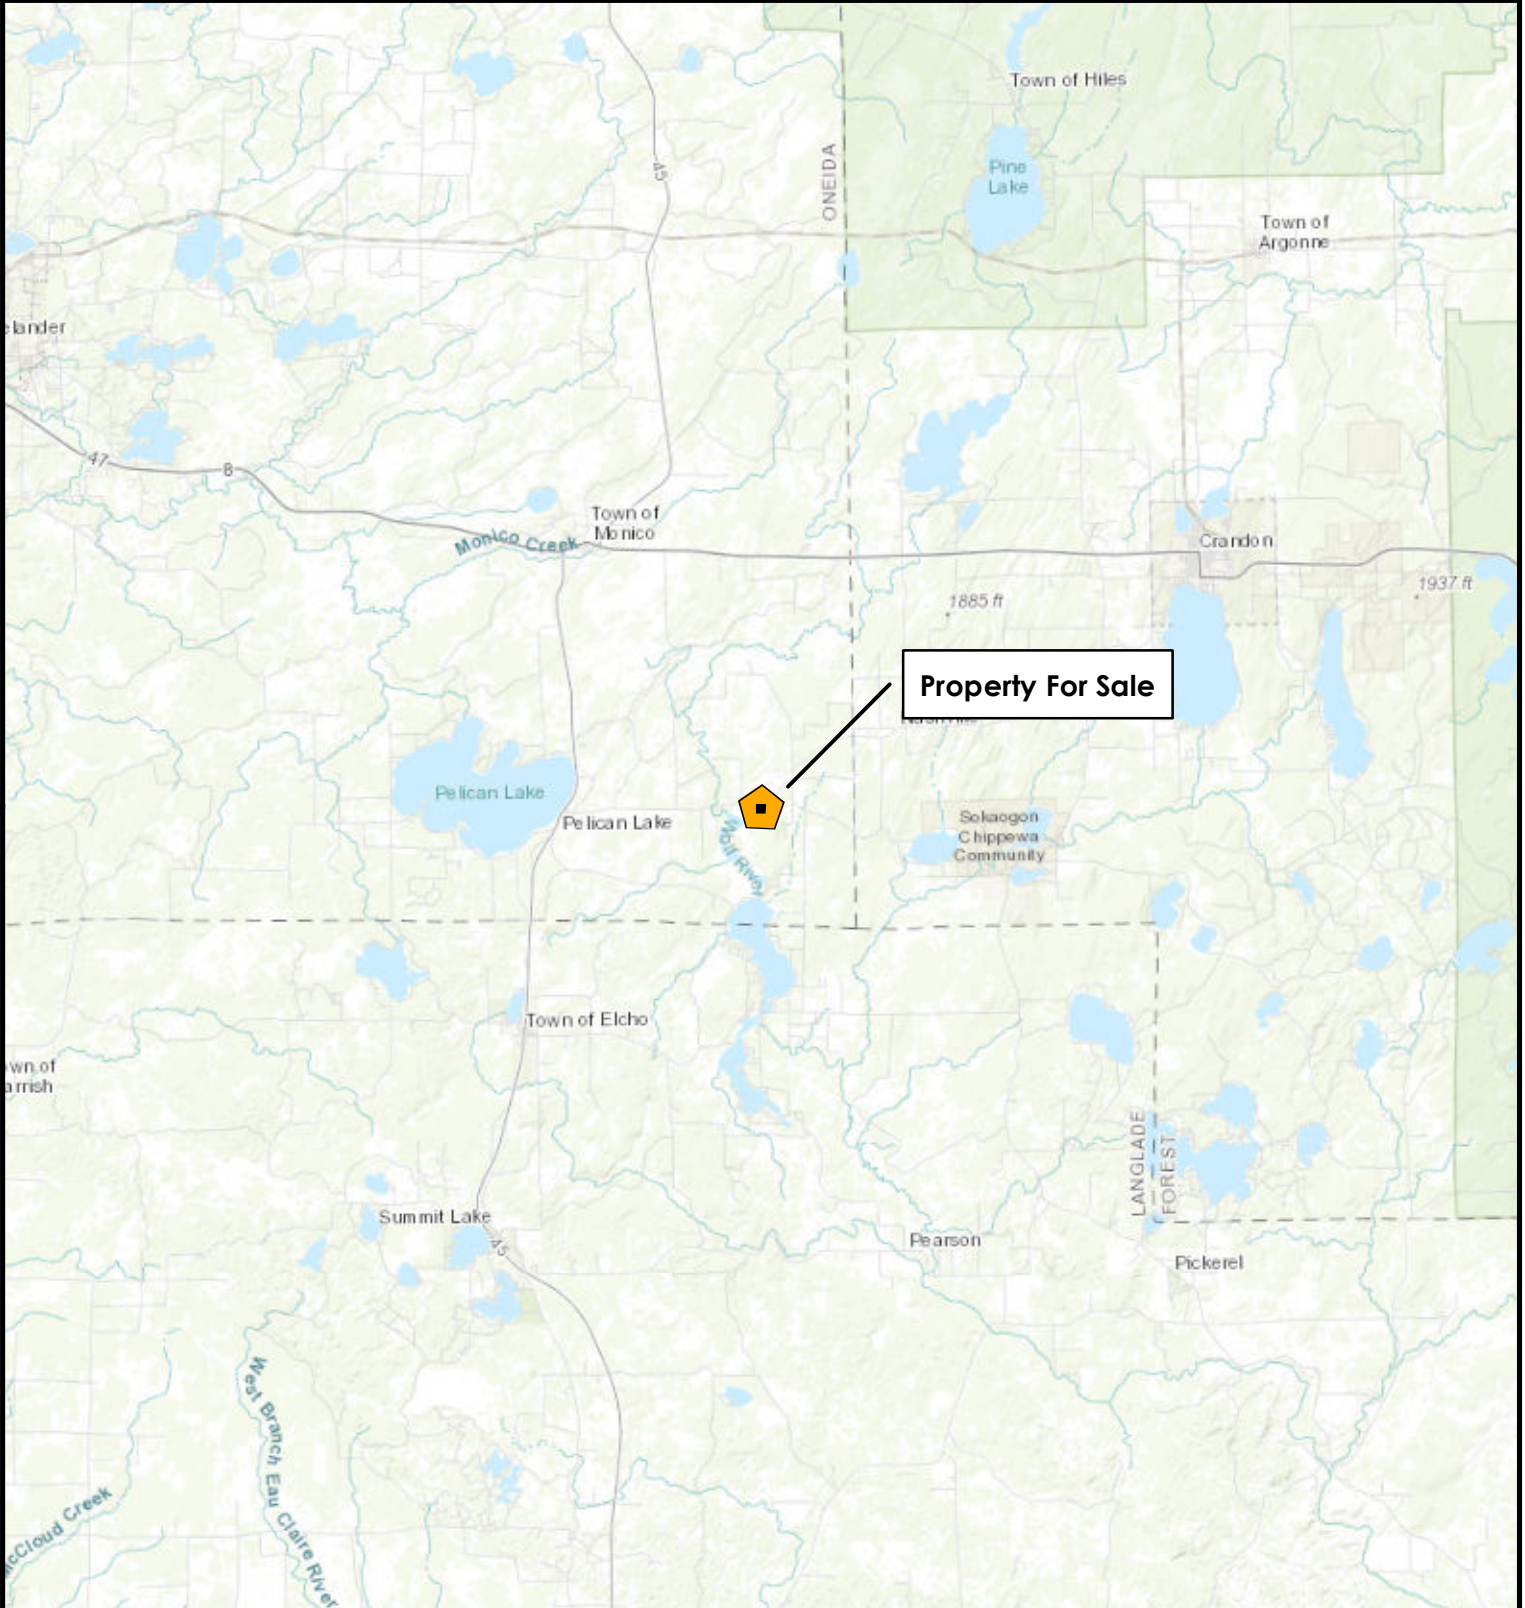

+/- 20.14 Acres

Sale 2065 - Whiskey River

T35N-R11E-S23

Oneida County

List Price - $44,197.92

Tract - 2065

October 2017