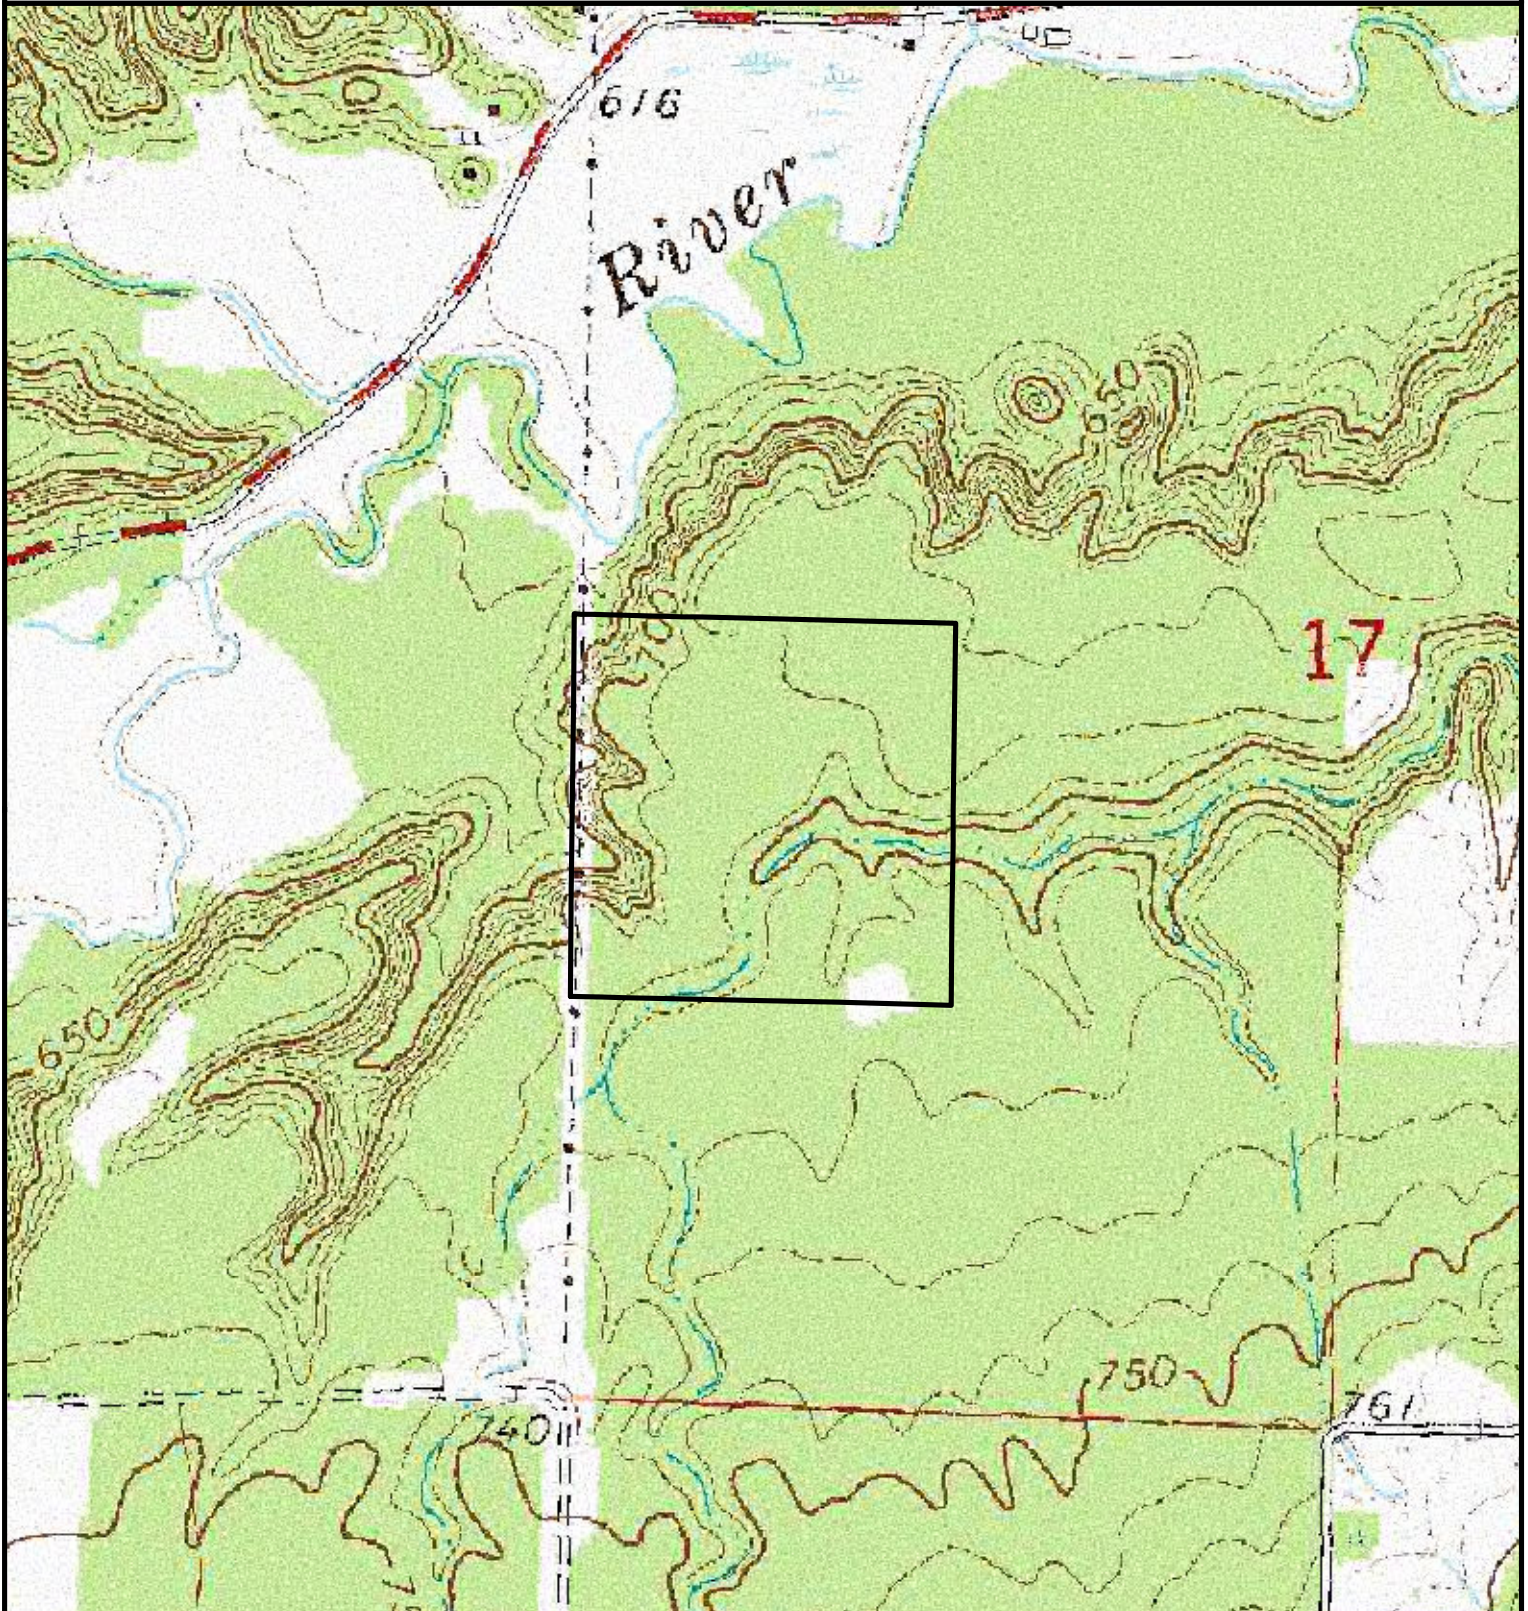

+/- 40 Acres

Tract - 2013

Sale 2013 - Whiskey River

T49N-R7W-S17
Bayfield County
List Price - $51,346.79

Sale Parcel

0 0.075 0.15 Miles

October 2017