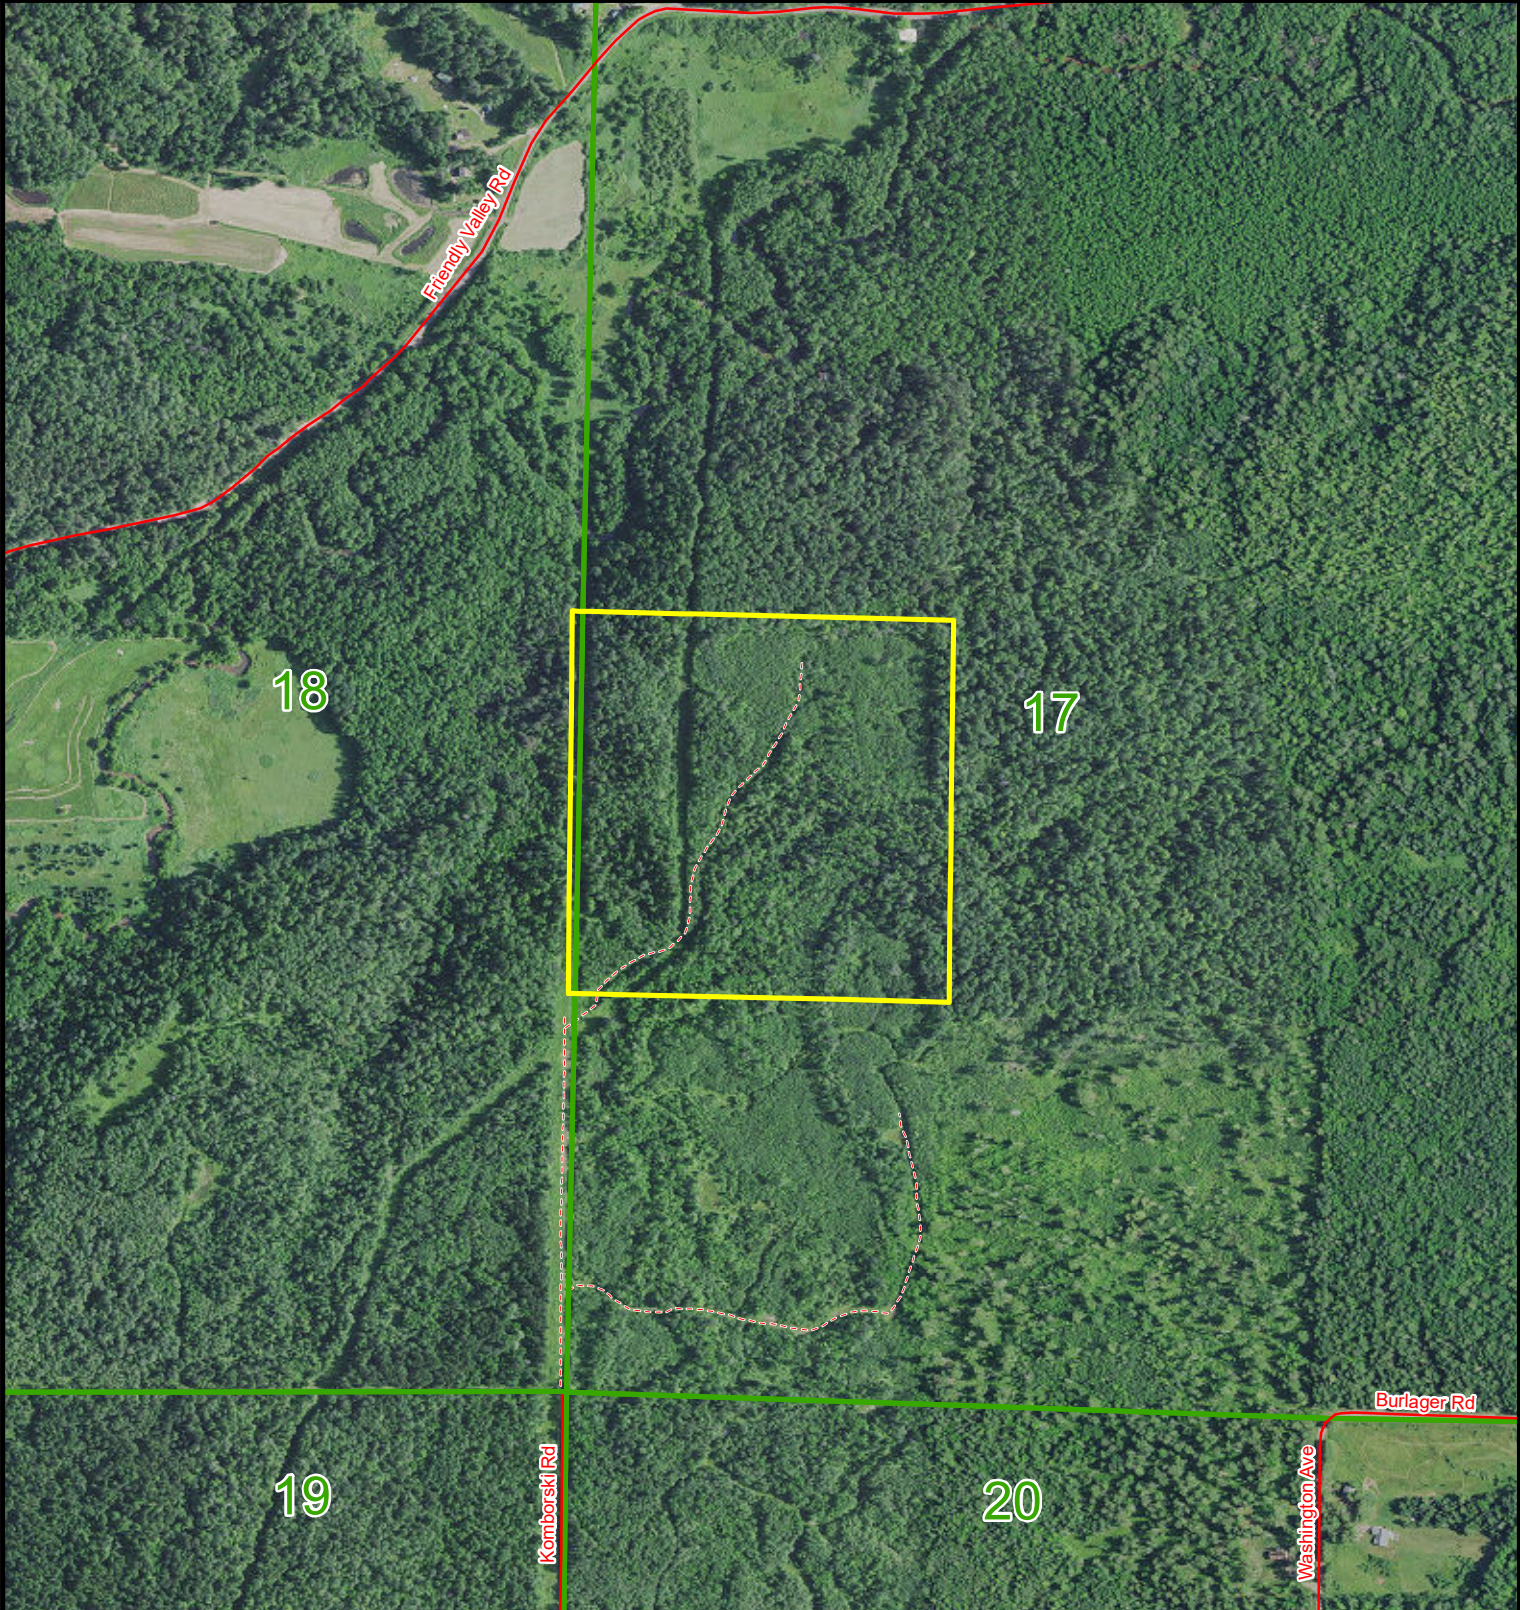

+/- 40 Acres

Tract - 2013

Sale 2013 - Whiskey River

T49N-R7W-S17
Bayfield County
List Price - $51,346.79

Sale Parcel

0 0.075 0.15 Miles

October 2017