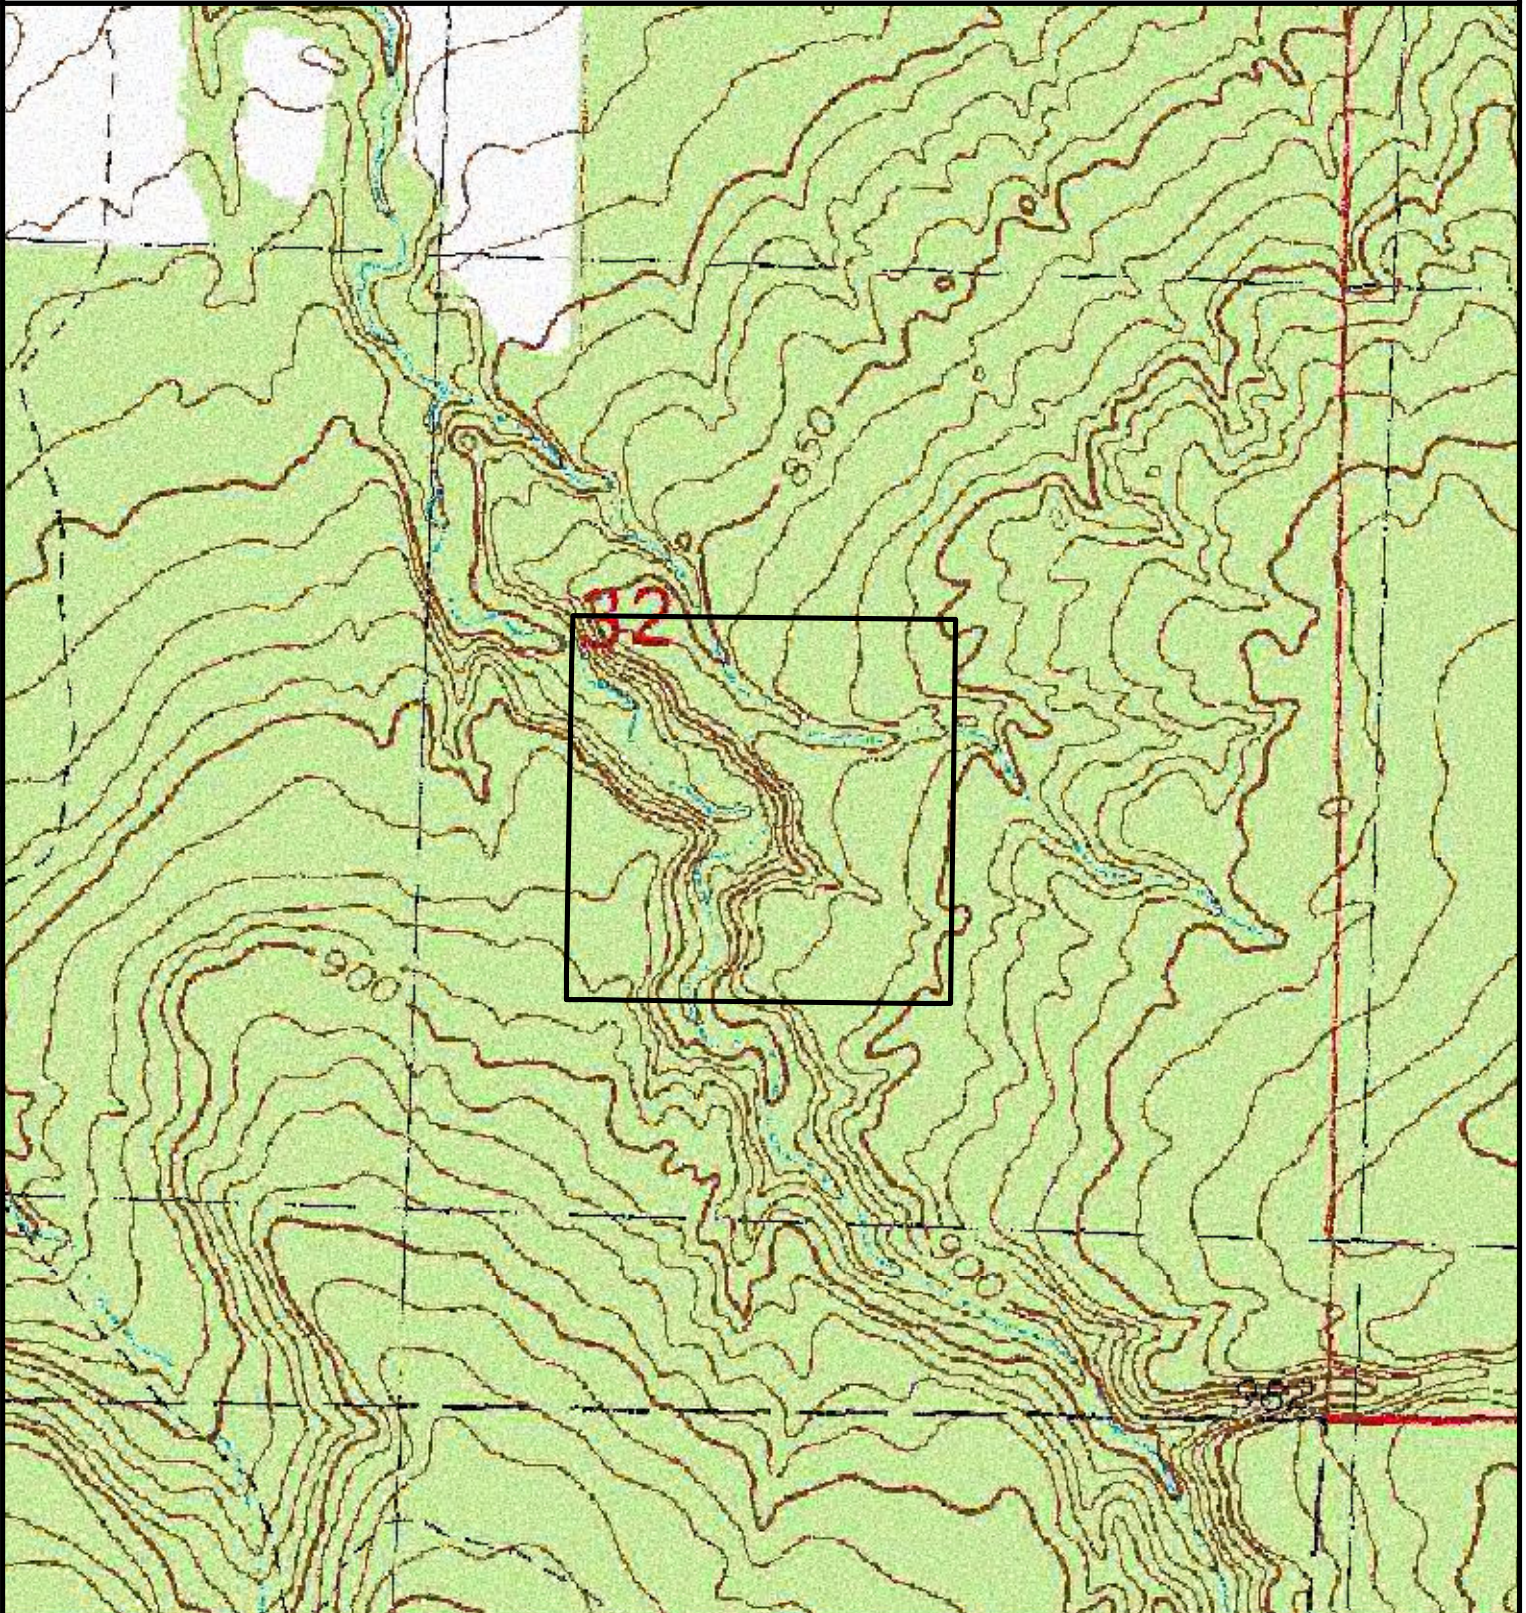

+/- 40 Acres

Tract - 2007

Sale 2007 - Whiskey River

T50N-R7W-S32
Bayfield County
List Price - $61,990.91

Sale Parcel

0 0.075 0.15 Miles

October 2017