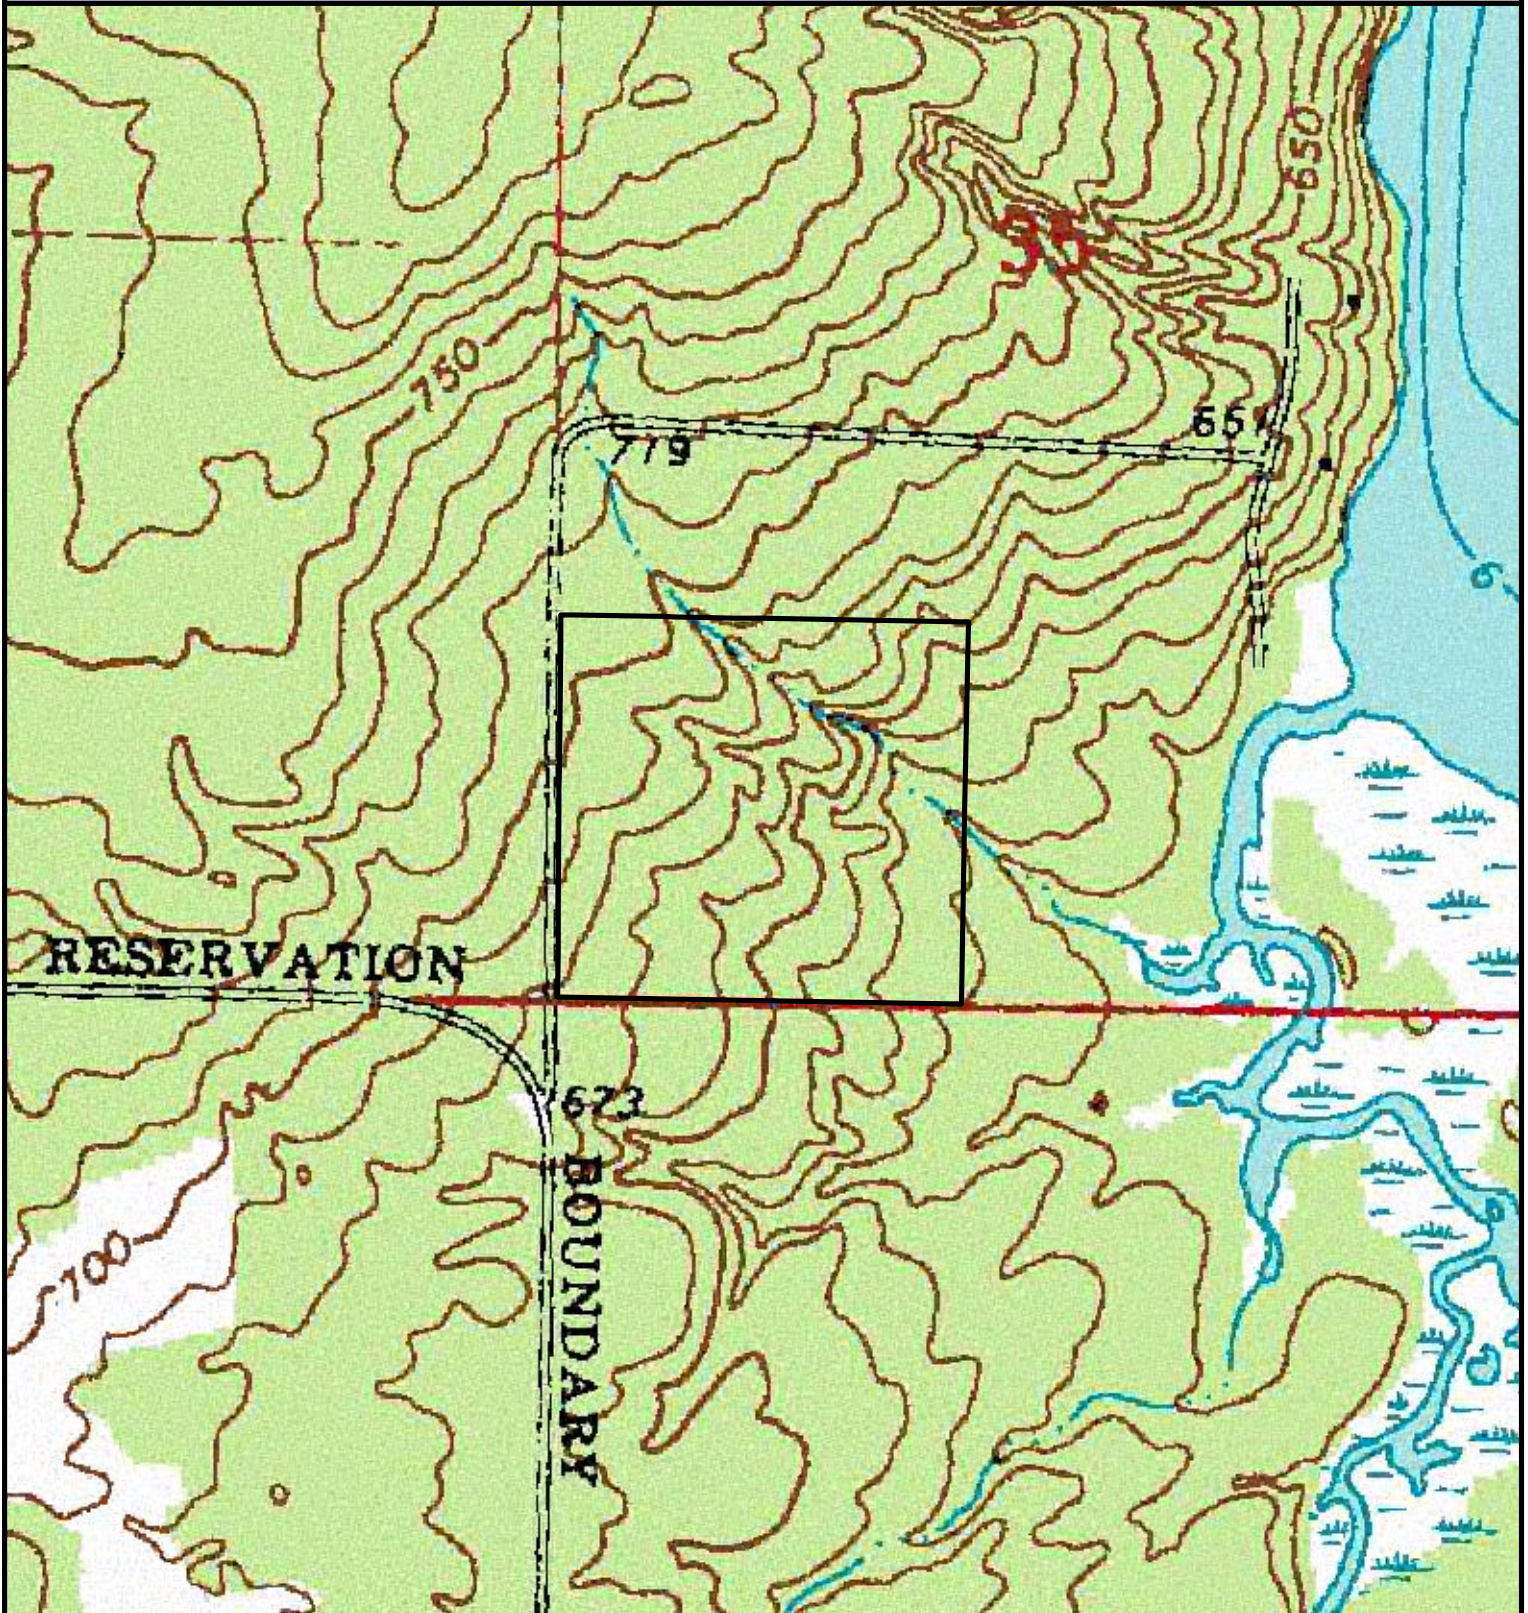

+/- 40 Acres

Tract - 2001

Sale 2001 - Whiskey River

T52N-R4W-S35
Bayfield County
List Price - $54,682.20

Sale Parcel

October 2017