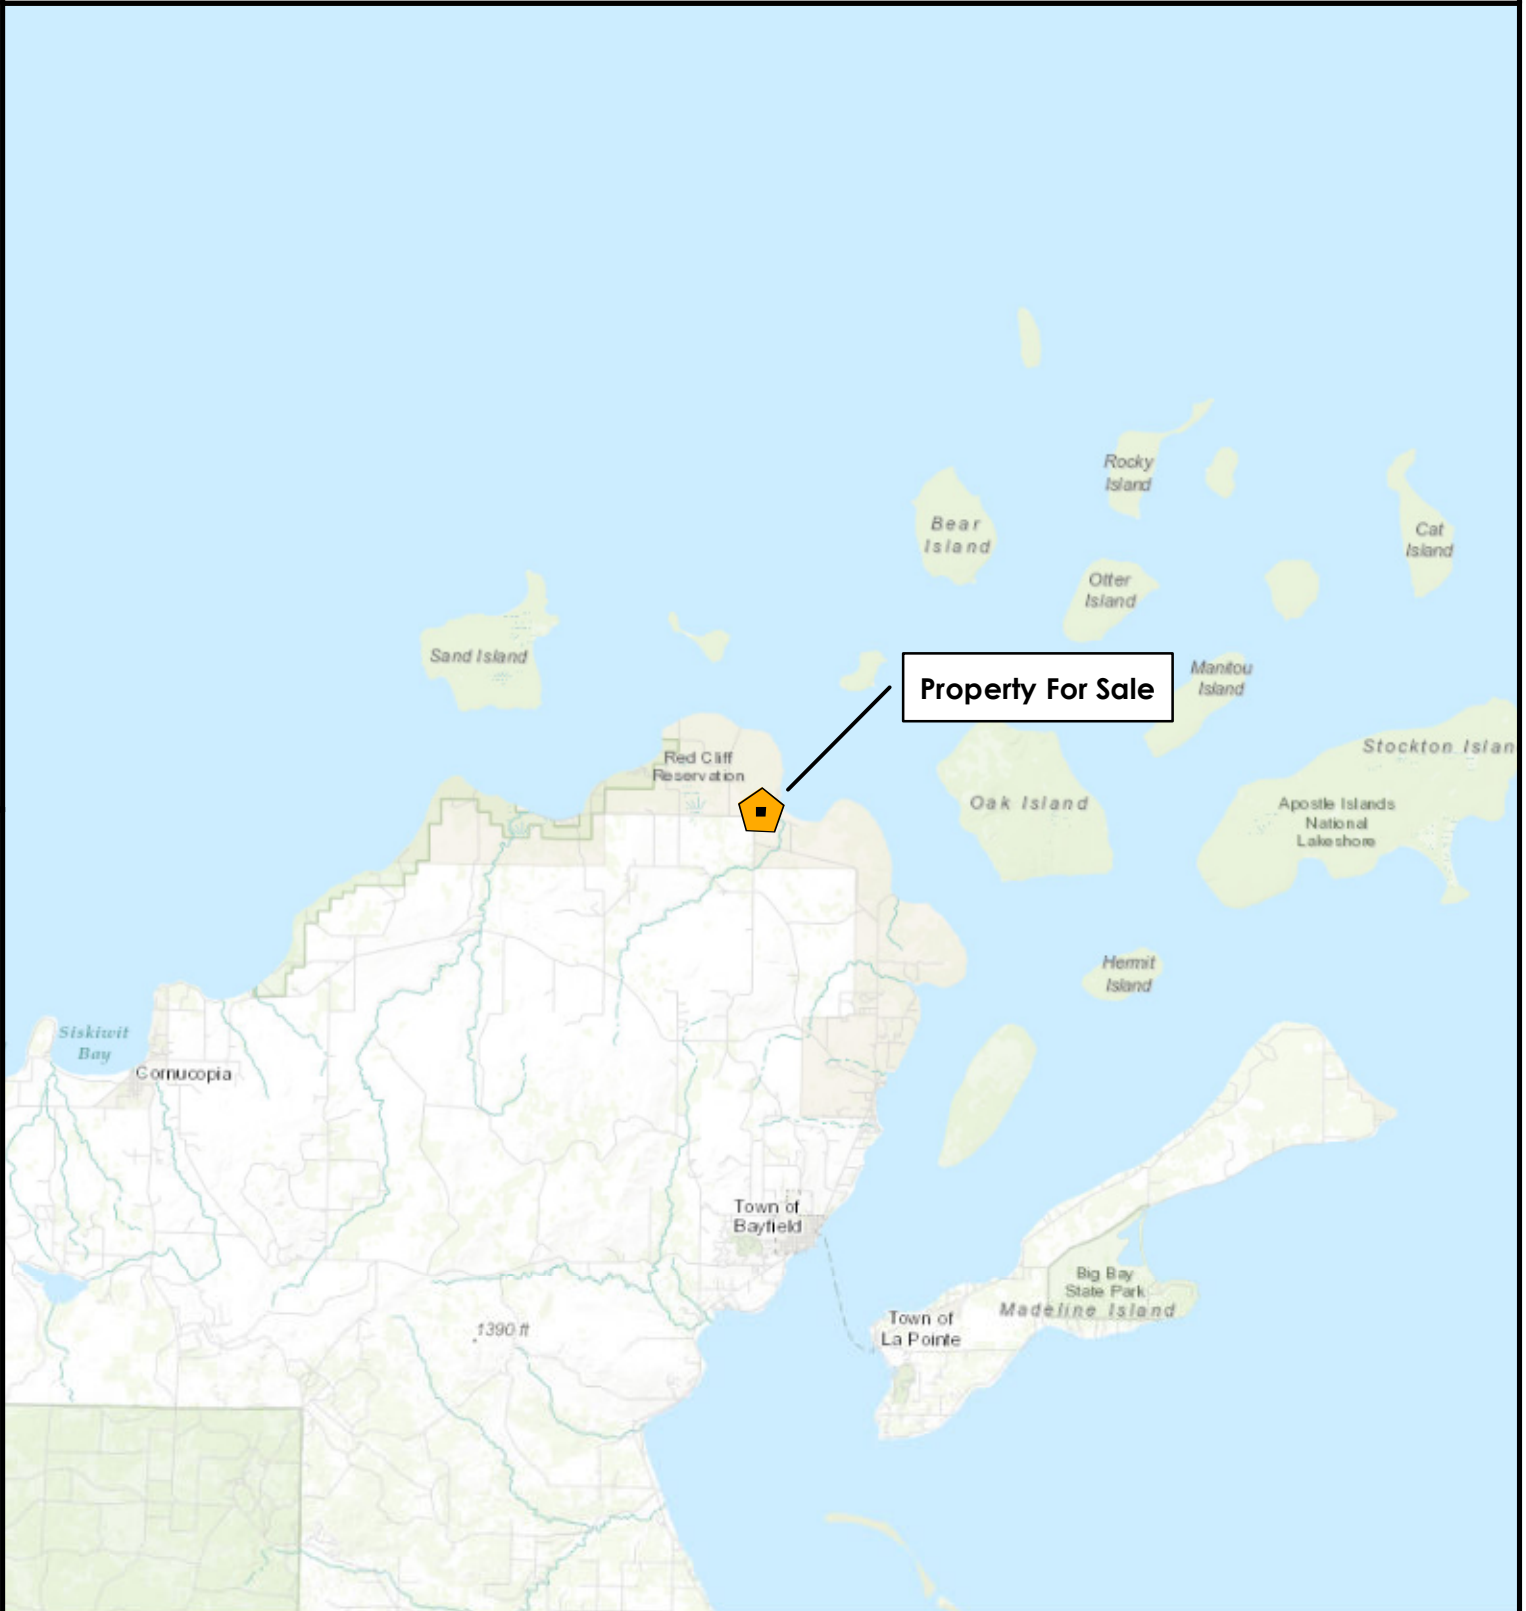

+/- 40 Acres

Tract - 2001

Sale 2001 - Whiskey River

T52N-R4W-S35
Bayfield County
List Price - $54,682.20

October 2017