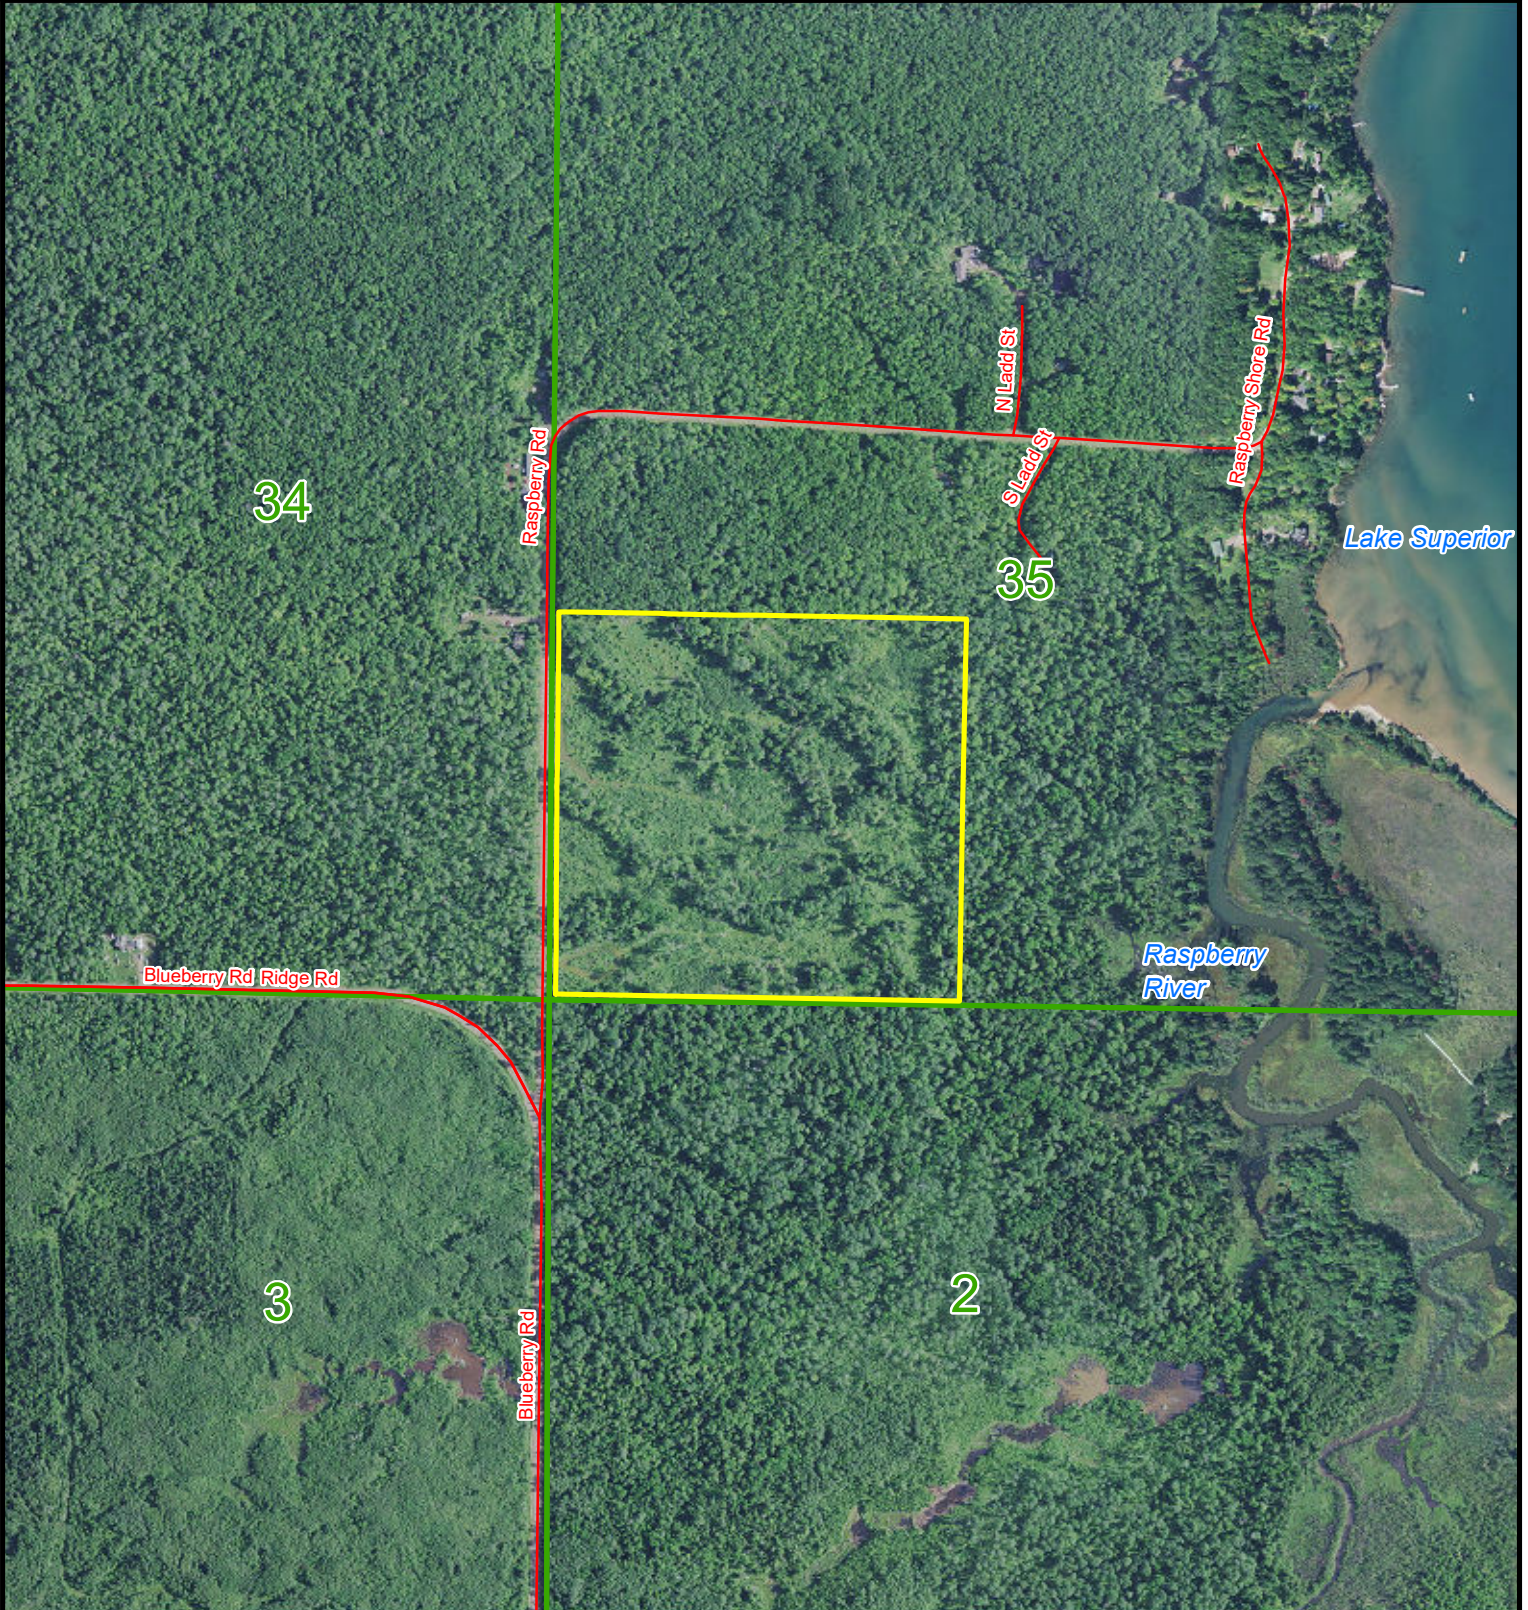

+/- 40 Acres

Tract - 2001

Sale 2001 - Whiskey River

T52N-R4W-S35
Bayfield County
List Price - $54,682.20

Sale Parcel

October 2017