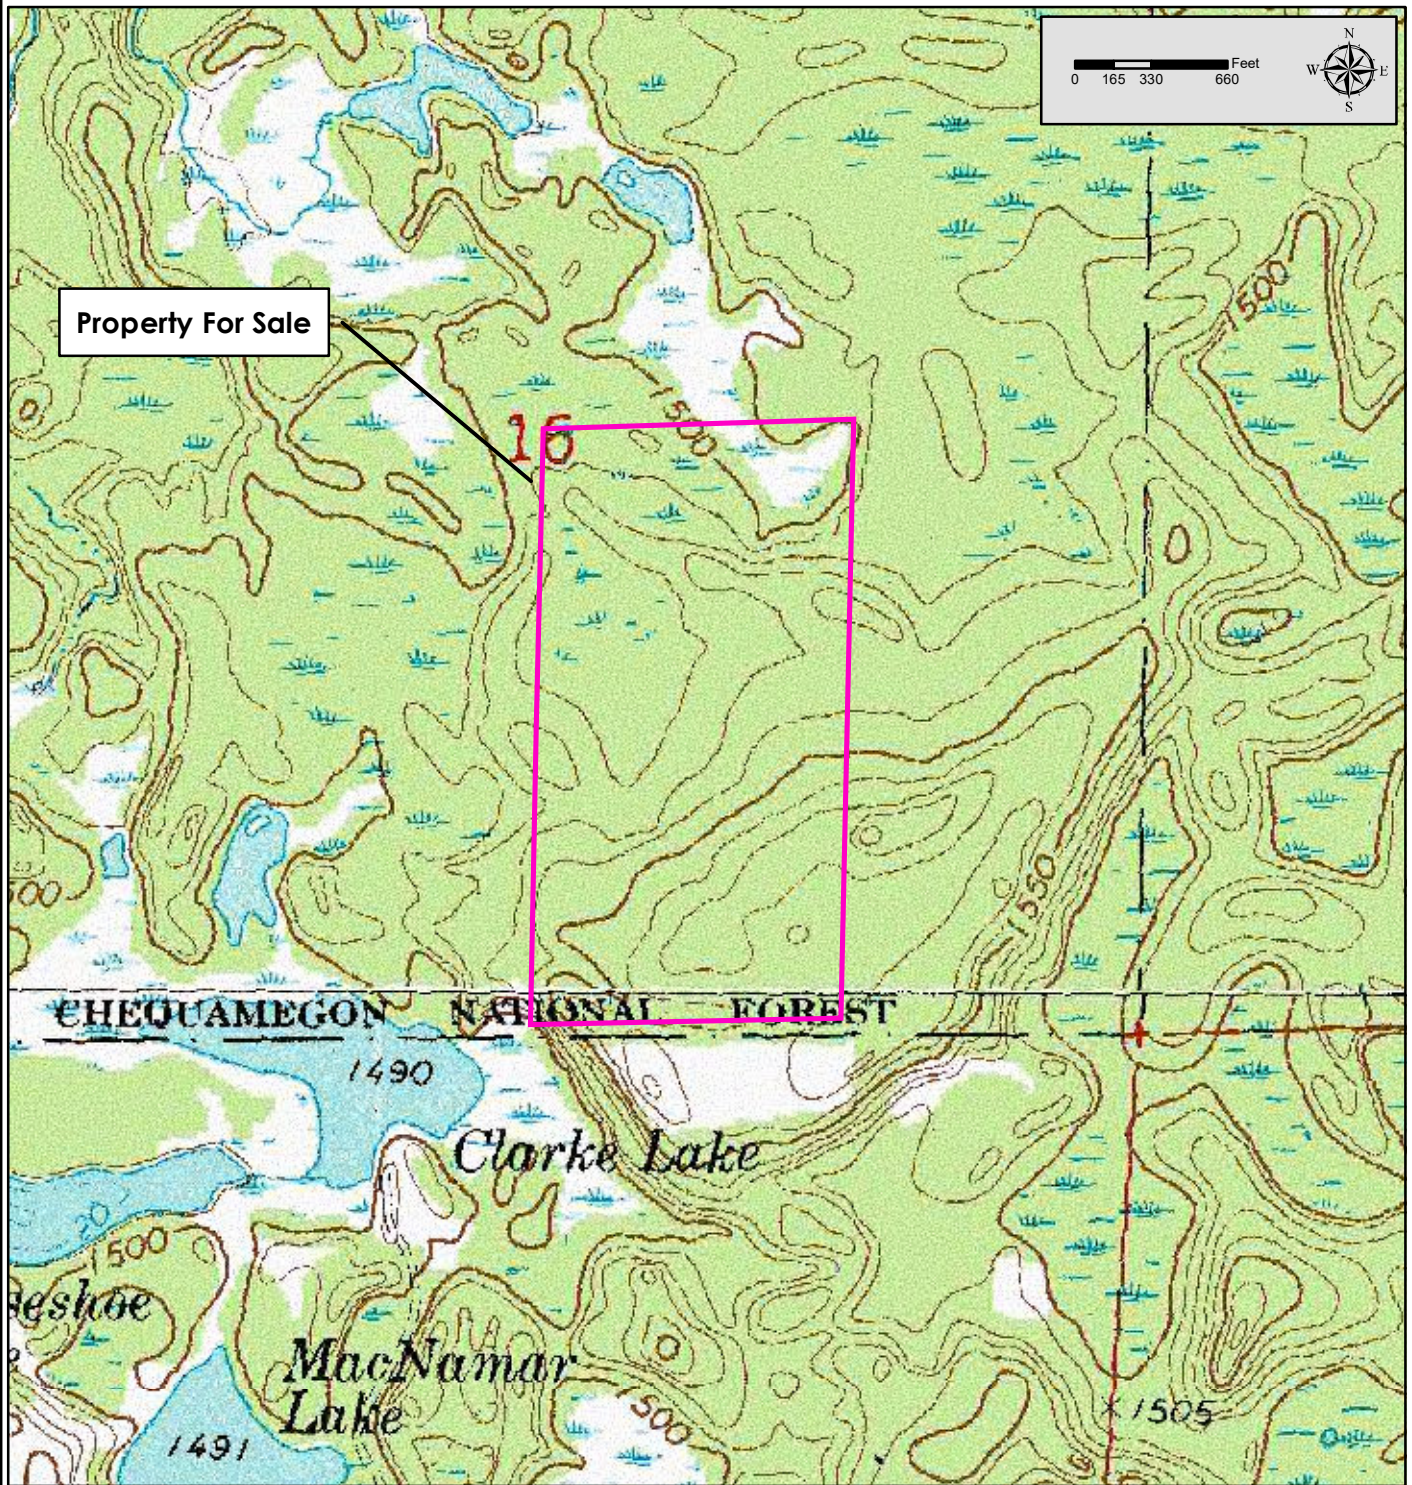

Property for Sale
Part of Sec. 16, T32N-R1E
Taylor Co., Wisconsin

USGS Topographic Map

June 2017

Map Disclaimer:
This map is intended to provide a visual representation of property and geographic features. It is not a legal survey but a depiction of the property based on reasonably available information suitable for the intended purposes. This map shows the approximate relative location of property boundaries but was not prepared by a professional land surveyor. The use of this map is limited to applications consistent with the intent and accuracy of the map and source data. It may not be sufficient or appropriate for legal, engineering, or surveying purposes. No guarantees or warranties are expressed. This map is not a survey of the actual boundary of any property this map depicts.