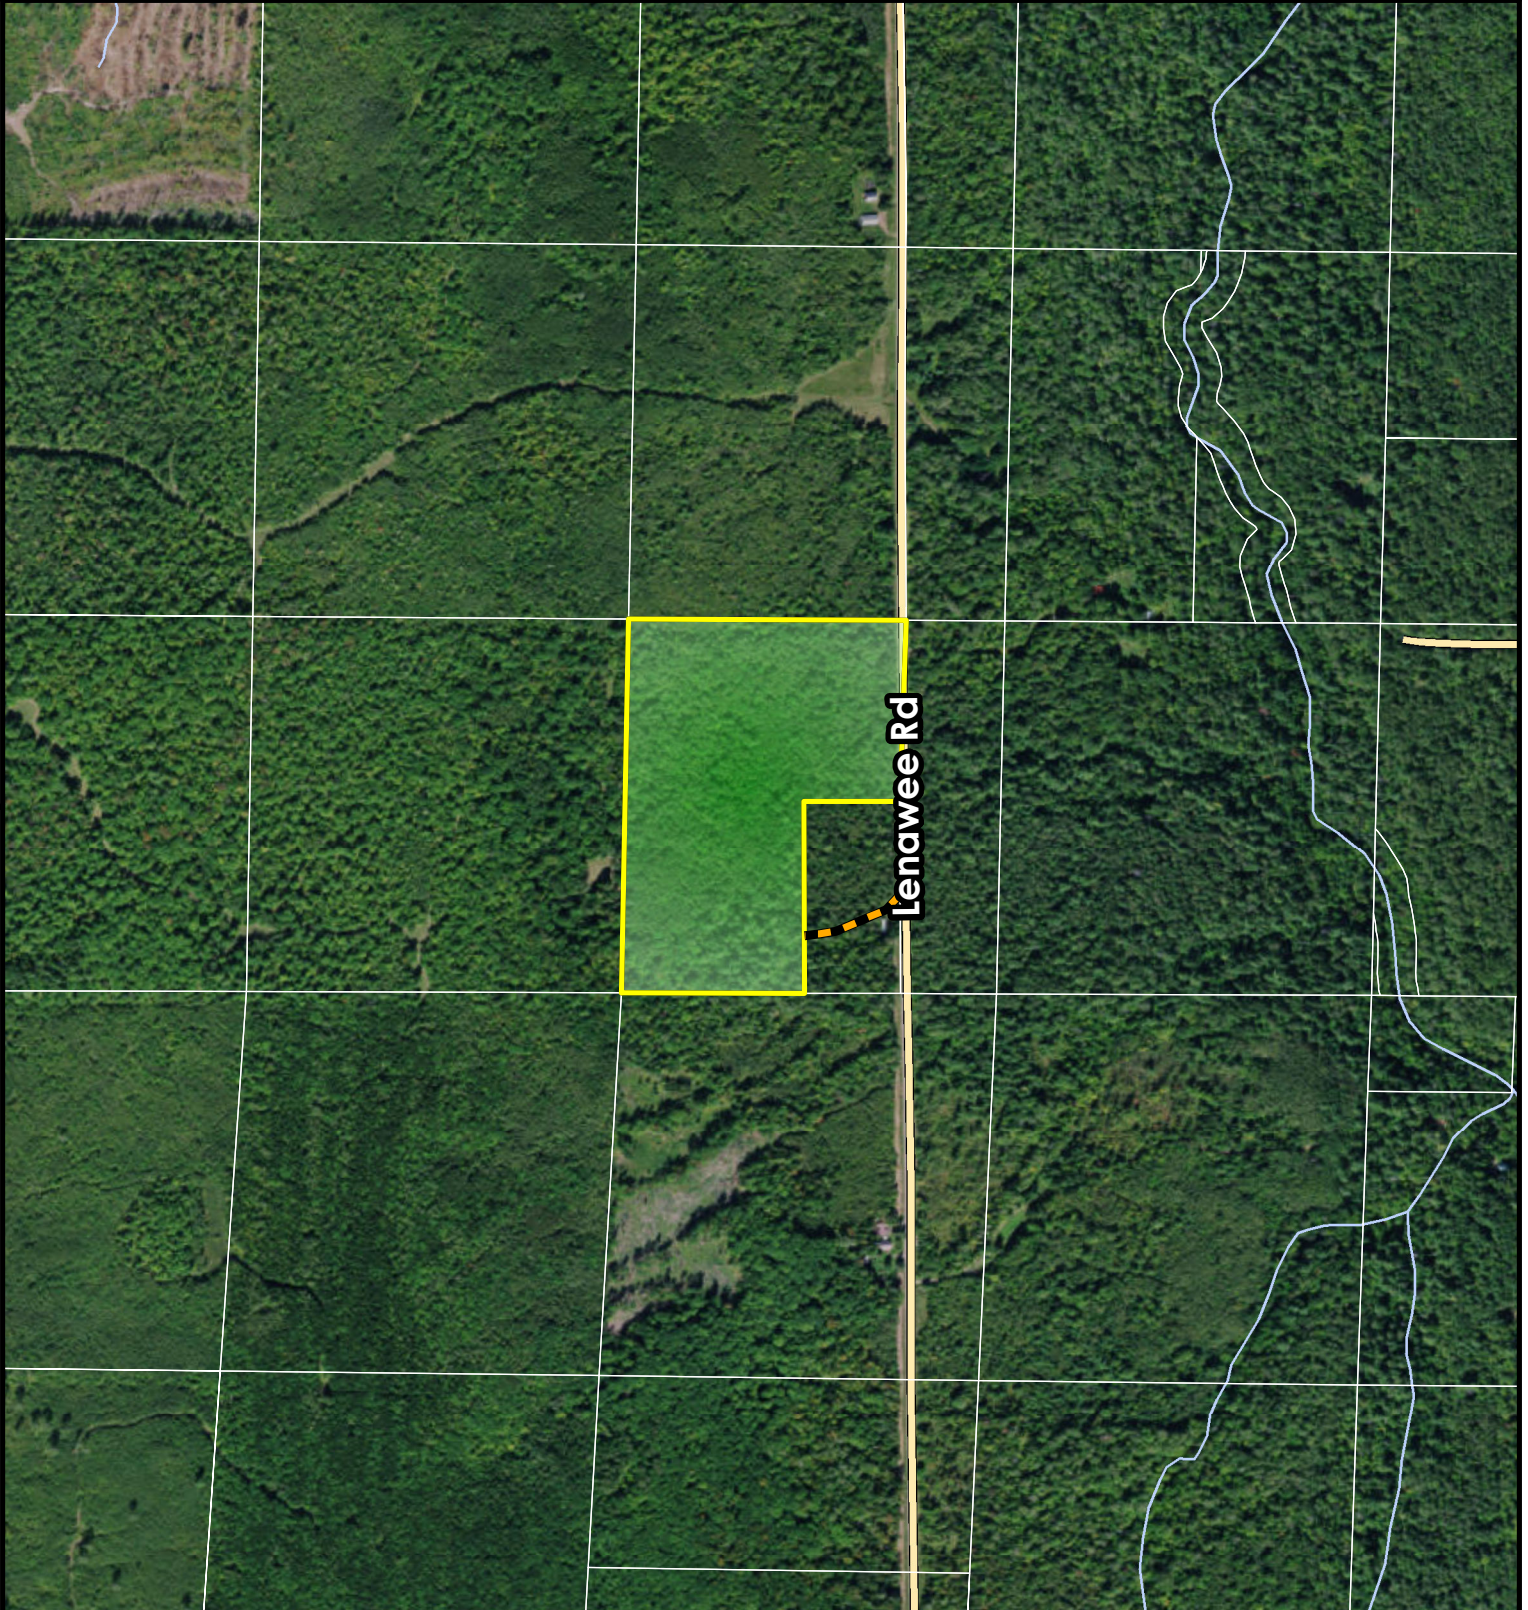

23.01 Acres

Isaksson Sale 4

Bayfield County, Wisconsin
List Price - $31,050

T50N-R7W-S33

Legend

- Sale Parcel
- Other Available Parcels
- Deeded Access

August, 2017