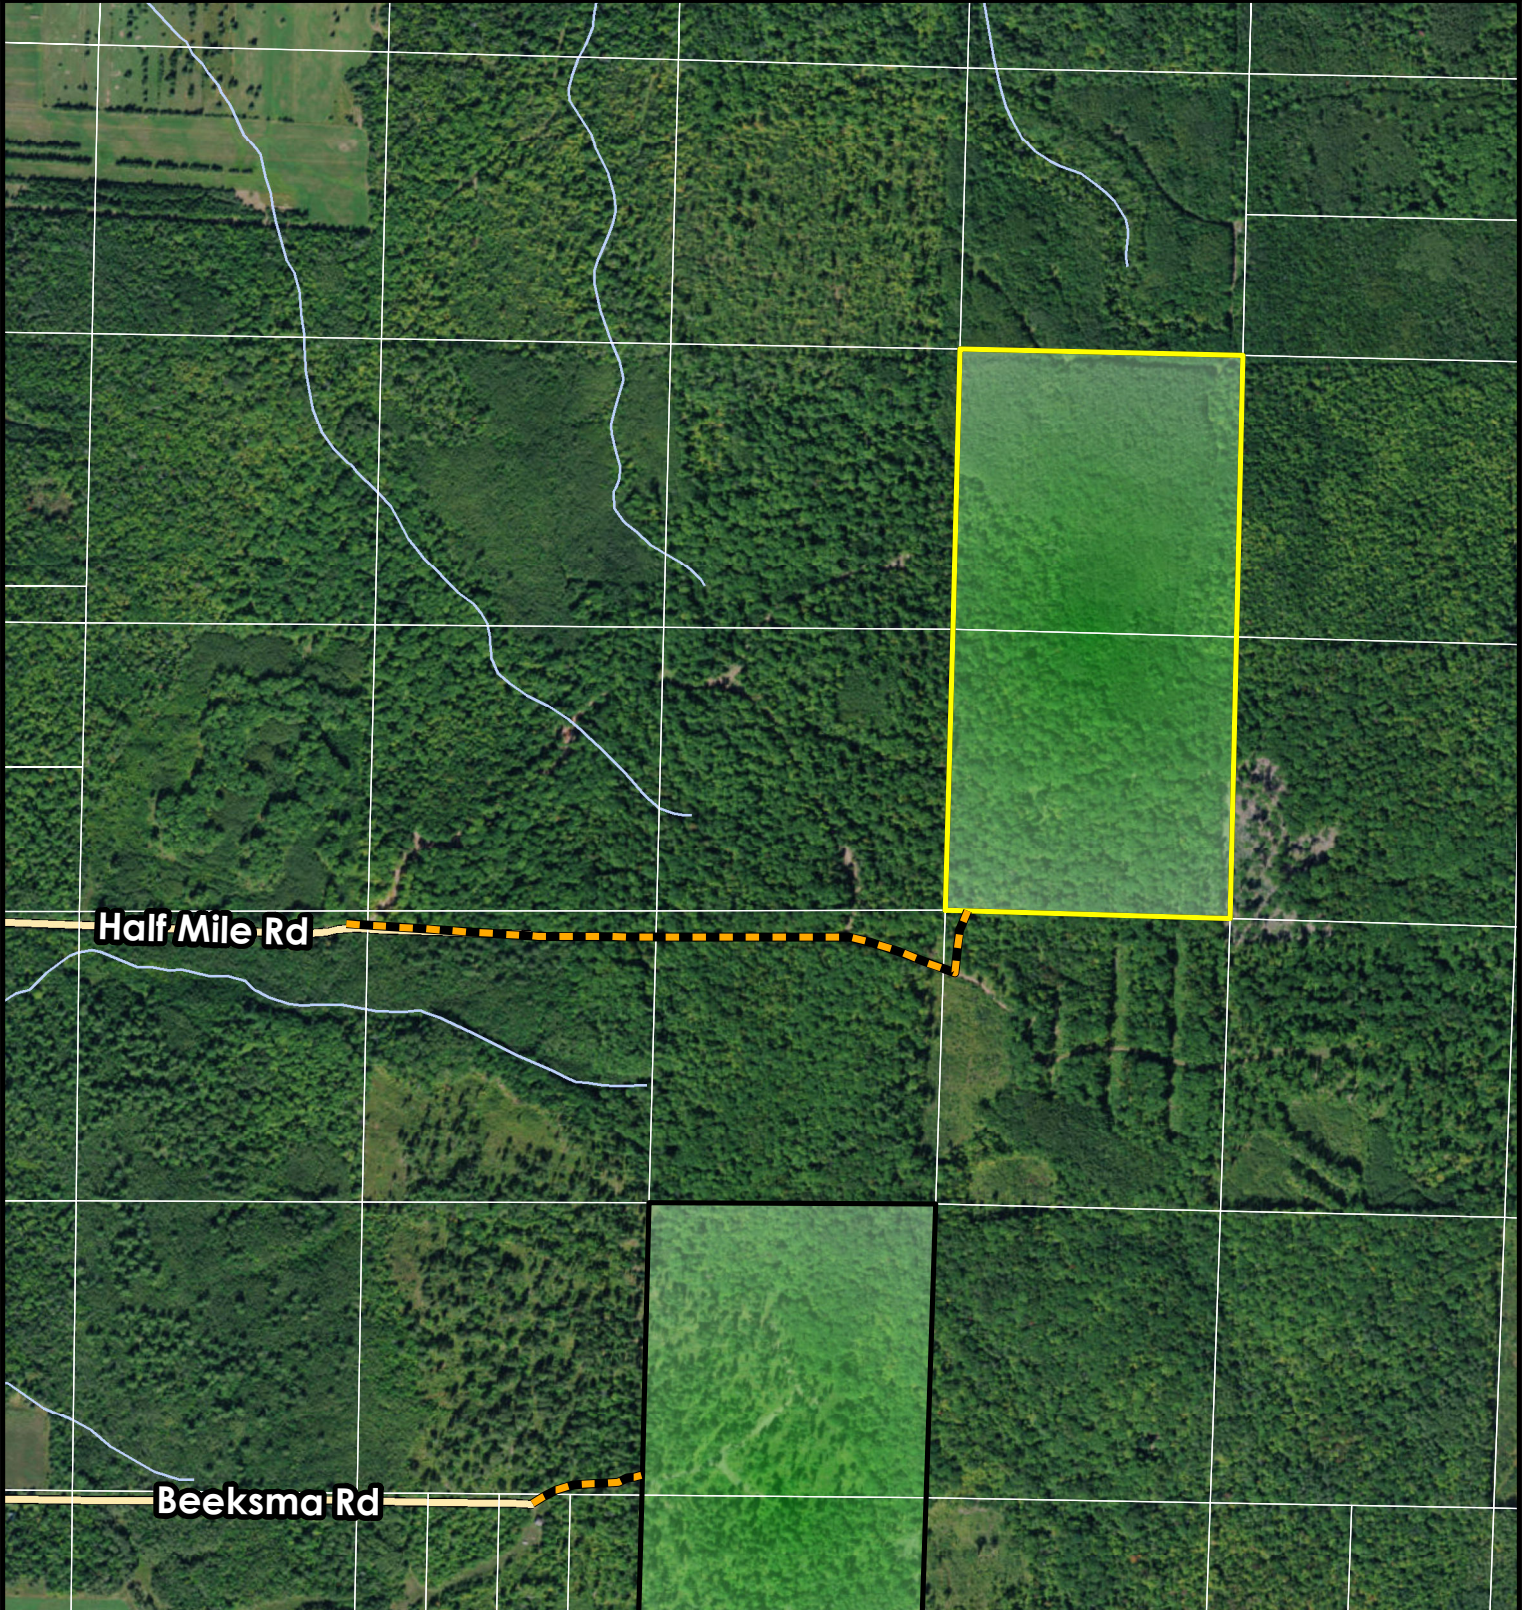

80 Acres

Isaksson Sale 1

Bayfield County, Wisconsin
List Price - $96,250

T50N-R7W-S15

Legend

- Sale Parcel
- Other Available Parcels
- Deeded Access

August, 2017