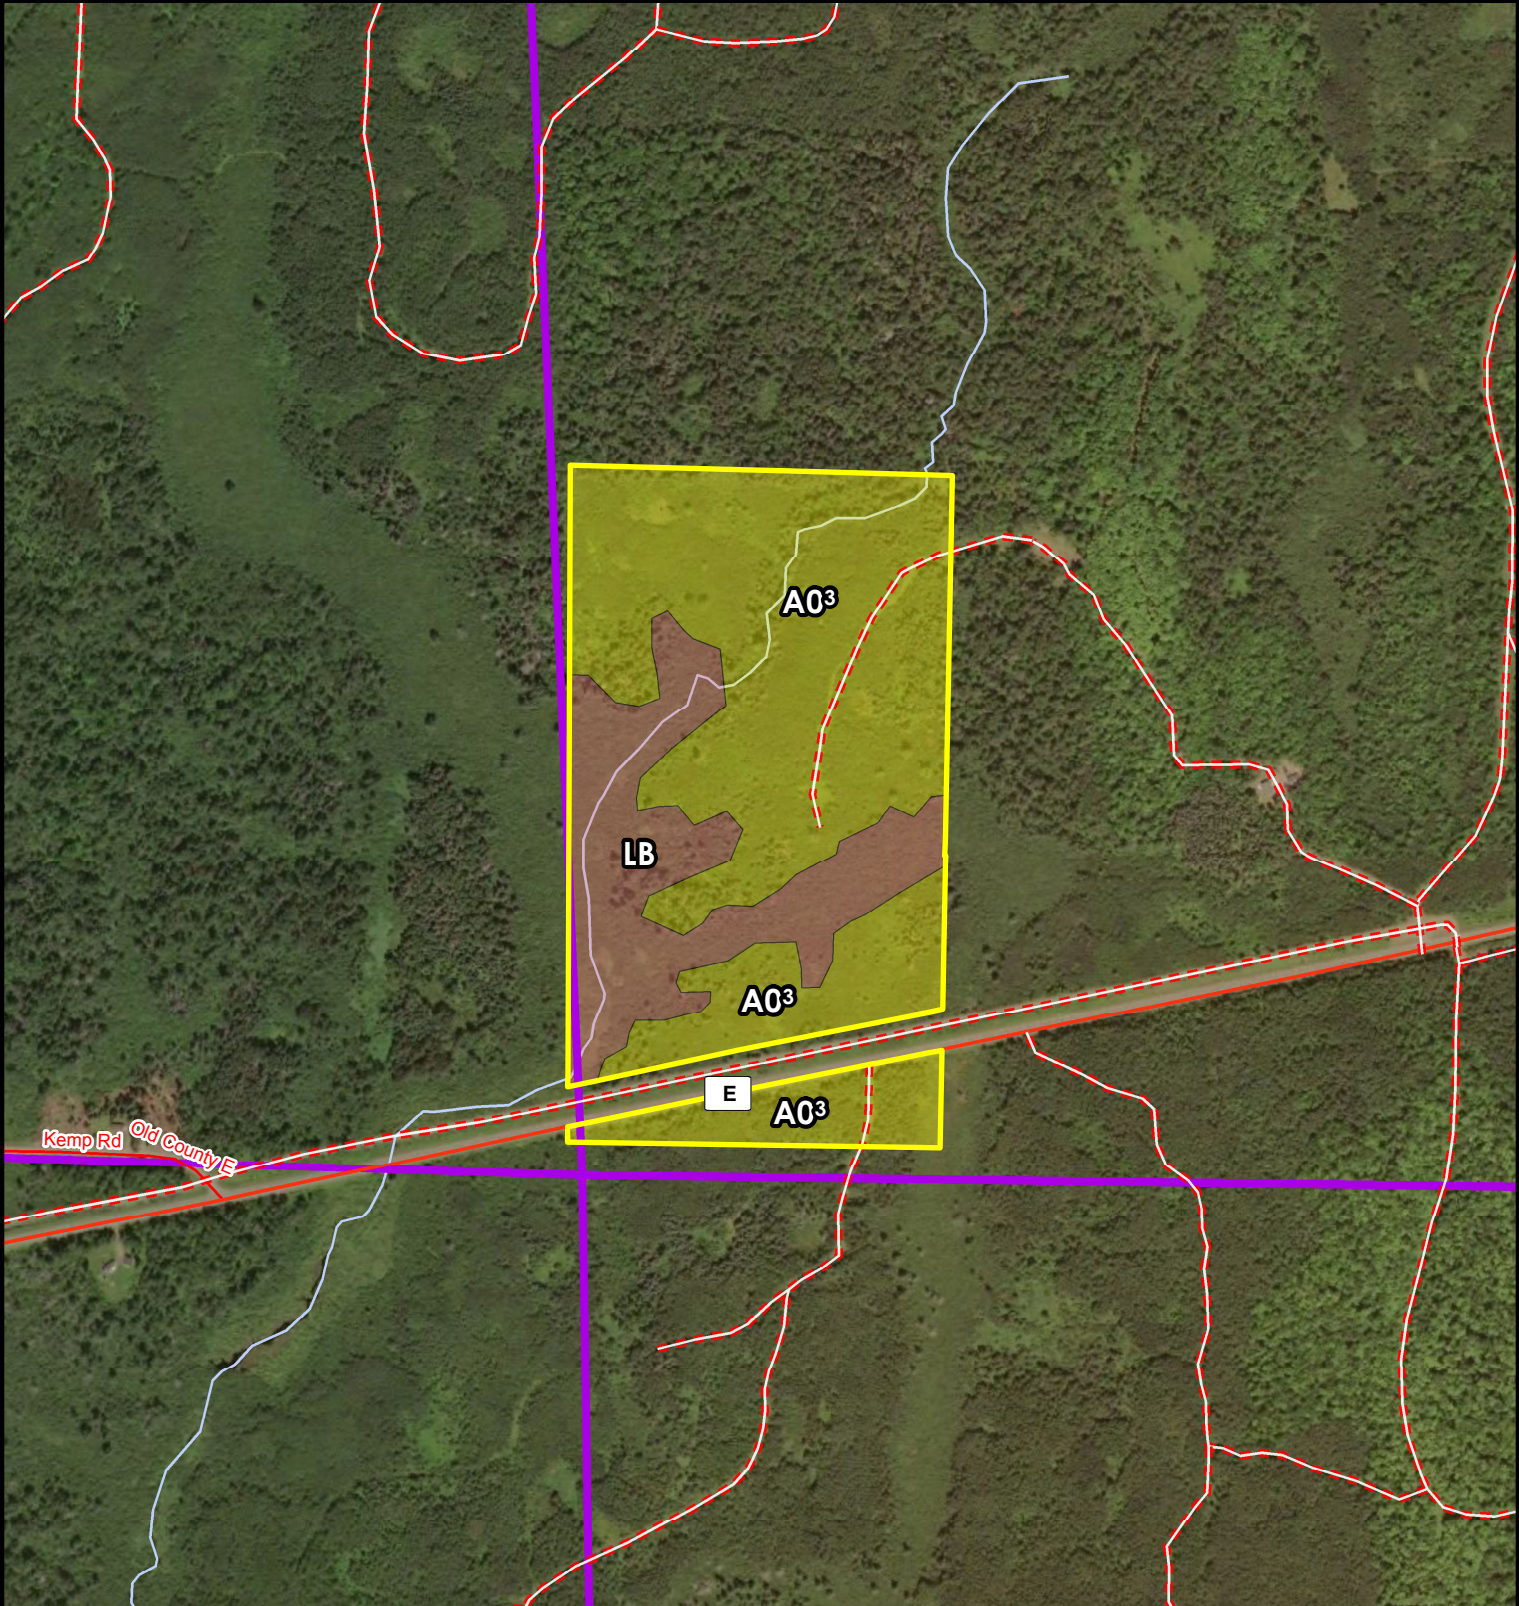

77 Acres
$96,250.00

Northwoods ATP, L.P. - Rock Creek

Part of Section 28, T40N-R2W

Tract(s) - 12696 & 12716

Price County, Wisconsin

- A - Aspen
- KEV, LB, M, SX - Lowland Non-Forest
- Sale Parcel

June, 2018