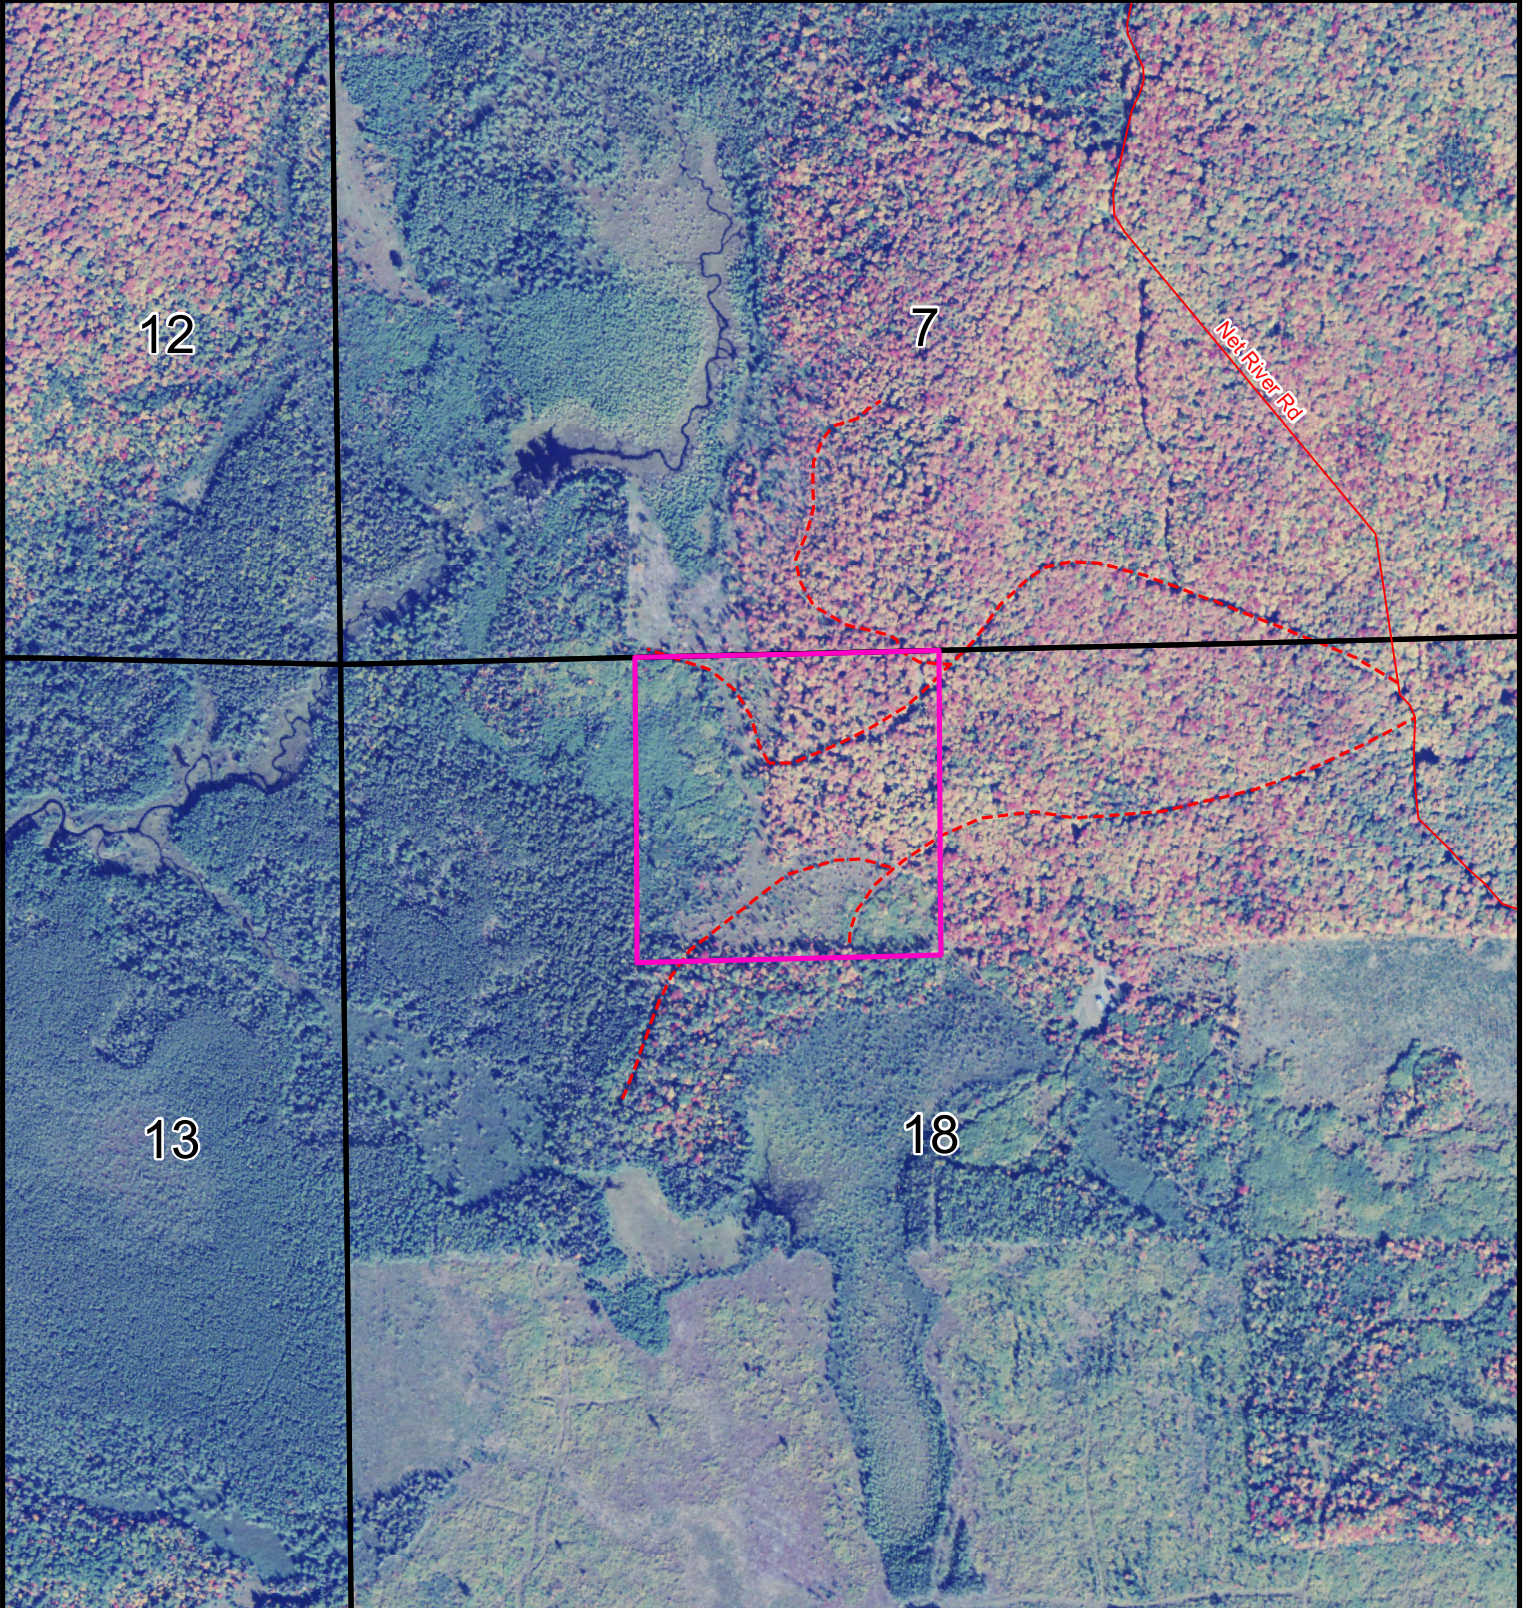

40.00 Acres

Tract 8 - Pine River Lumber Co.

Sec. 18, T45N-R34W, Iron Co., Michigan

List Price $40,000.00

STEIGERWALDT
Your confidence lands here.

November 2017

Sale Property Boundary