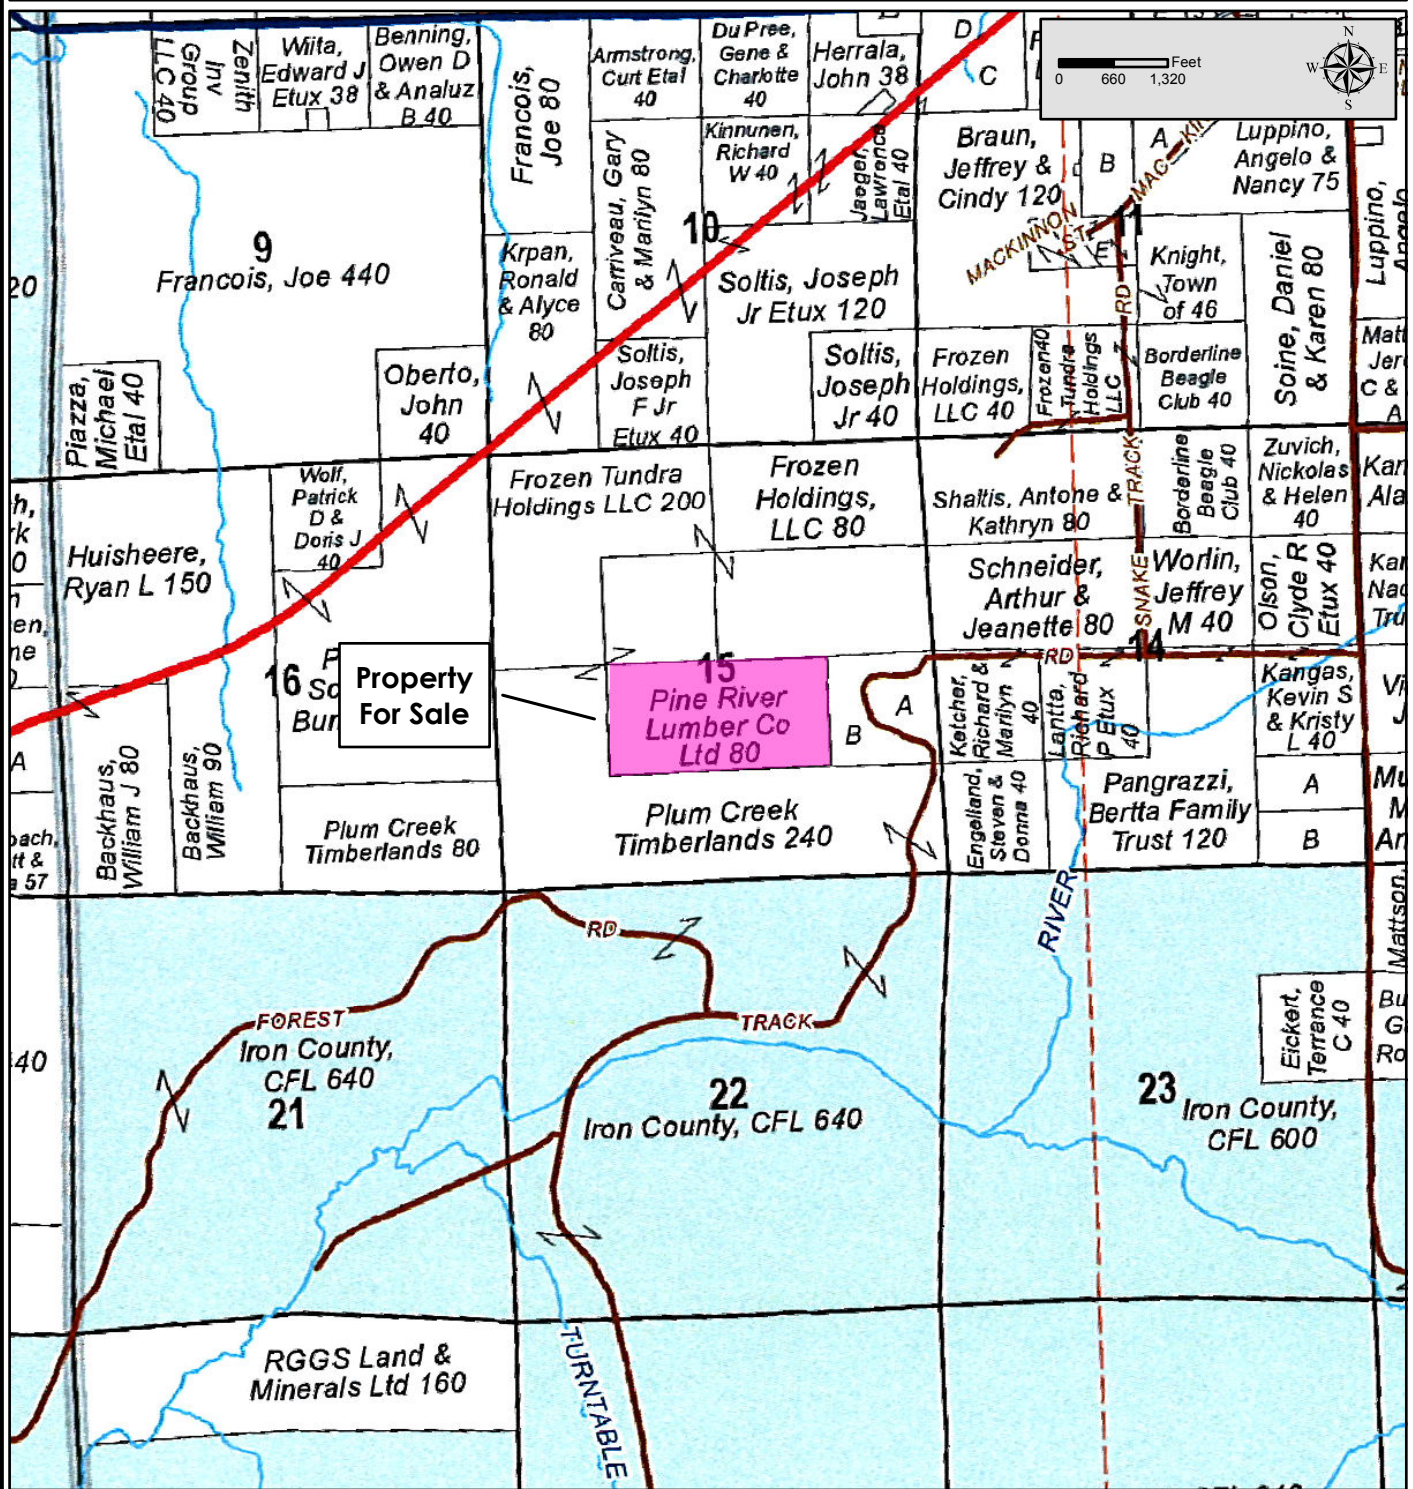

Property For Sale
 Part of Sec. 15, T45N-R1E
 Iron Co., Wisconsin

June 2015

Map Disclaimer:

This map is intended to provide a visual representation of property and geographic features. It is not a legal survey but a depiction of the property based on reasonably available information suitable for the intended purposes. This map shows the approximate relative location of property boundaries but was not prepared by a professional land surveyor. The use of this map is limited to applications consistent with the intent and accuracy of the map and source data. It may not be sufficient or appropriate for legal, engineering, or surveying purposes. No guarantees or warranties are expressed. This map is not a survey of the actual boundary of any property this map depicts.