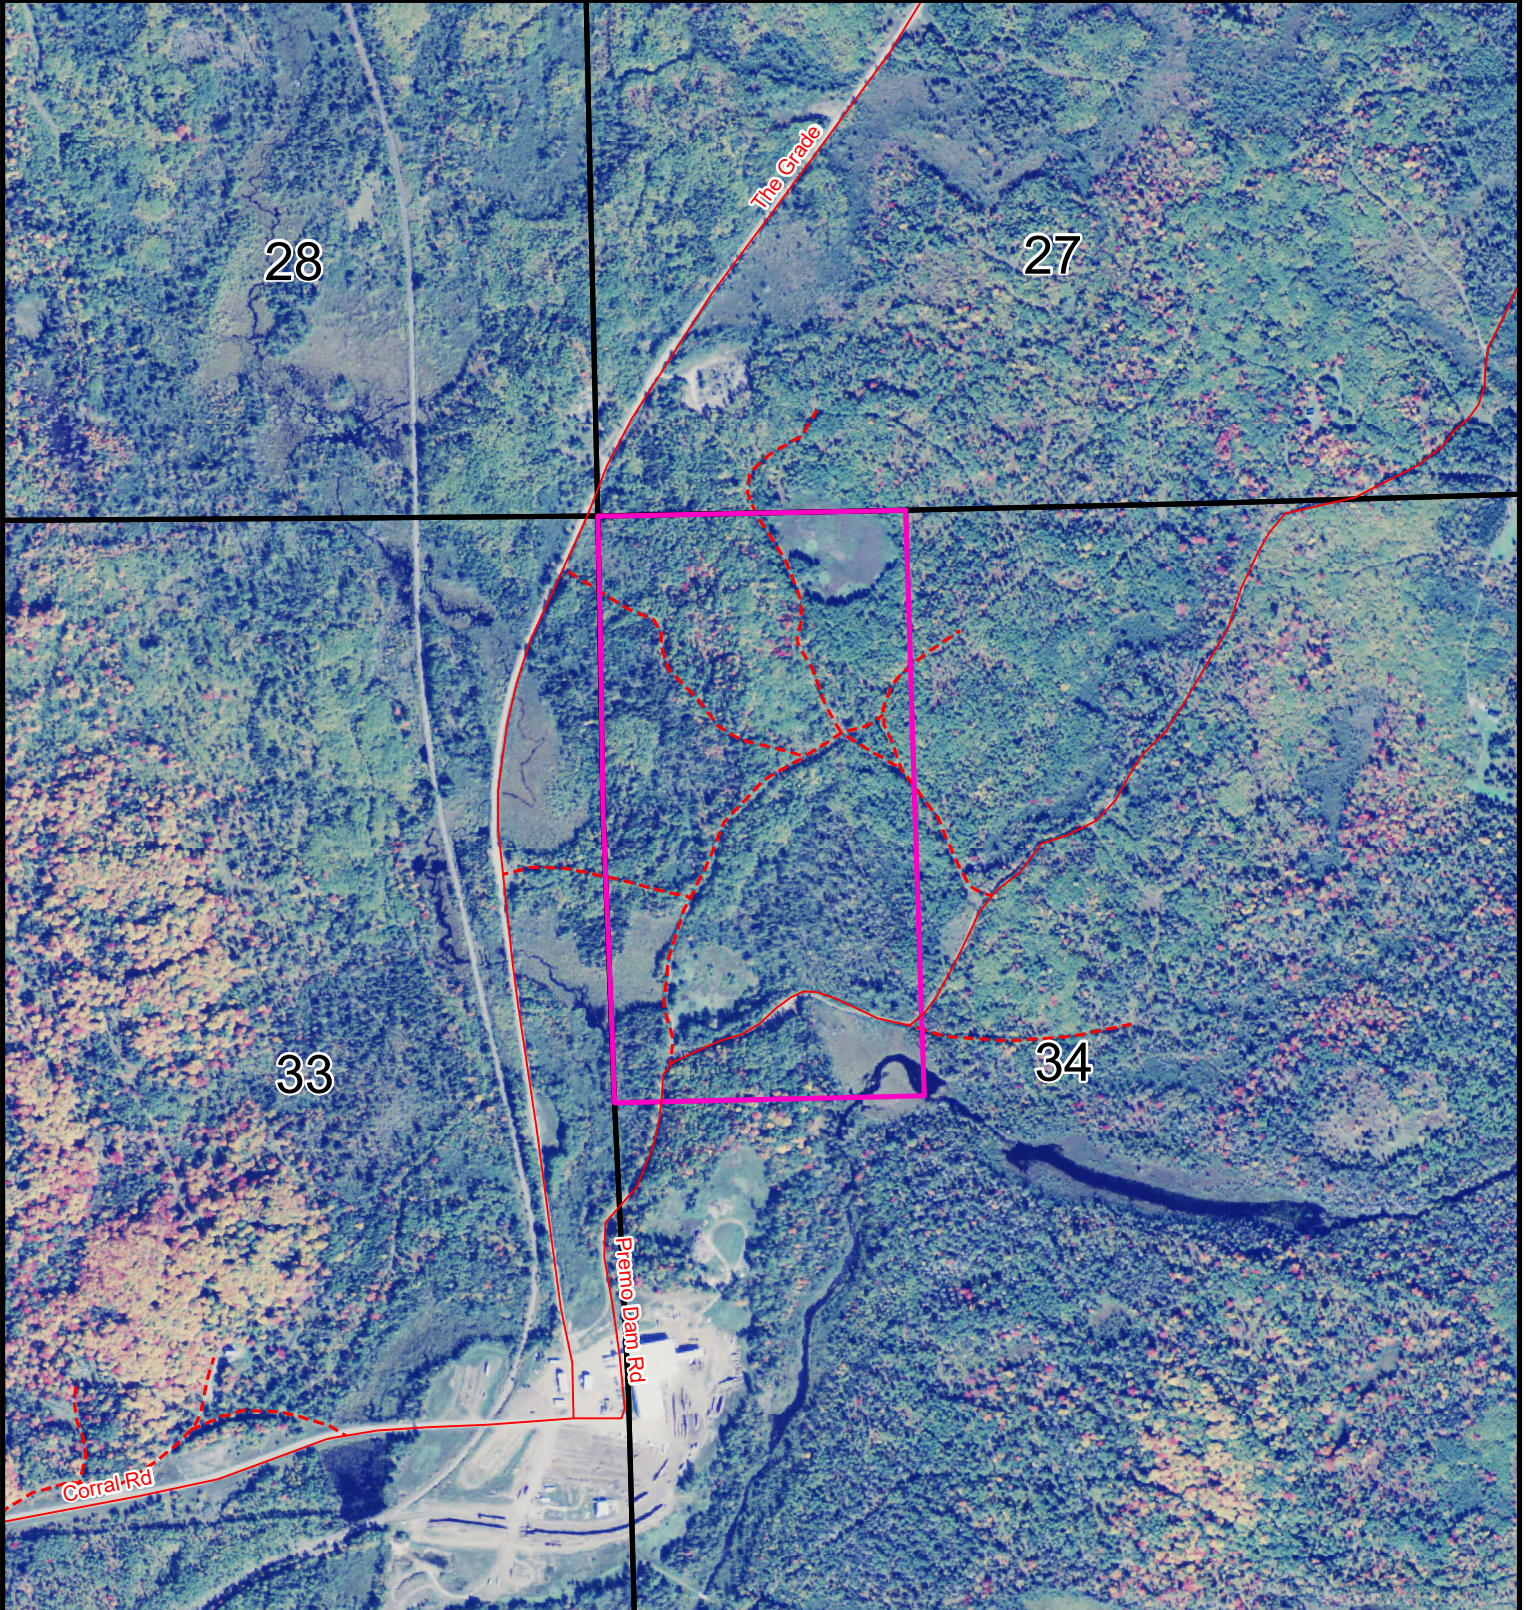

78.00 Acres

Tract 14 - Pine River Lumber Co.

Sec. 34, T45N-R33W, Iron Co., Michigan

List Price \$85,000.00

STEIGERWALDT

Your confidence lands here.

November 2017

 Sale Property Boundary

Map Disclaimer:
 This map is intended to provide a visual representation of property and geographic features. It is not a legal survey but a depiction of the property based on reasonably available information suitable for the intended purposes. This map shows the approximate relative location of property boundaries but was not prepared by a professional land surveyor. The use of this map is limited to applications consistent with the intent and accuracy of the map and source data. It may not be sufficient or appropriate for legal, engineering, or surveying purposes. No guarantees or warranties are expressed. This map is not a survey of the actual boundary of any property this map depicts.