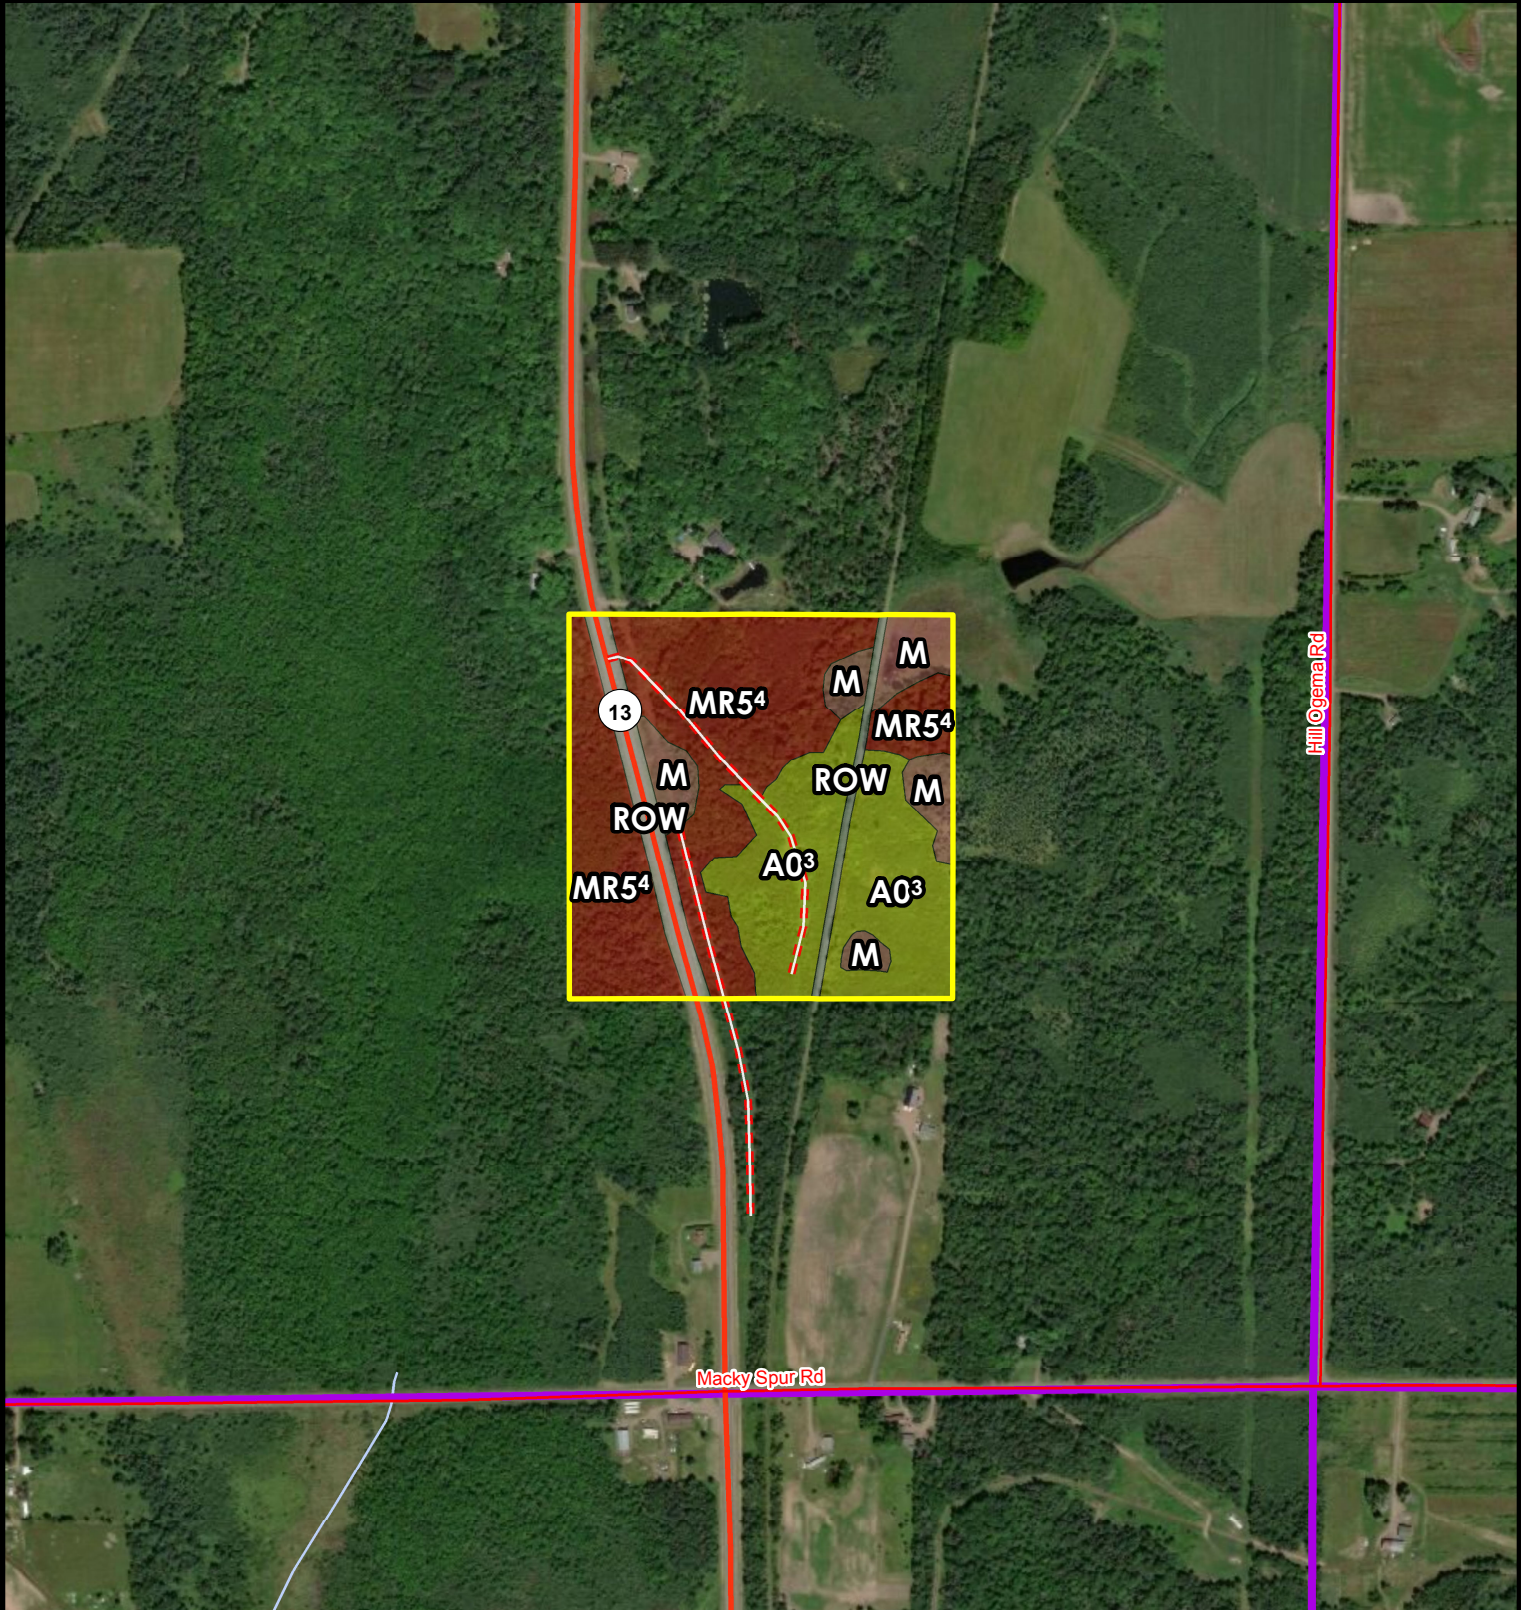

33.86 Acres
$60,948.00
Tract(s) - 12707

Northwoods ATP, L.P. - Ogema

Part of Section 25, T34-R01E
Price County, Wisconsin

- A - Aspen
- KEV, LB, M, SX - Lowland Non-Forest
- MR - Red Maple
- ROW - Right-of-Way
- Sale Parcel

June, 2018