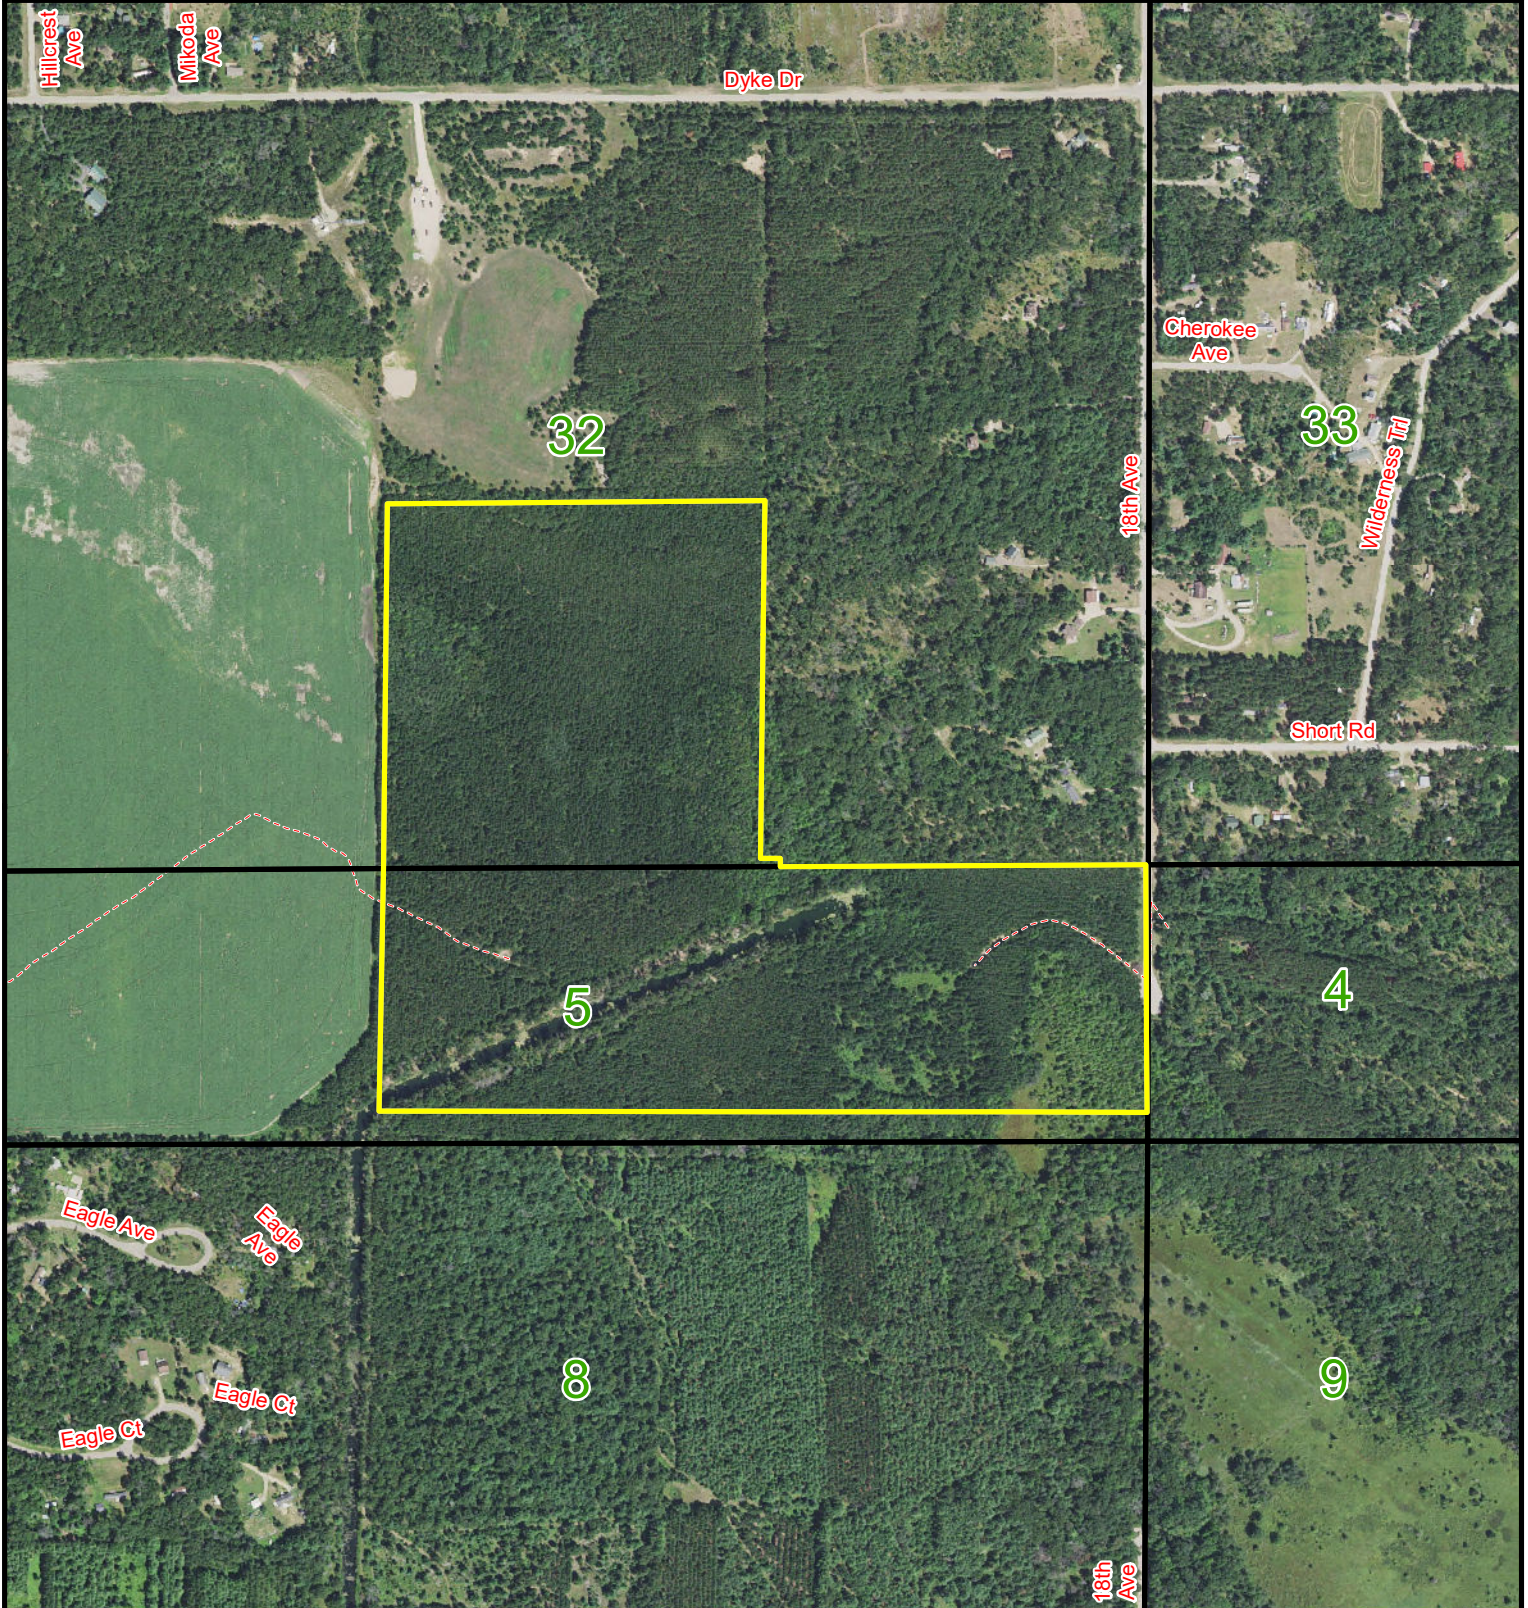

+/- 100.98 Acres

Sale 8319 - Meteor Timber

T16N-R5E-S5 & T17N-R5E-S32

Adams County

List Price - $186,813

Tract - 8319

Sale Parcel

Other Available Parcels

February 2018