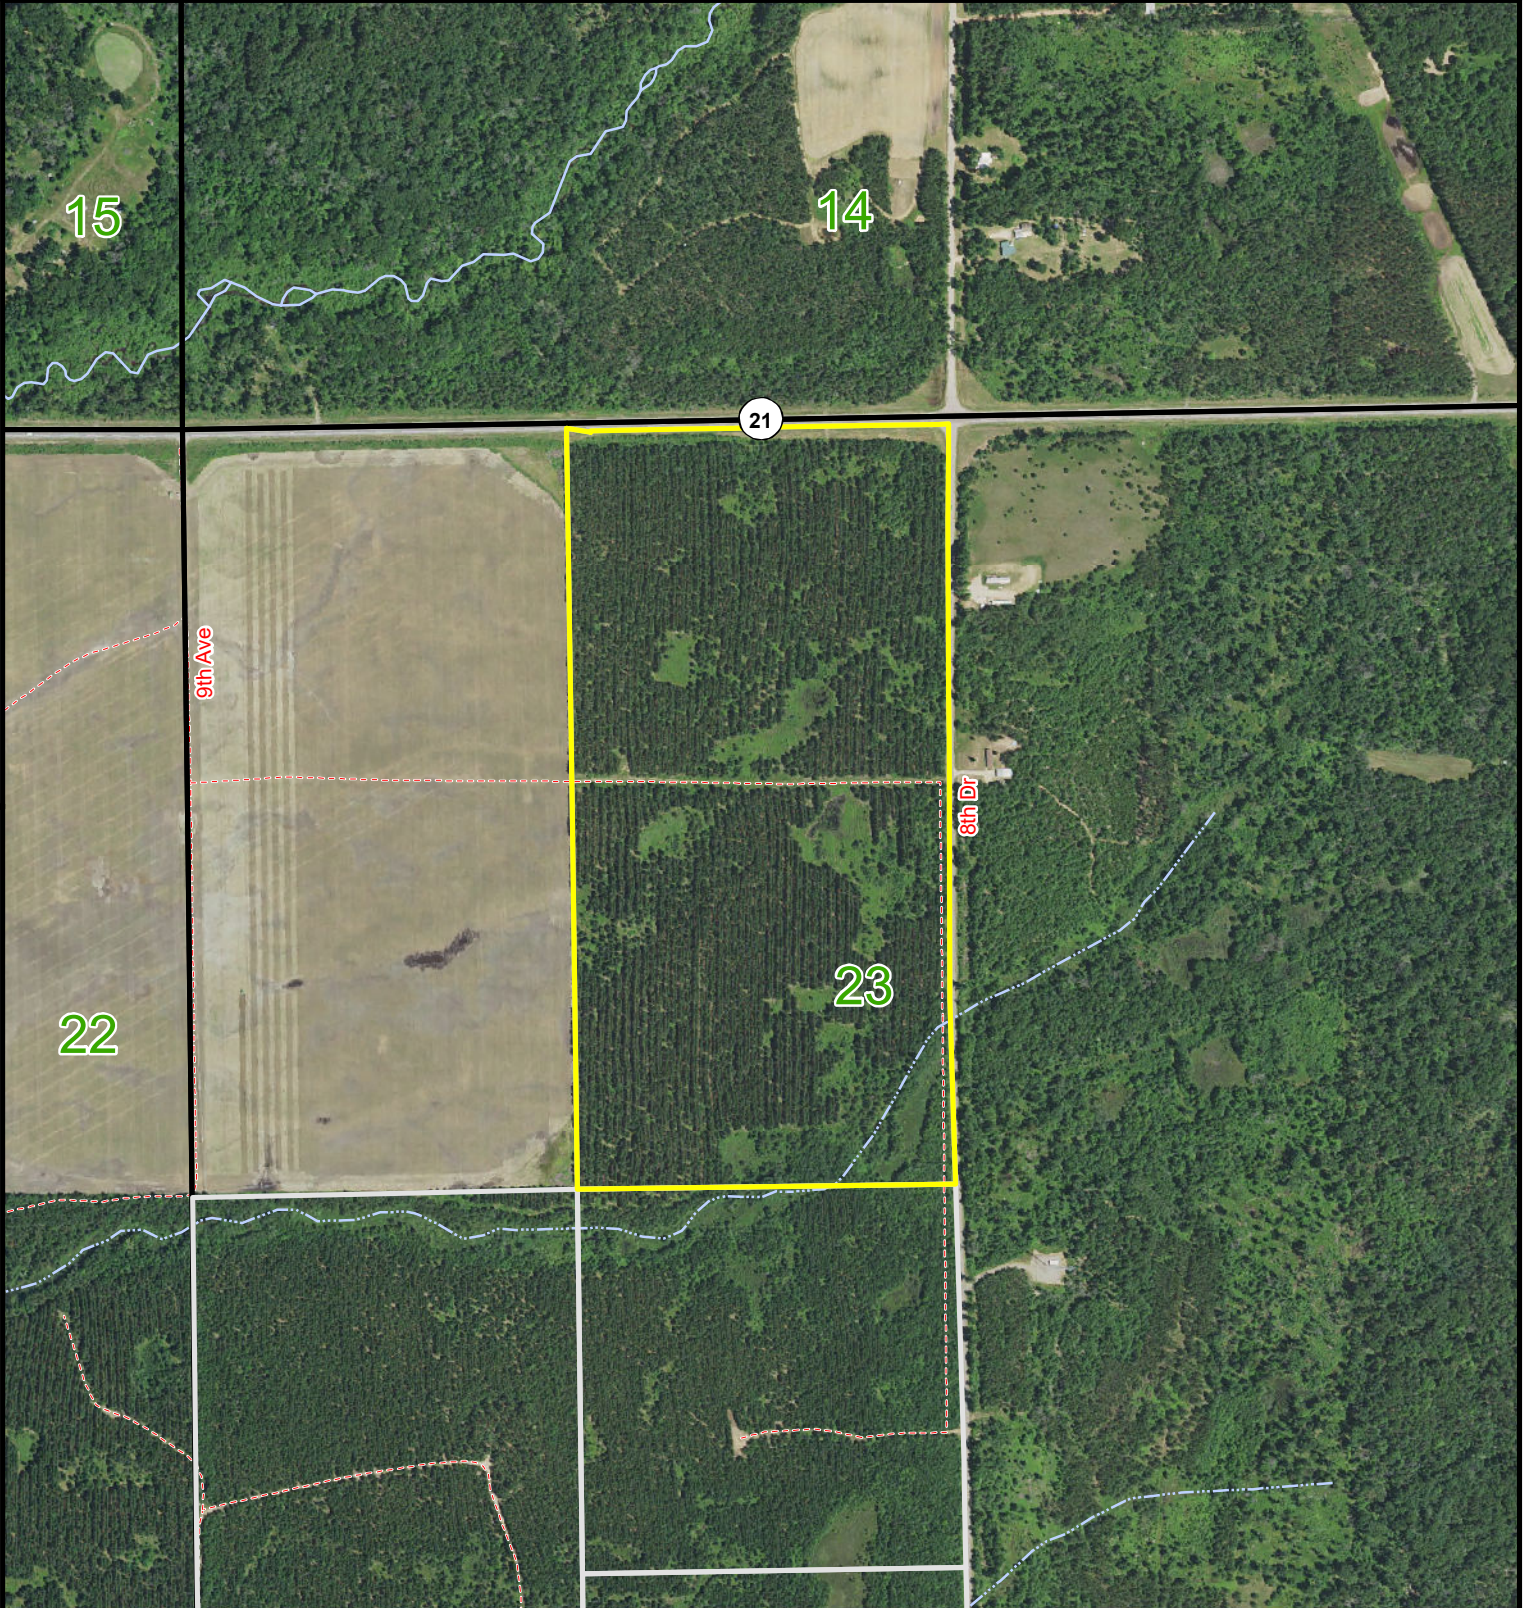

+/- 77.4 Acres

Sale 8314-6 - Meteor Timber

T18N-R6E-S23
Adams County
List Price - $154,413

Tract - 8314

Sale Parcel

Other Available Parcels

February 2018