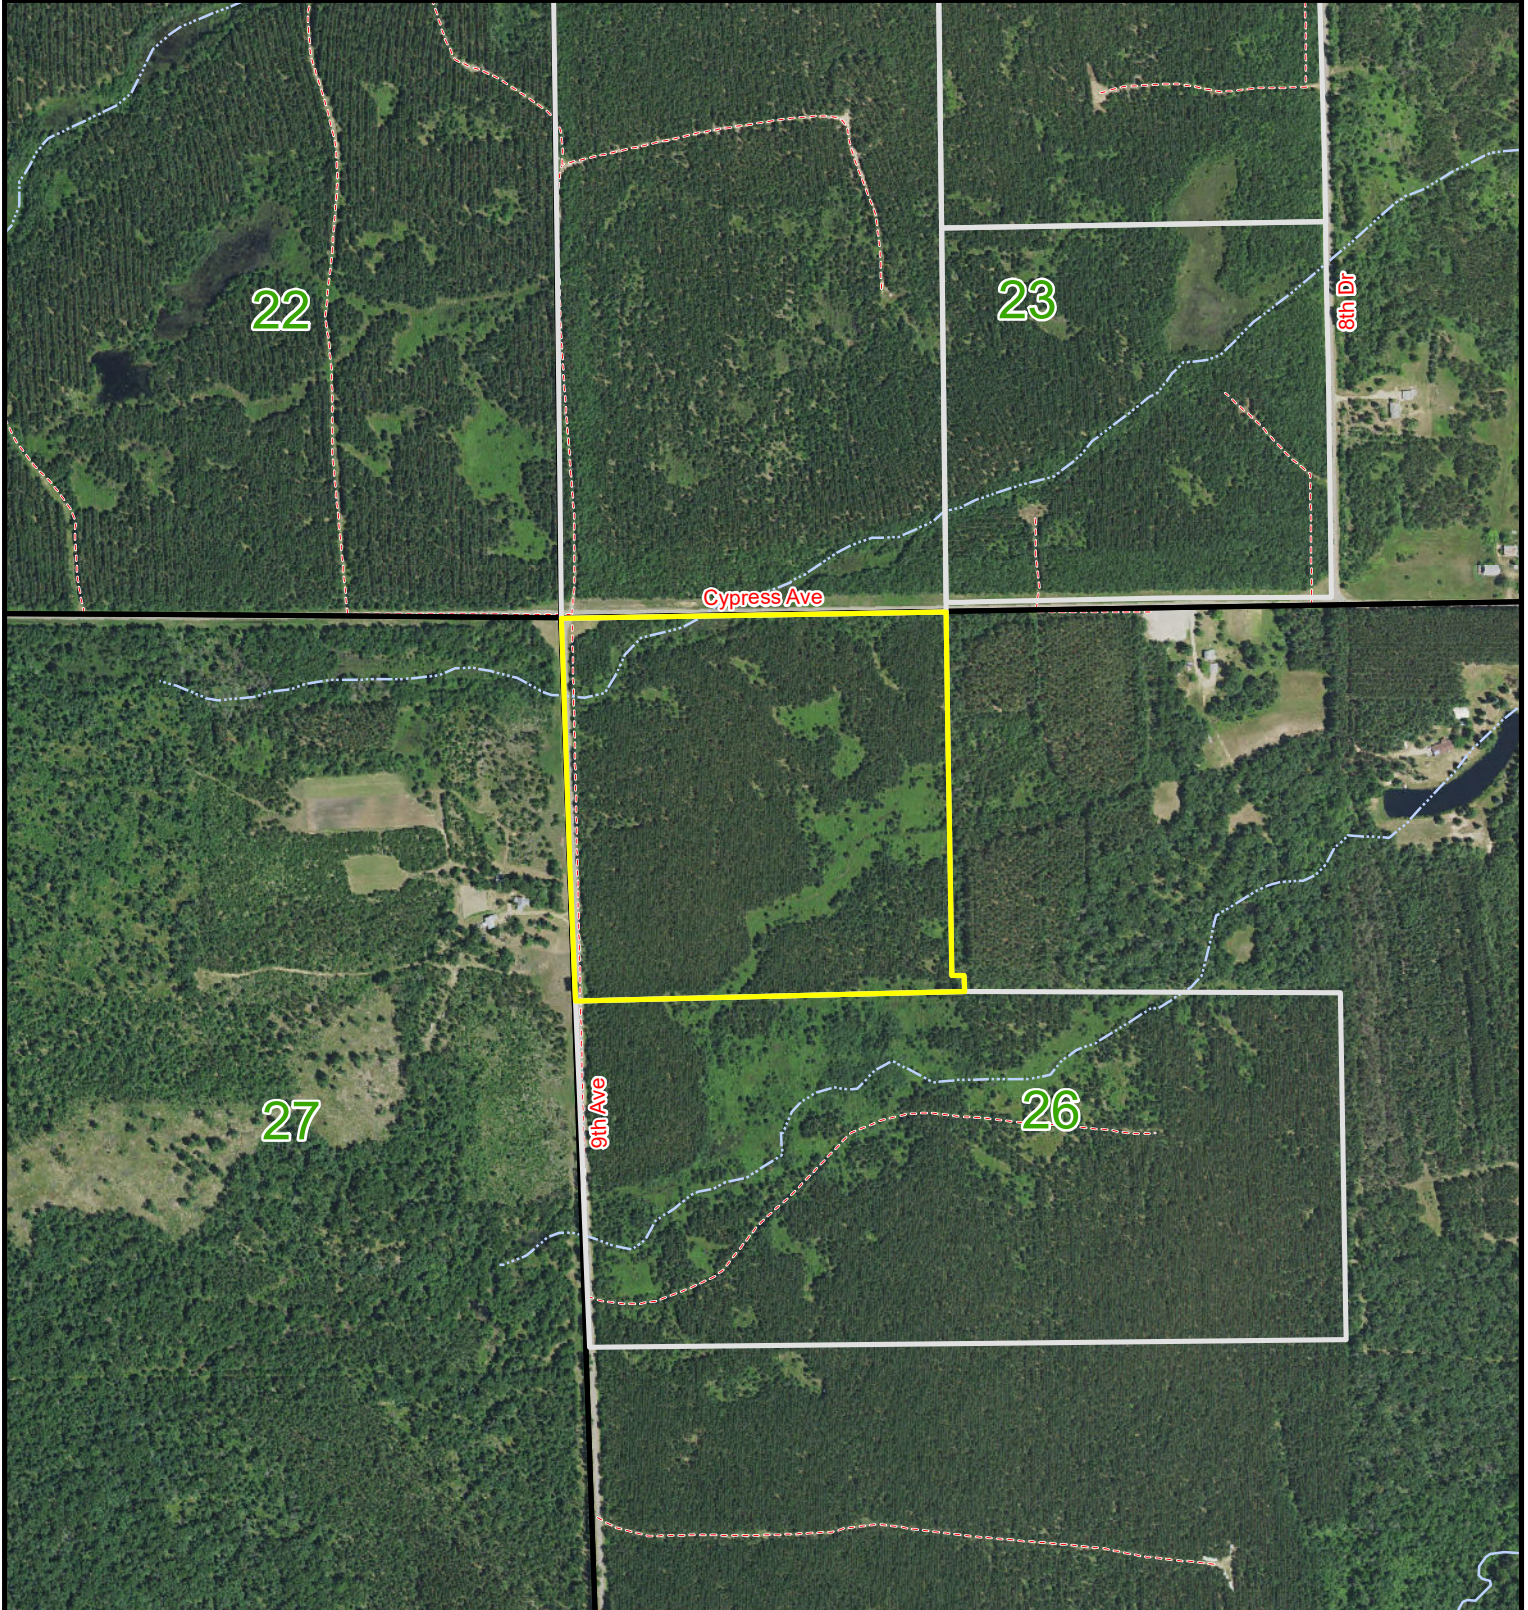

+/- 40 Acres

Sale 8314-5 - Meteor Timber

T18N-R6E-S26
Adams County
List Price - $80,000

Tract - 8314

Sale Parcel

Other Available Parcels

February 2018