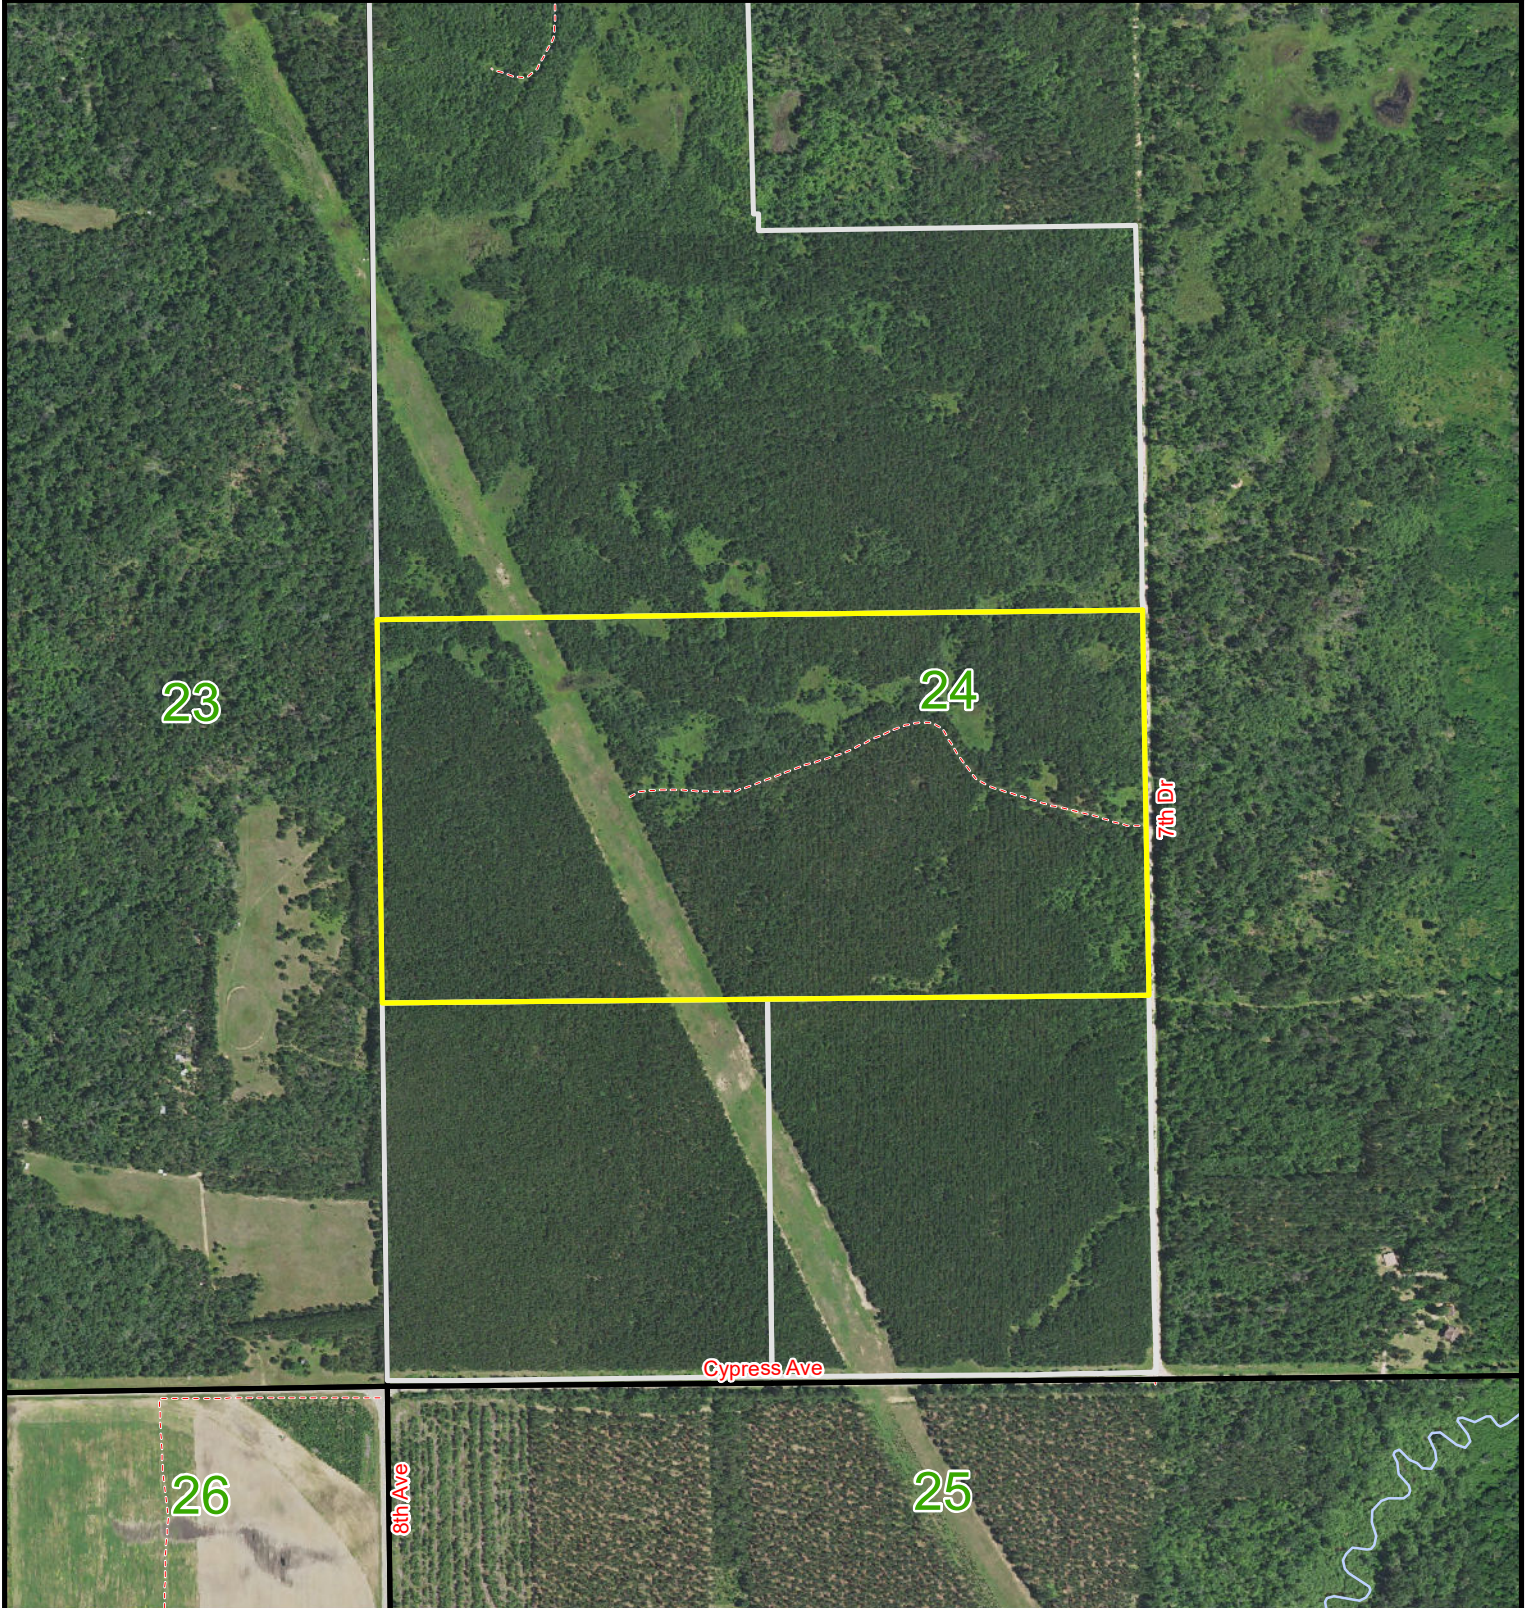

+/- 80 Acres

Sale 8313-3 - Meteor Timber

T18N-R6E-S24
Adams County
List Price - $155,600

Tract - 8313

Sale Parcel

Other Available Parcels

February 2018