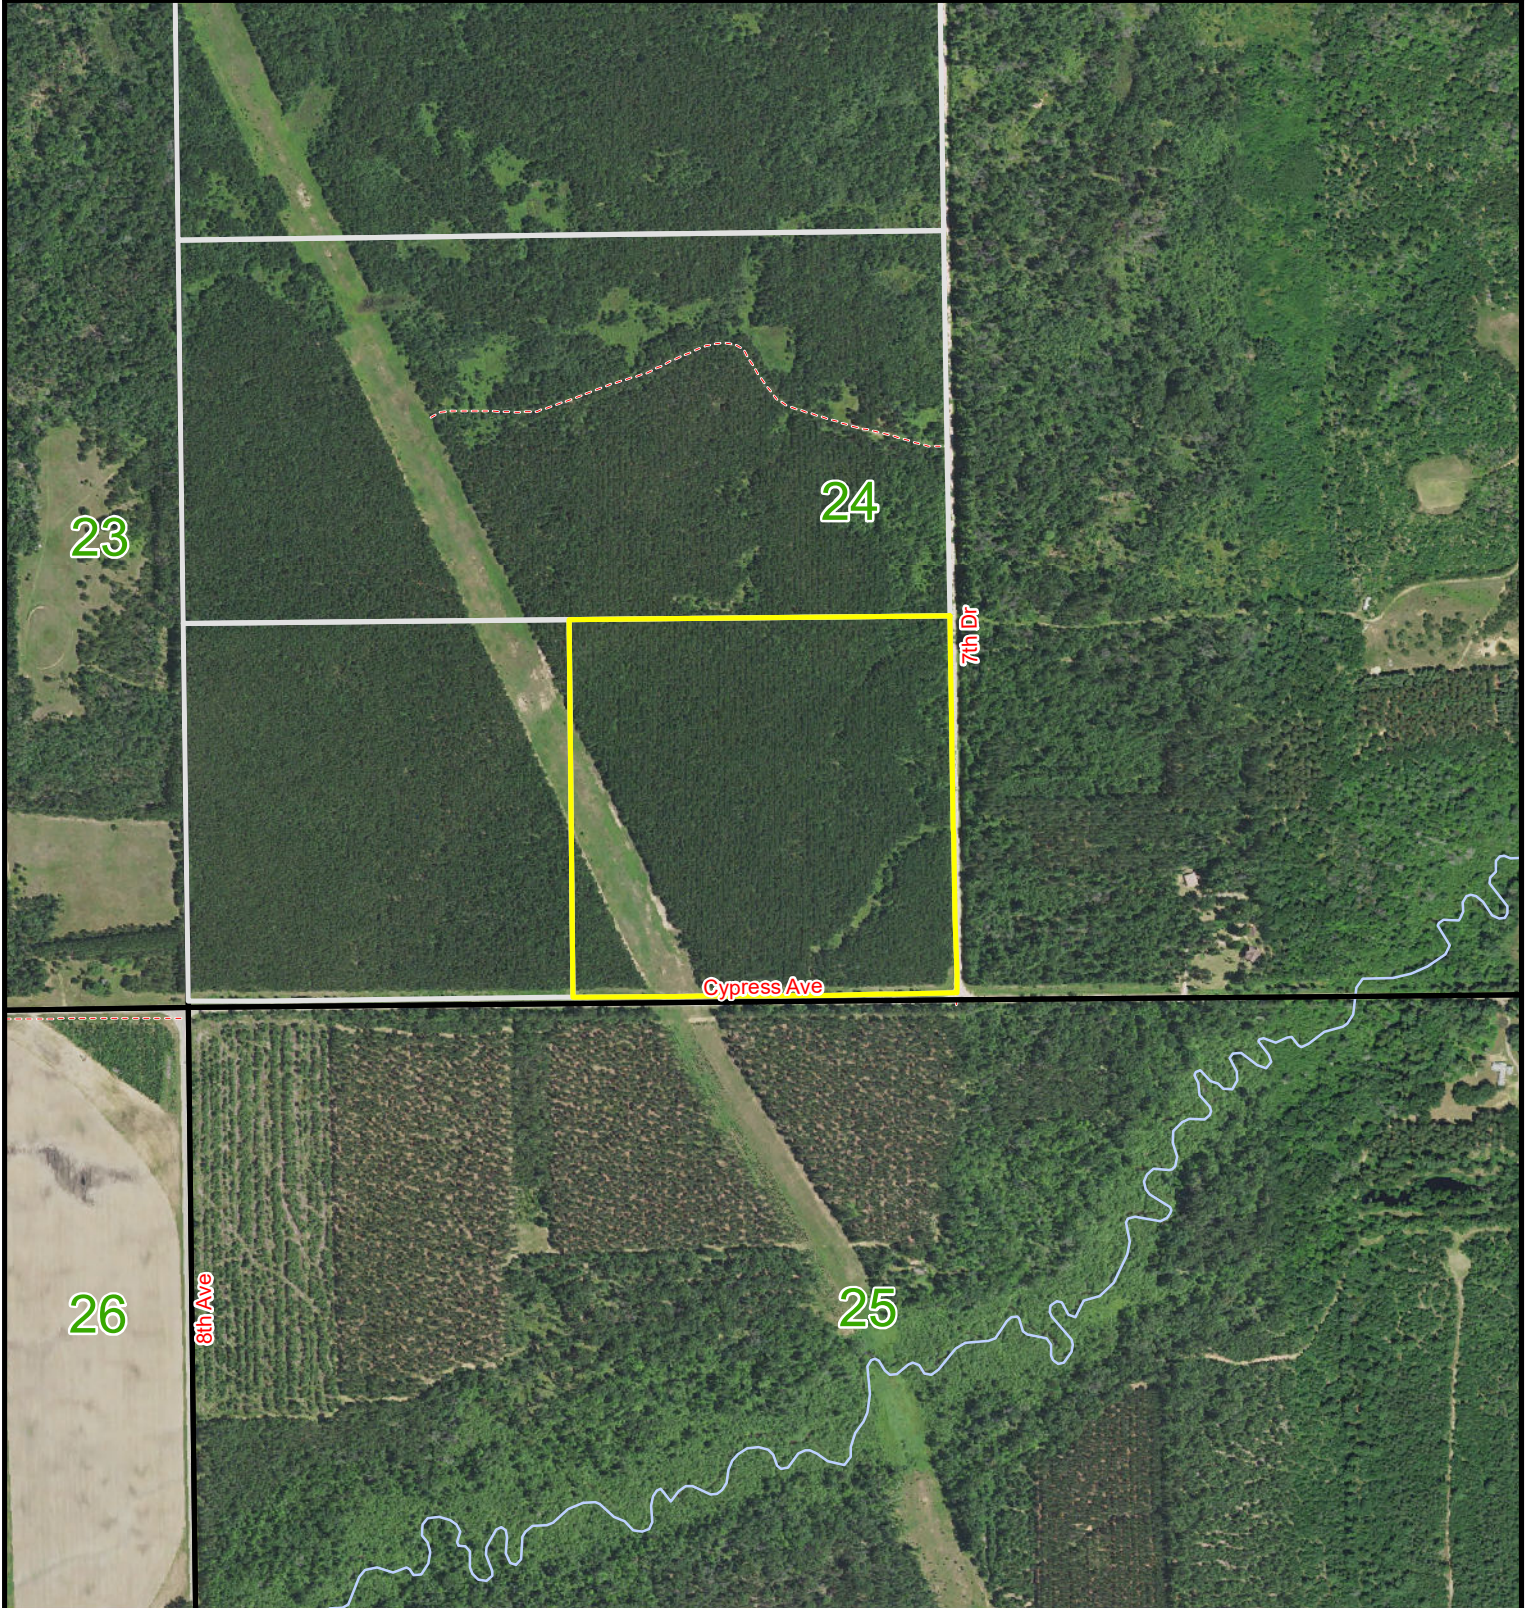

+/- 40 Acres

Sale 8313-2 - Meteor Timber

T18N-R6E-S24
Adams County
List Price - $77,000

Tract - 8313

Sale Parcel

Other Available Parcels

February 2018