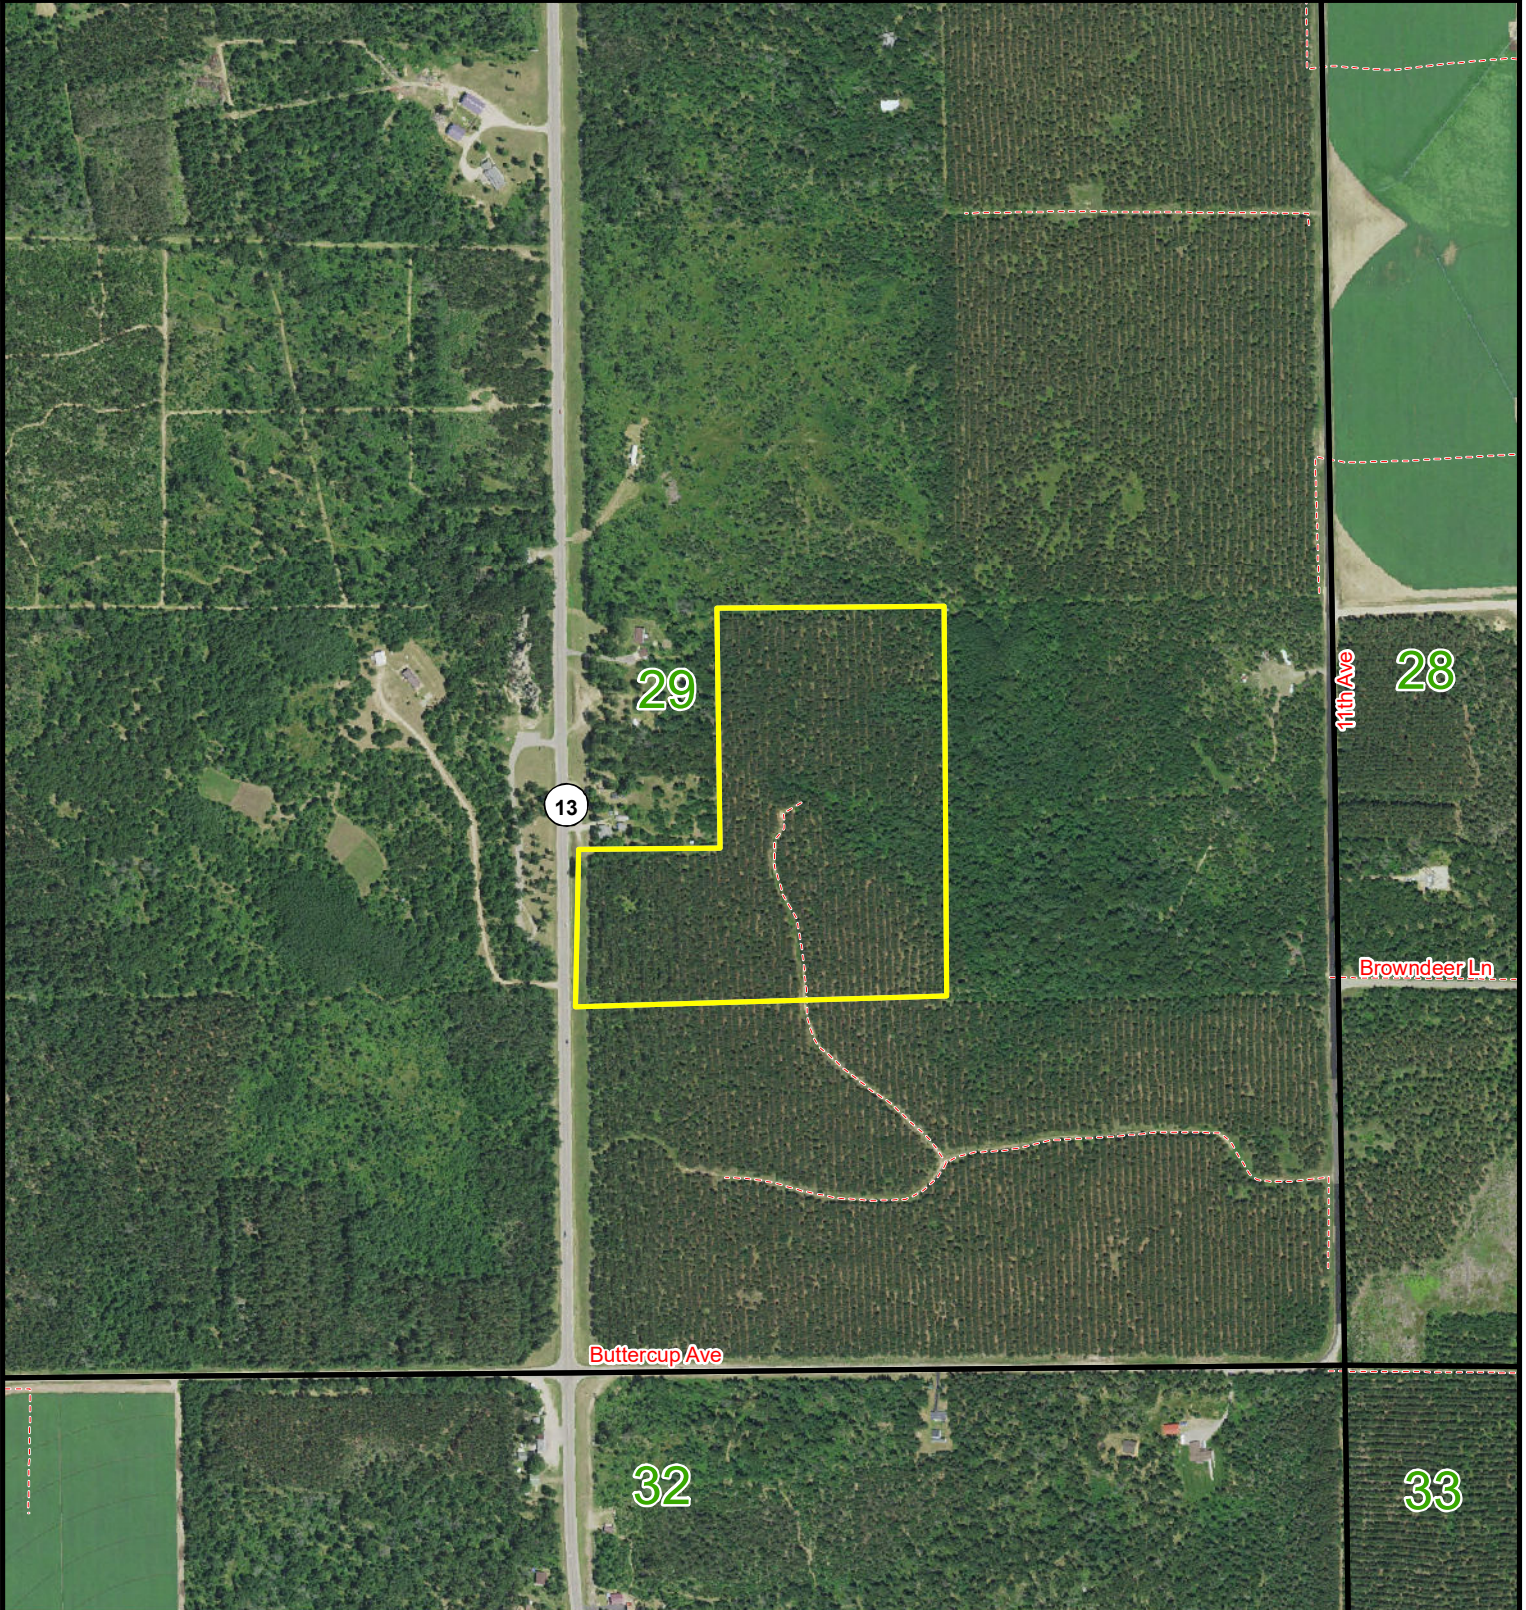

+/- 29.15 Acres

Sale 8307-3 - Meteor Timber

Tract - 8307

T19N-R6E-S29
Adams County
List Price - $72,875

Sale Parcel

Other Available Parcels

February 2018