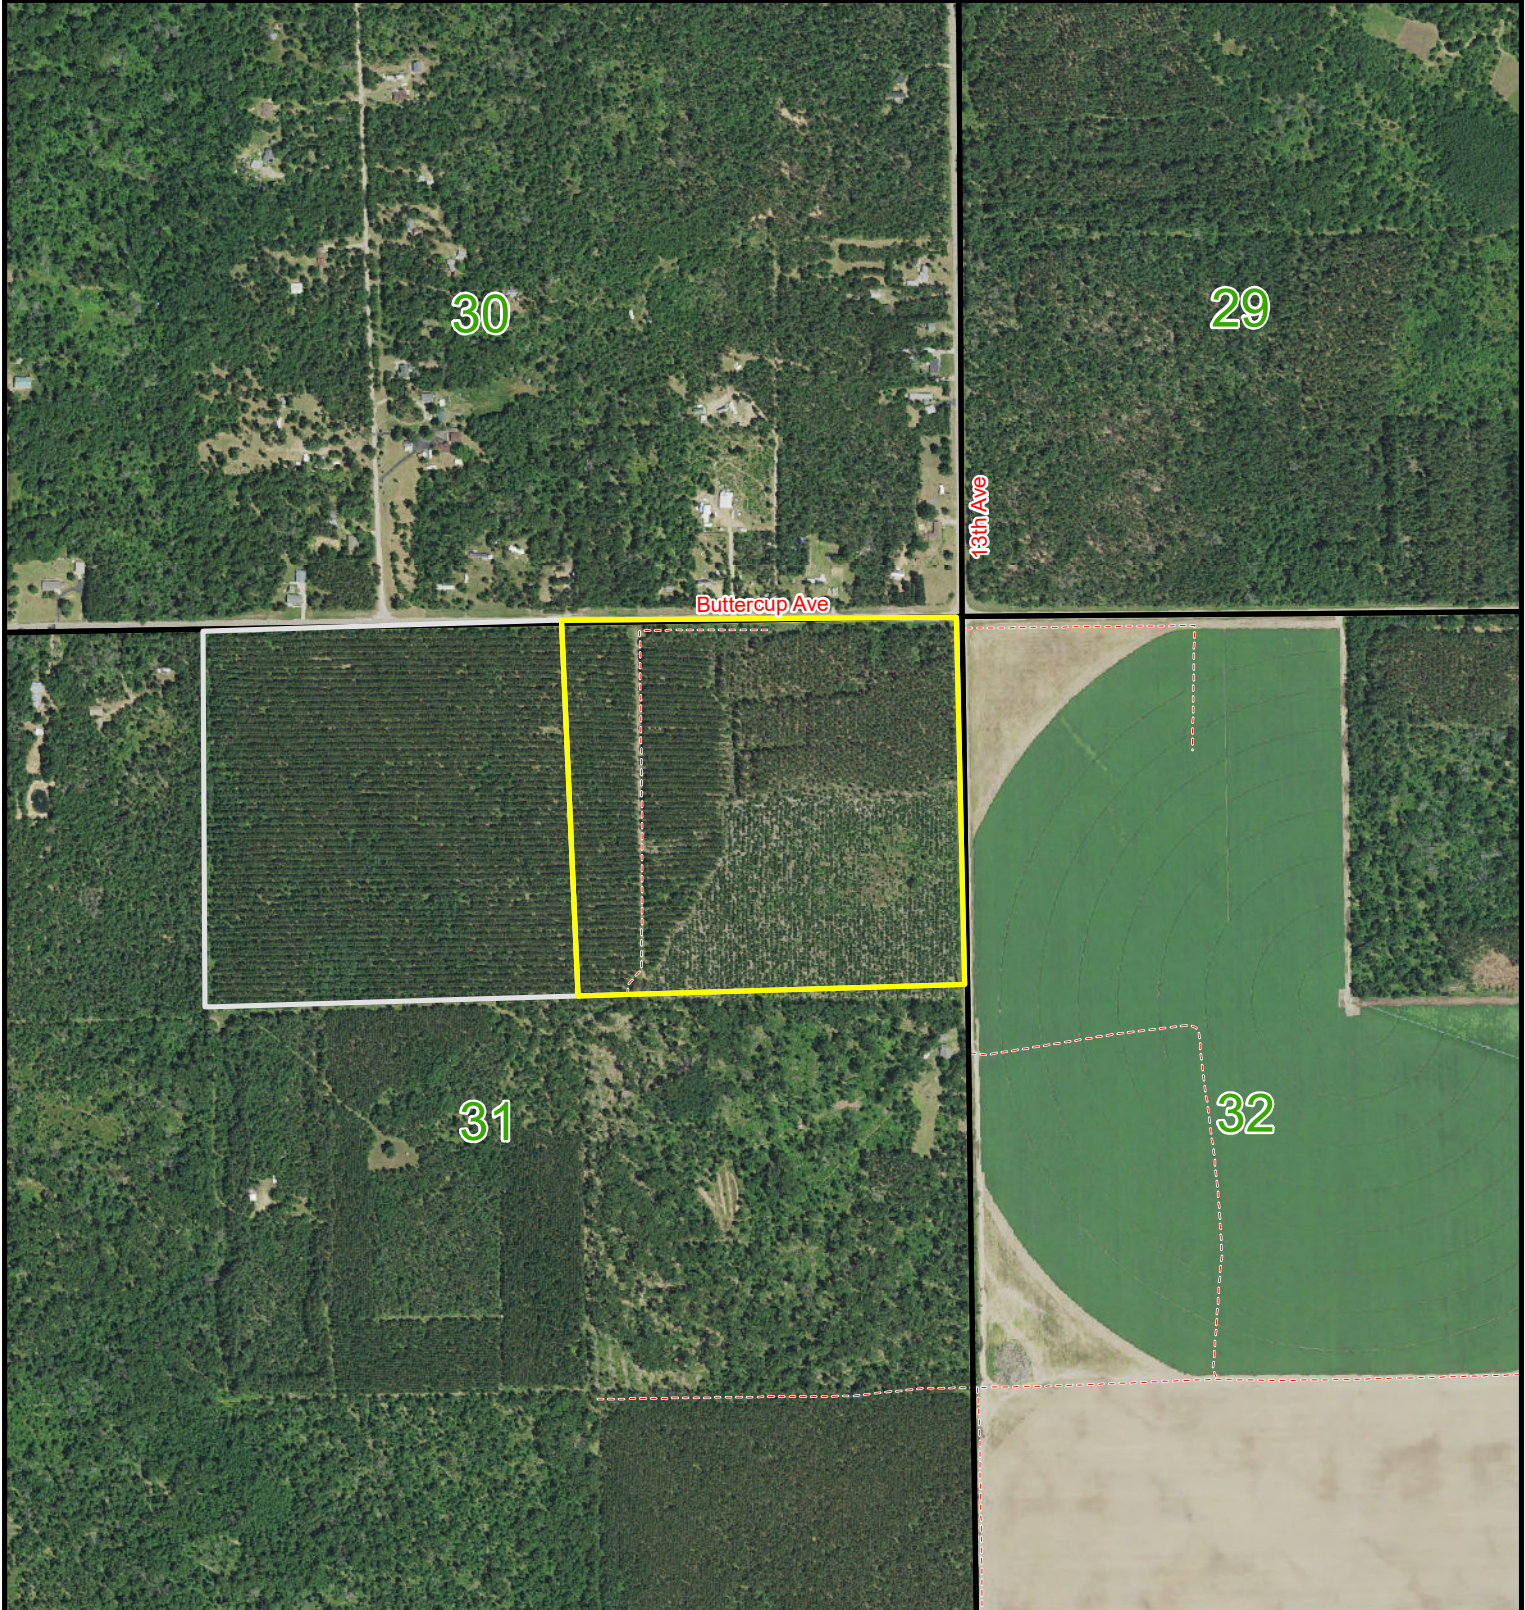

+/- 40 Acres

Sale 8305-1 - Meteor Timber

T19N-R6E-S31
Adams County
List Price - $80,000

Tract - 8305

Sale Parcel

Other Available Parcels

February 2018