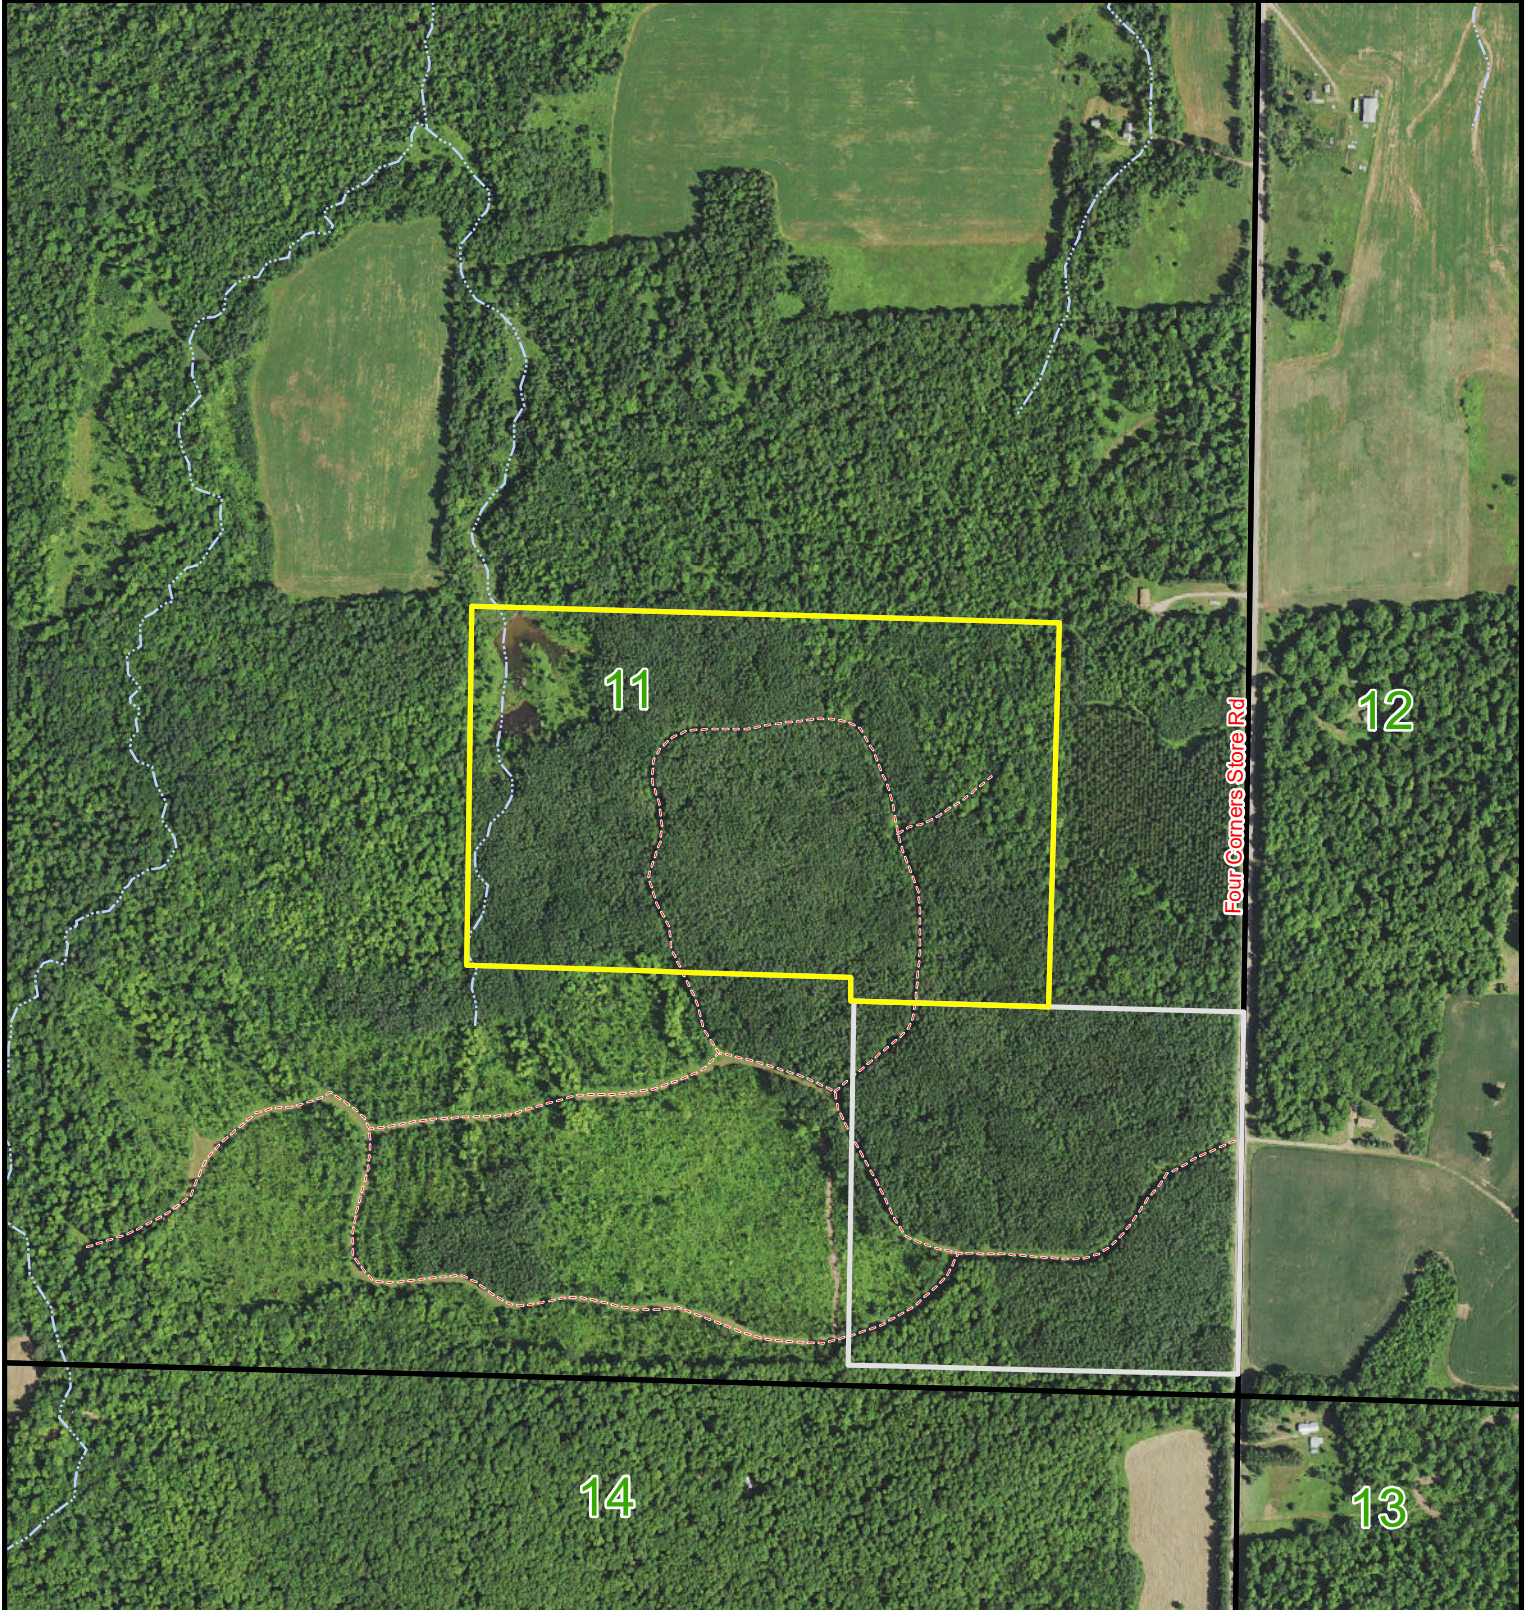

+/- 60 Acres

Sale 8213-2 - Meteor Timber

Tract - 8213

T45N-R5W-S11
Bayfield County
List Price - $90,000

Sale Parcel

Other Available Parcels

February 2018