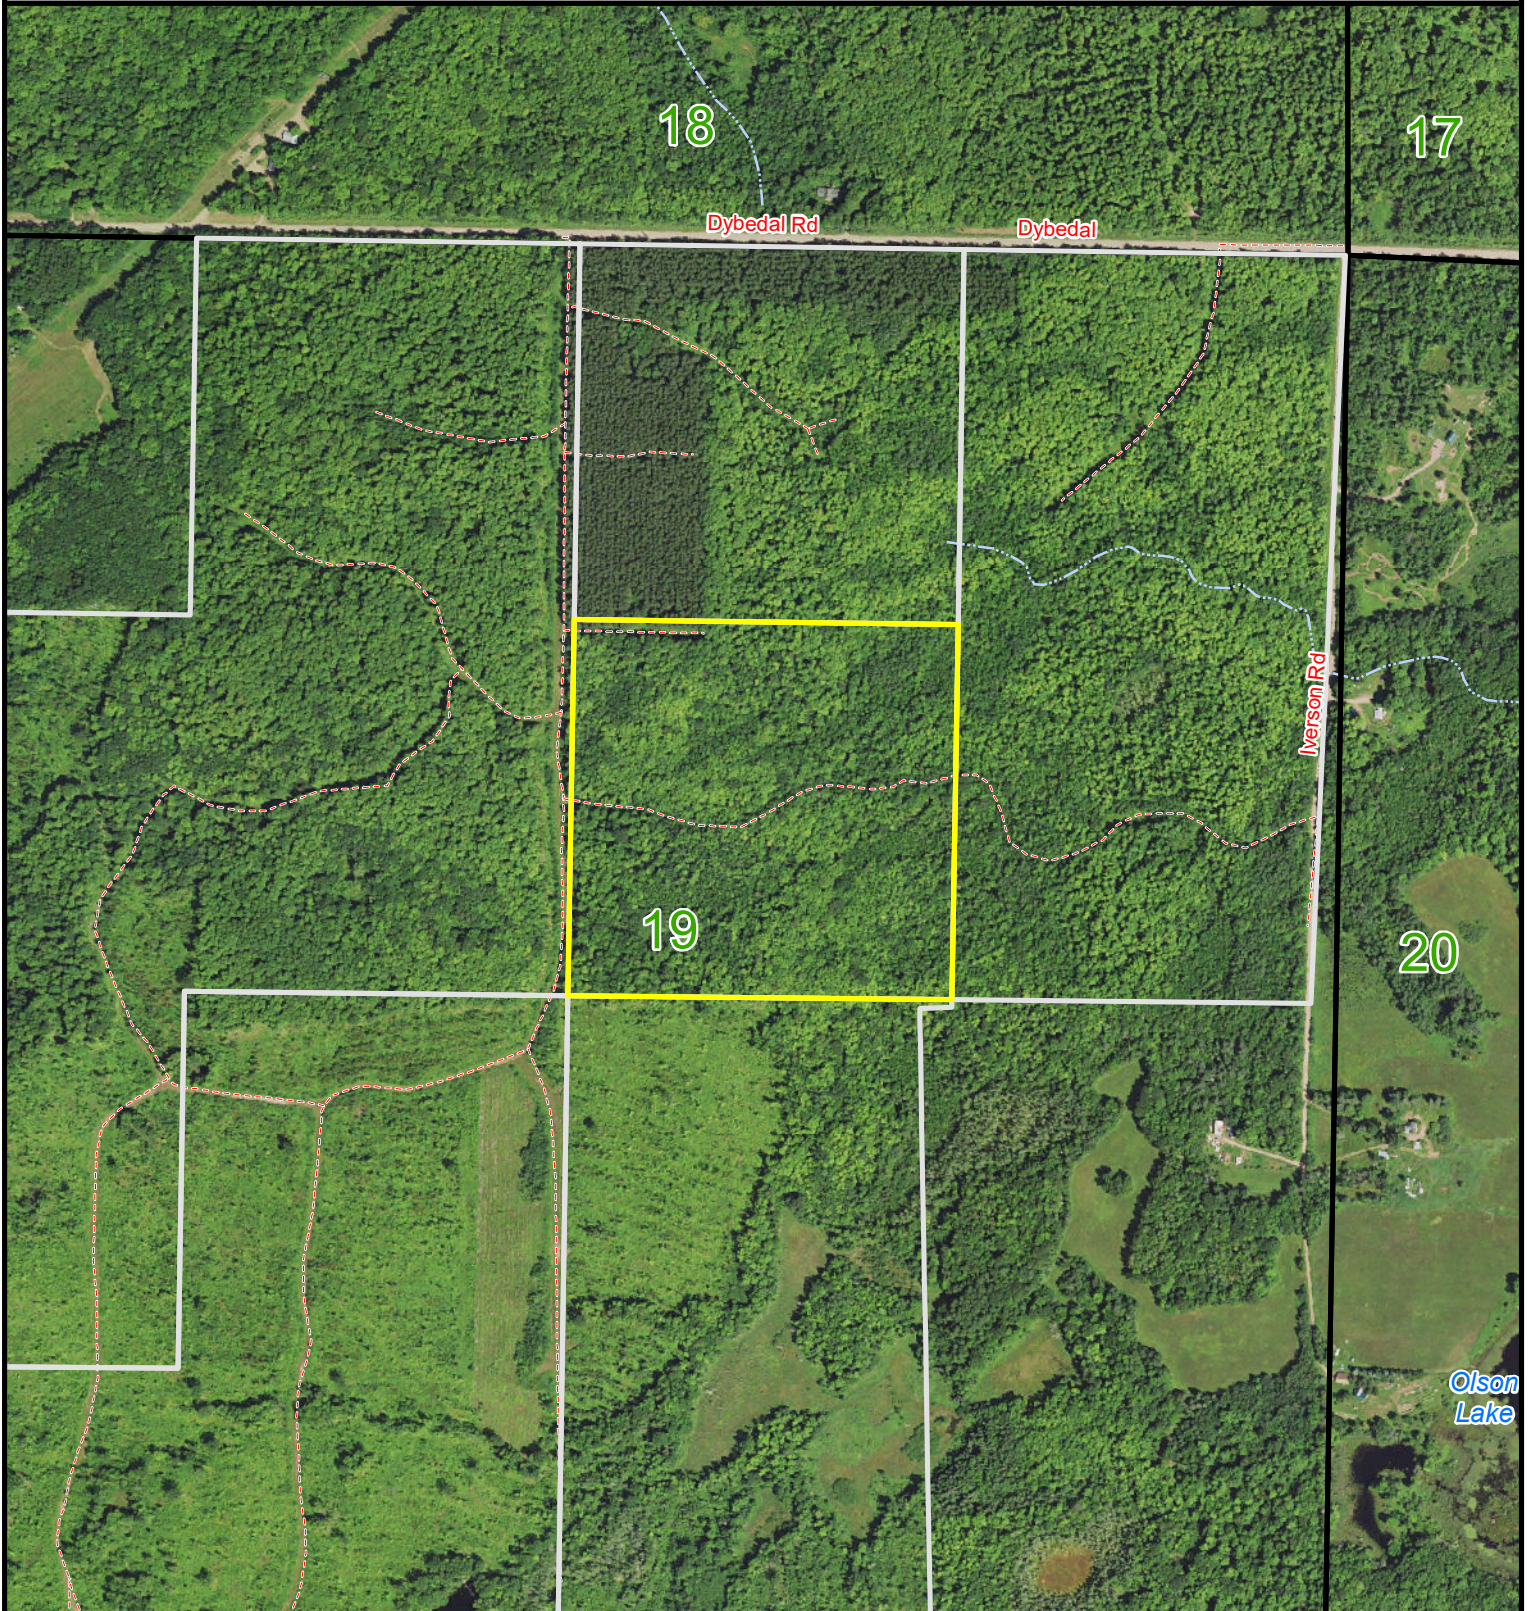

+/- 40 Acres

Sale 8211-2 - Meteor Timber

T45N-R5W-S19
Bayfield County
List Price - $68,000

Tract - 8211

Sale Parcel

Other Available Parcels

February 2018