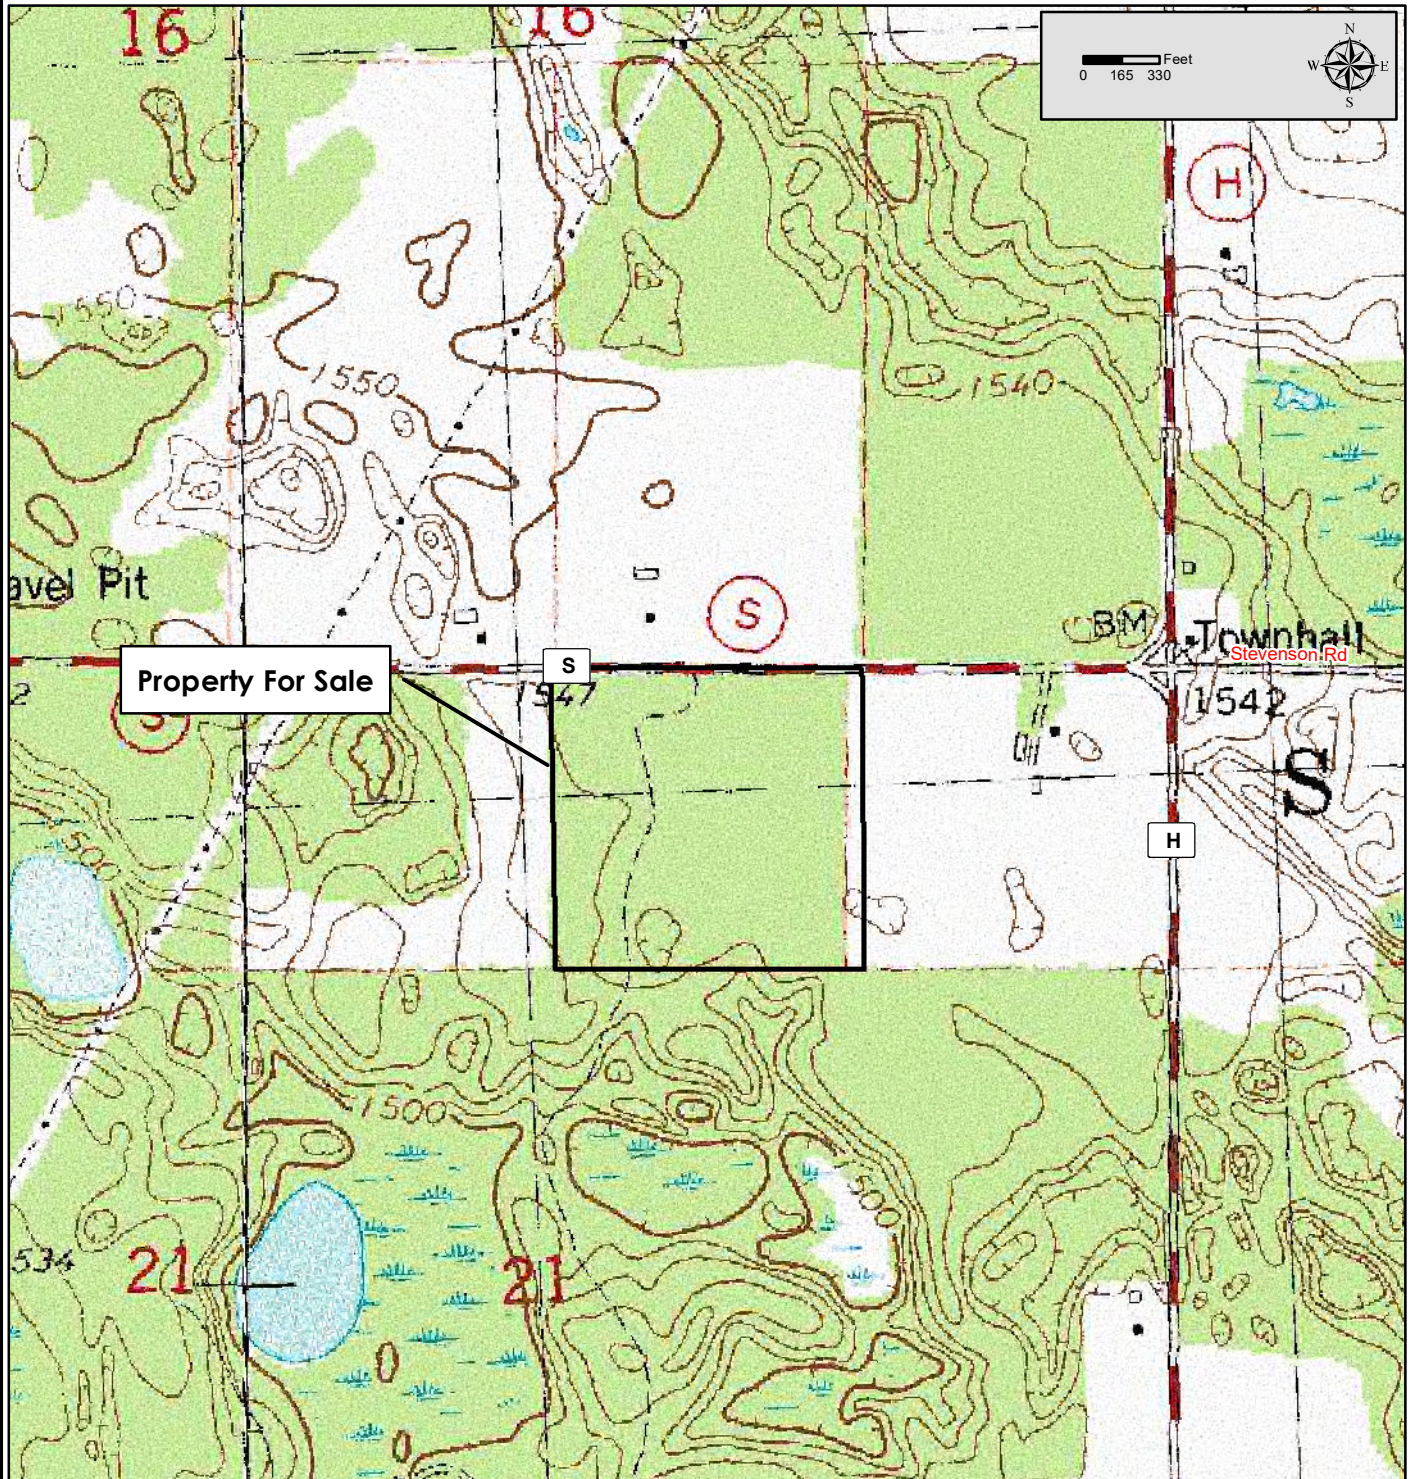

Property for Sale  
Part of Section 21, T34N-R7E  
Lincoln Co., Wisconsin

USGS Topographic Map

February 2019

Map Disclaimer:

This map is intended to provide a visual representation of property and geographic features. It is not a legal survey but a depiction of the property based on reasonably available information suitable for the intended purposes. This map shows the approximate relative location of property boundaries but was not prepared by a professional land surveyor. The use of this map is limited to applications consistent with the intent and accuracy of the map and source data. It may not be sufficient or appropriate for legal, engineering, or surveying purposes. No guarantees or warranties are expressed. This map is not a survey of the actual boundary of any property this map depicts.