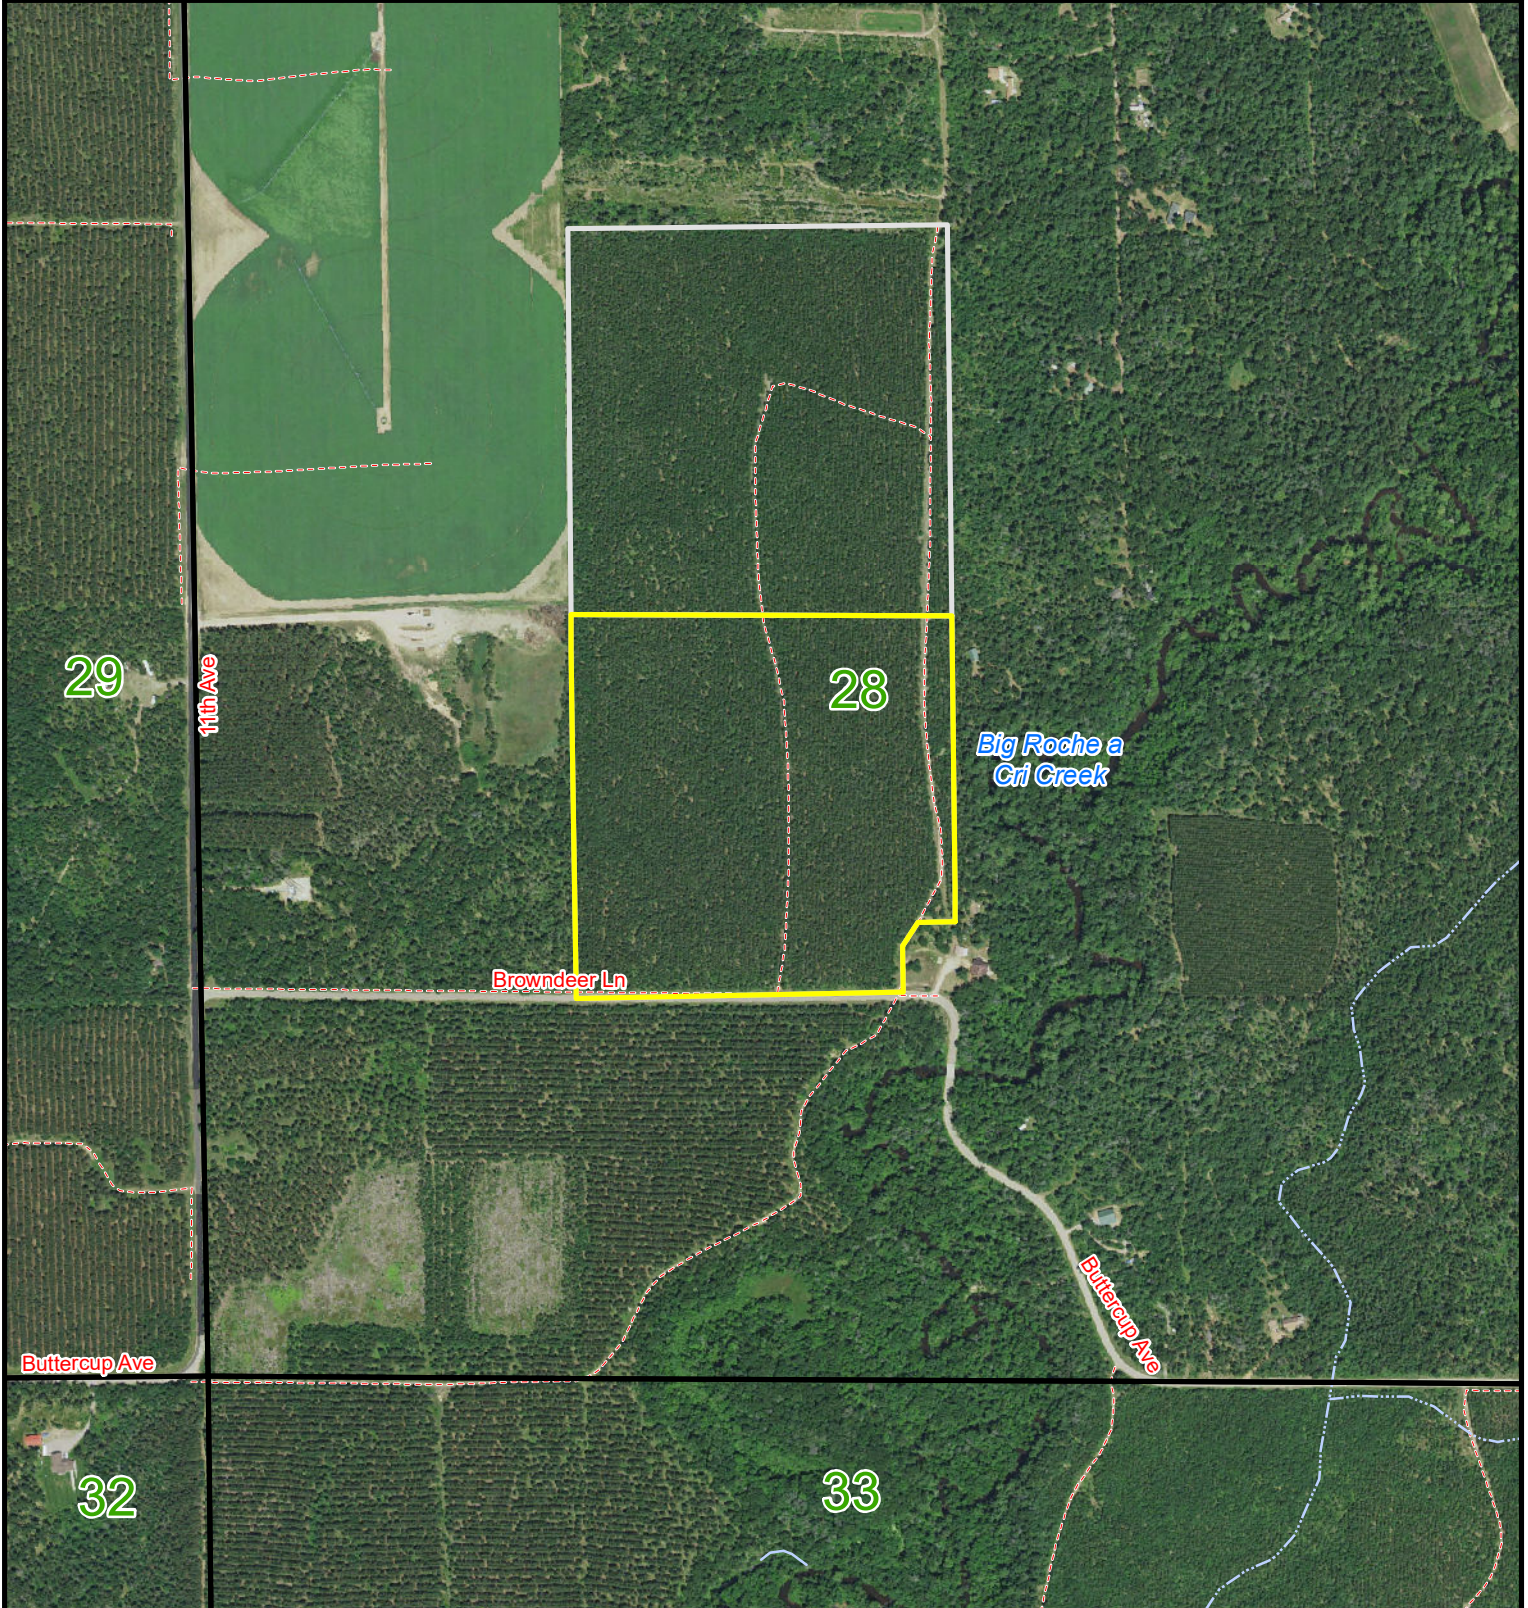

+/- 39 Acres

Sale 8307-2 - Meteor Timber

Tract - 8307

T19N-R6E-S28
Adams County
List Price - $78,000

Sale Parcel

Other Available Parcels

January 2019