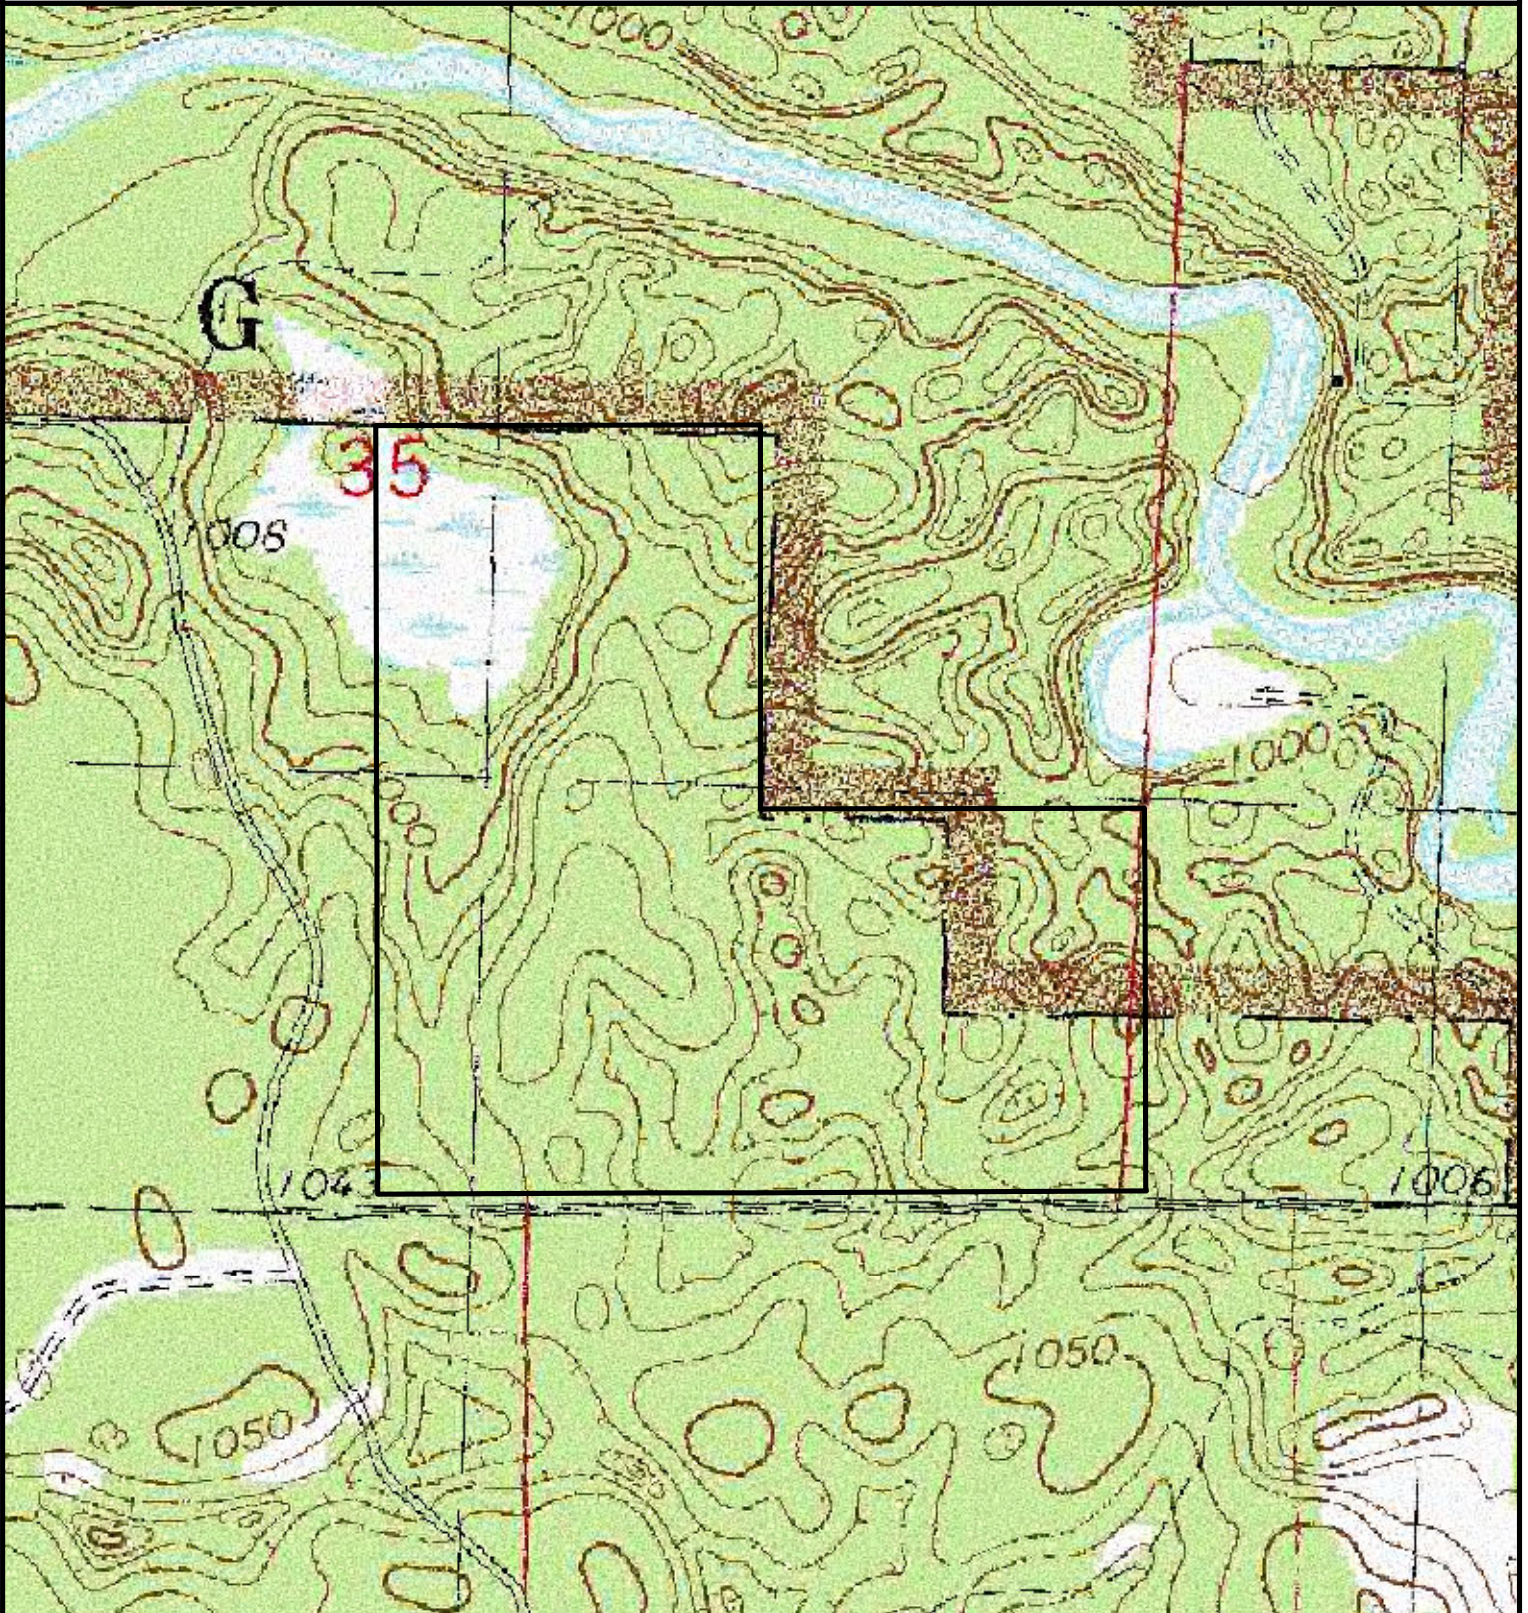

+/- 120 Acres

Tract - 2023

Sale 2023 - Whiskey River

T41N-R13W-35

Washburn County

List Price - $180,001.24

Sale Parcel

October 2017