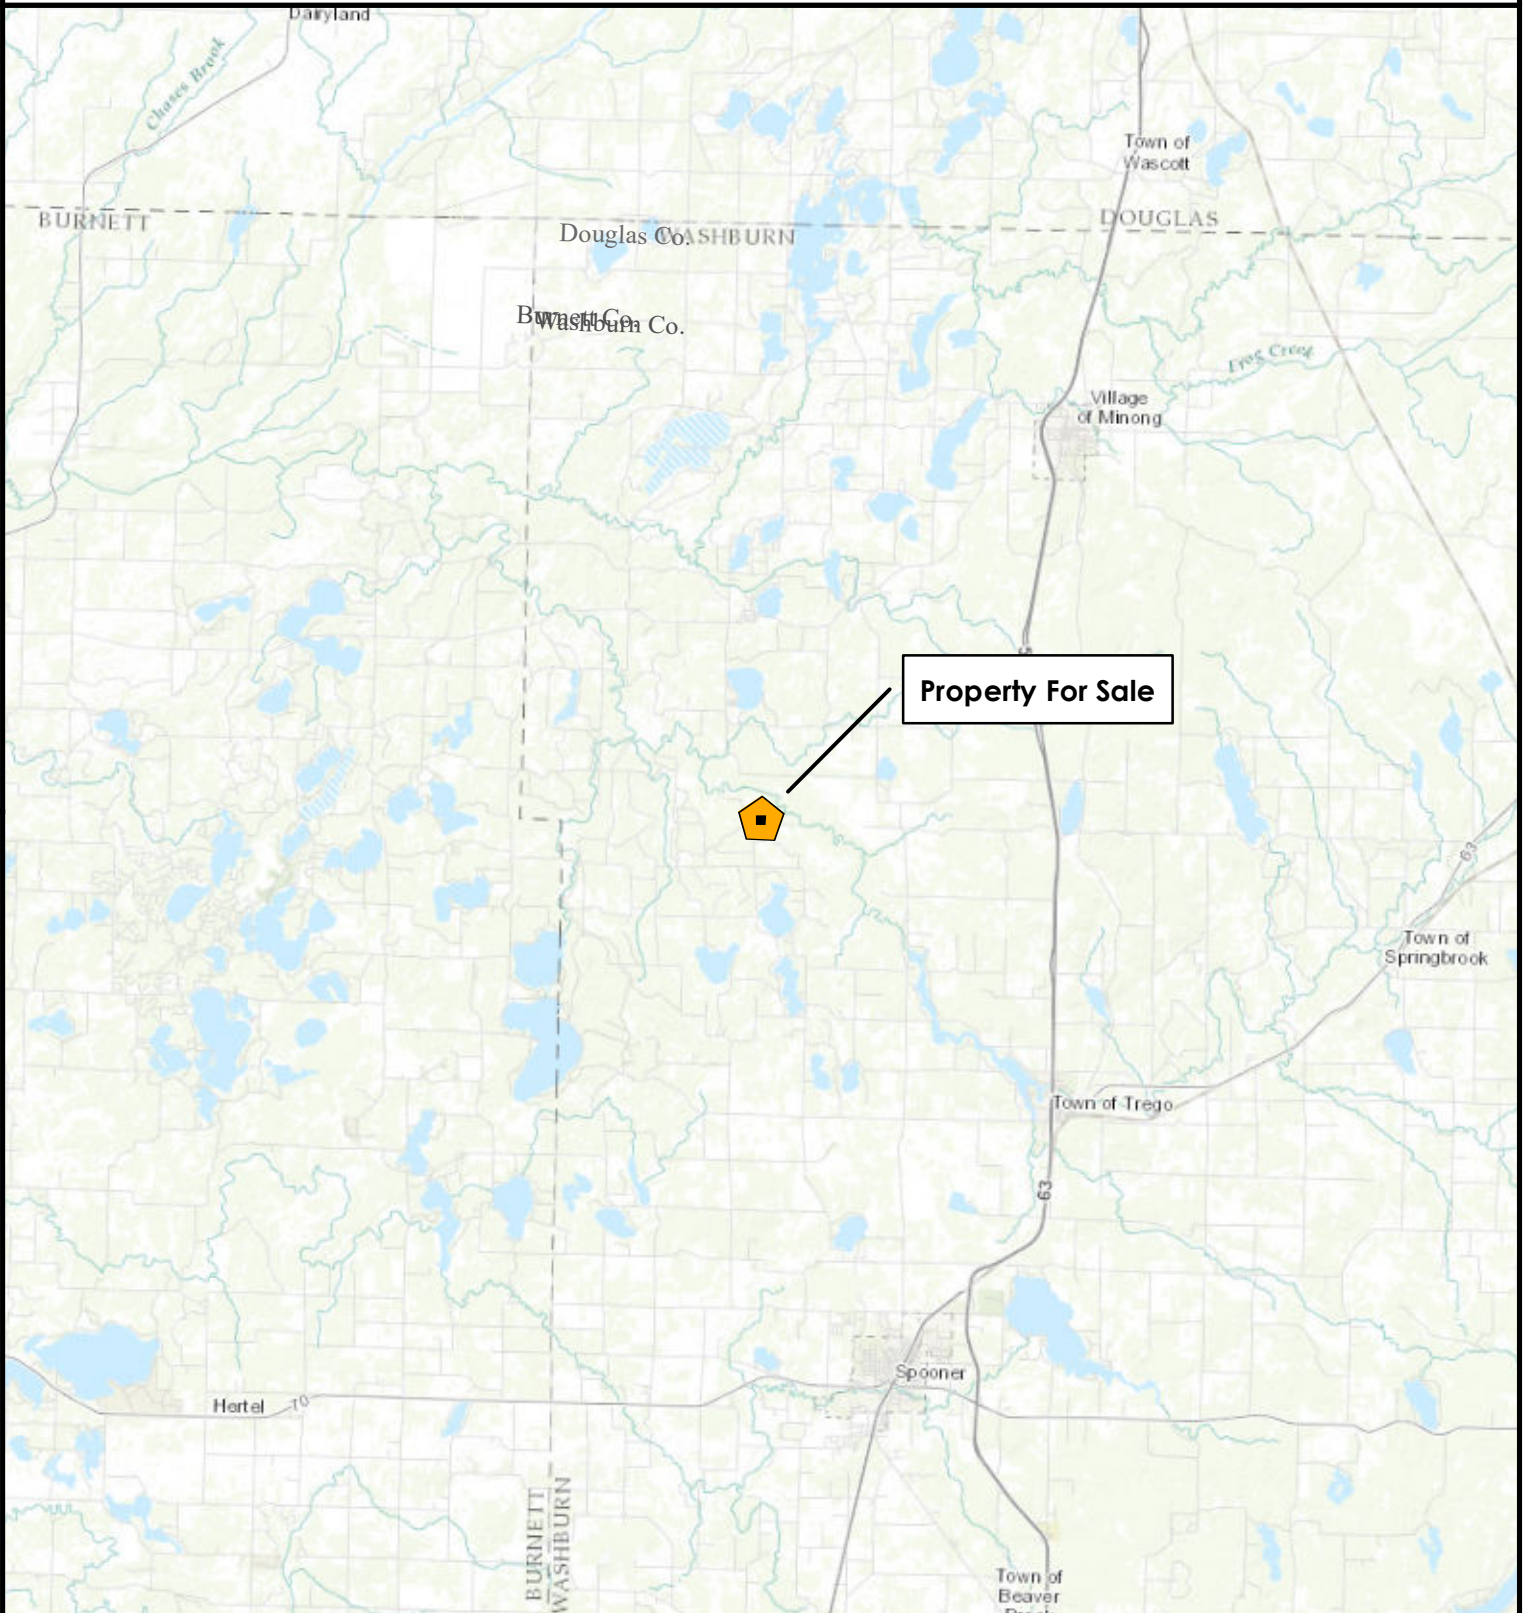

+/- 120 Acres

Tract - 2023

Sale 2023 - Whiskey River

T41N-R13W-35

Washburn County

List Price - $180,001.24

October 2017