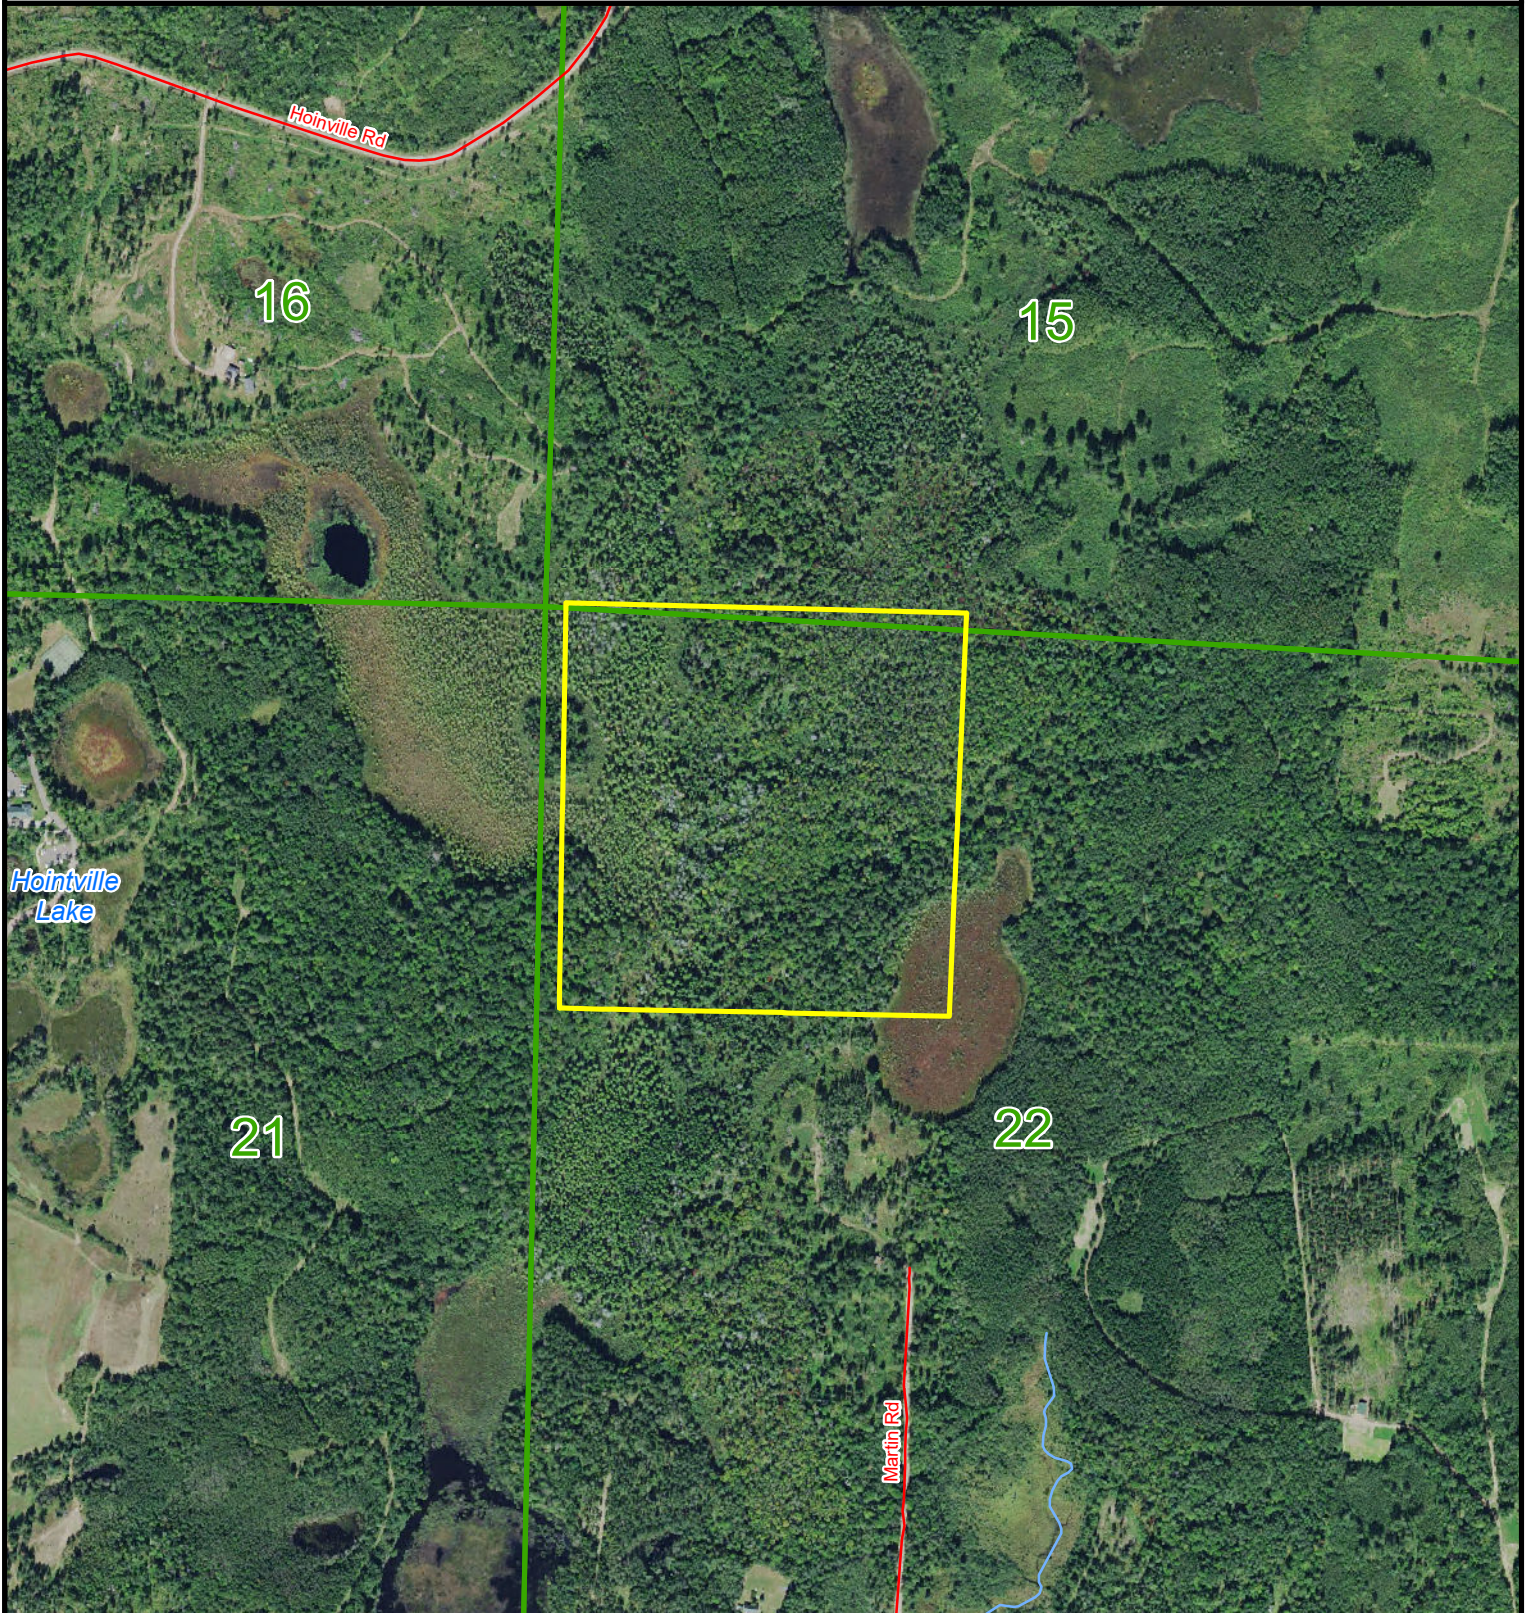

+/- 40 Acres

Tract - 2021

Sale 2021 - Whiskey River

T41N-R13W-S22
Washburn County
List Price - $51,600.00

Sale Parcel

March 2018